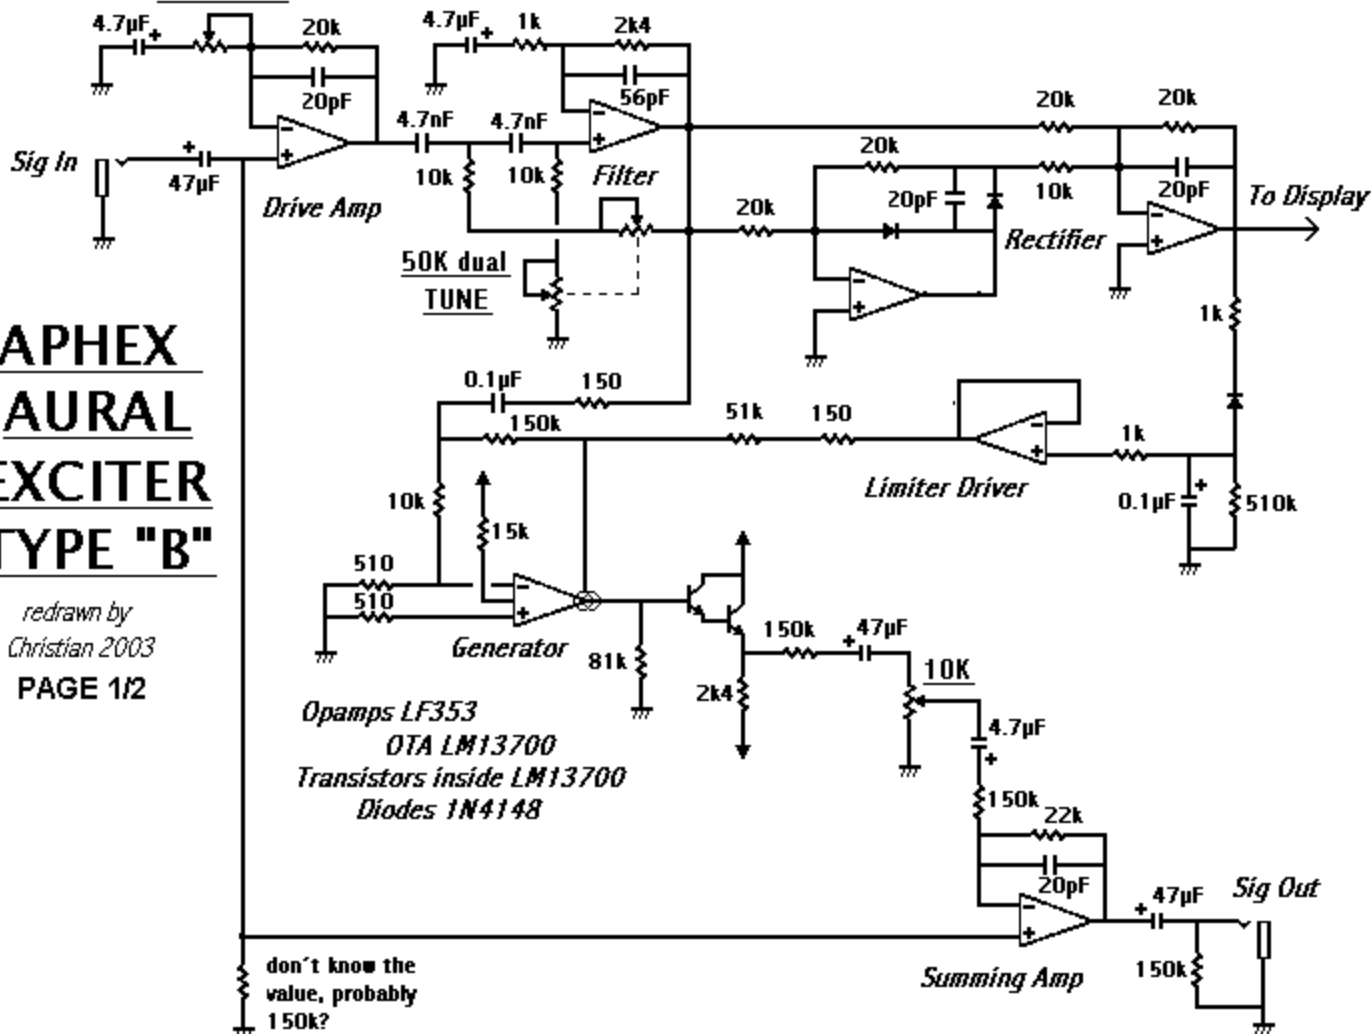

50K DRIVE

APHEX AURAL EXCITER TYPE "B"

redrawn by
Christian 2003
PAGE 1/2

Opamps LF353
OTA LM13700
Transistors inside LM13700
Diodes 1N4148

don't know the
value, probably
150k?