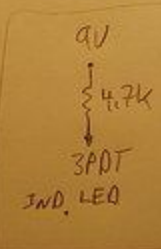

Flasher

Depth

3PDT

Magnavibe

Board

speed (1)(2)

IN

9V

Depth (3)

3POT