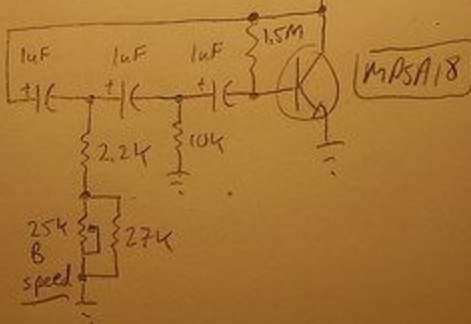

Flasher

Depth

3PDT

Magnavibe

Board

speed (1)(2)

IN

9V

Depth (3)

3POT