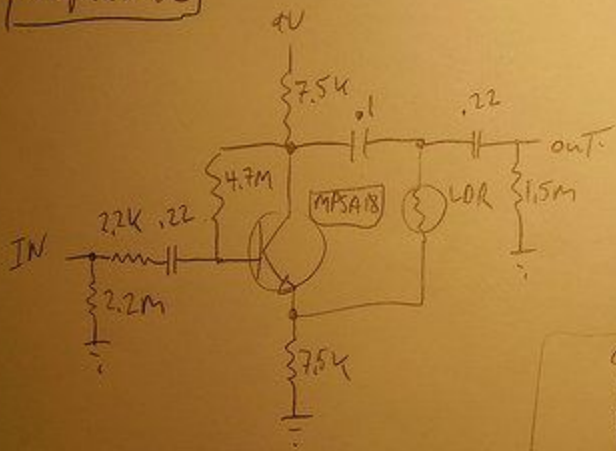

Flasher

Depth

3PDT

Magnavibe

Board

speed (1)(2)

IN

9V

Depth (3)

3POT