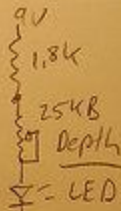

Flasher

Depth

3PDT

Magnavibe

Board

speed (1)(2)

IN

9V

Depth (3)

3POT