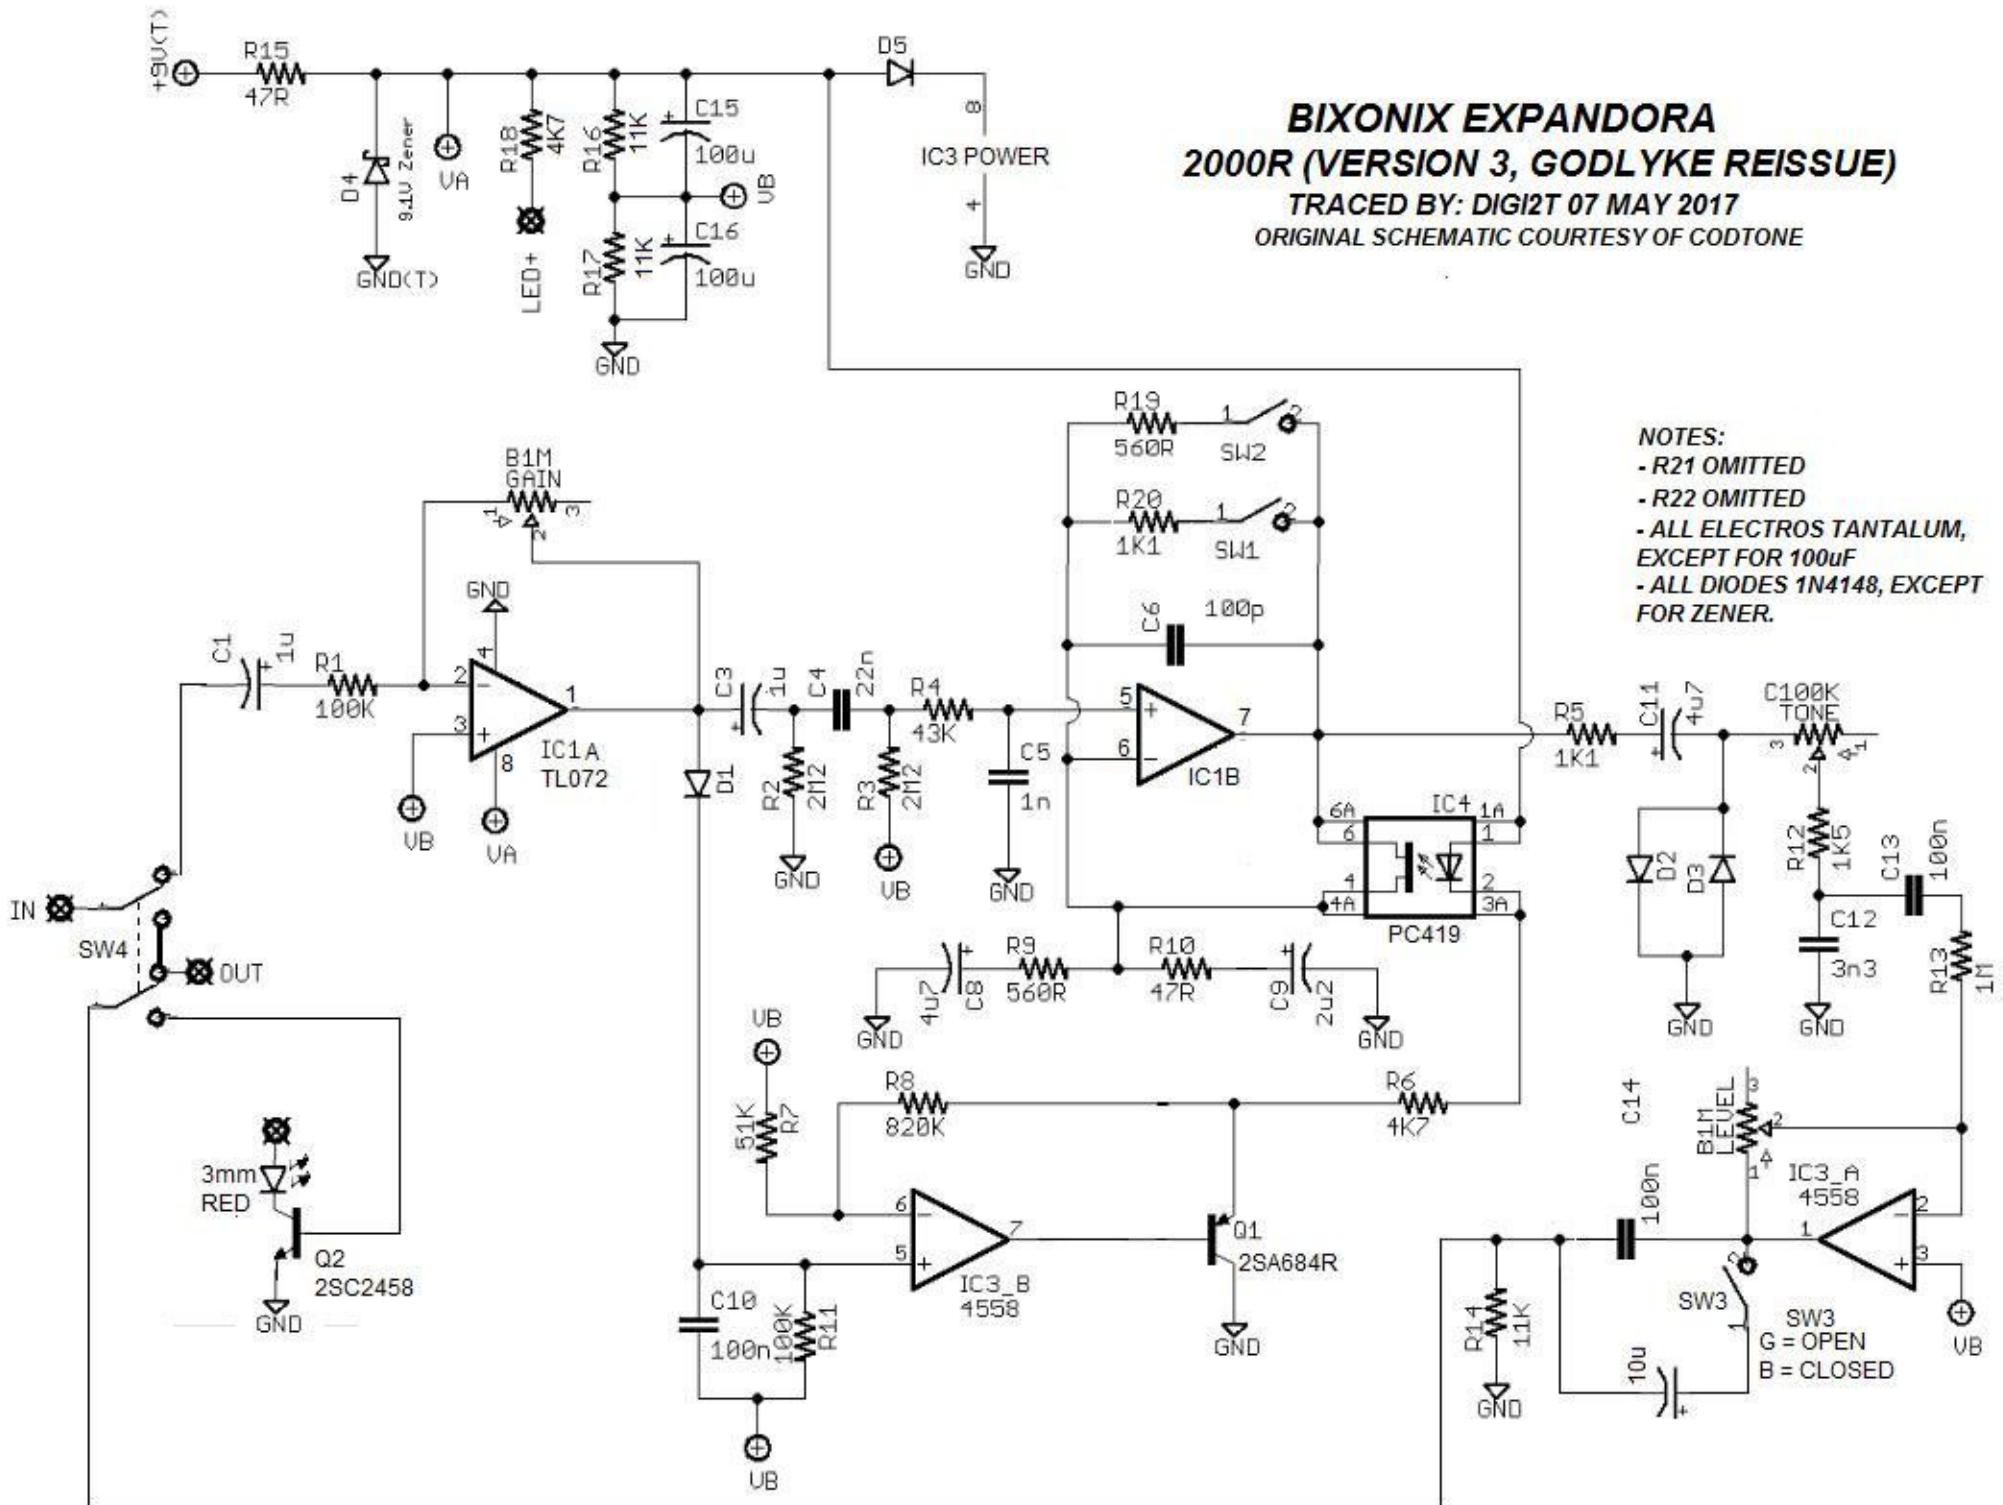

# BIXONIX EXPANDORA 2000R (VERSION 3, GODLYKE REISSUE)

TRACED BY: DIGI2T 07 MAY 2017  
ORIGINAL SCHEMATIC COURTESY OF CODTONE

- NOTES:
- R21 OMITTED
  - R22 OMITTED
  - ALL ELECTROS TANTALUM, EXCEPT FOR 100uF
  - ALL DIODES 1N4148, EXCEPT FOR ZENER.