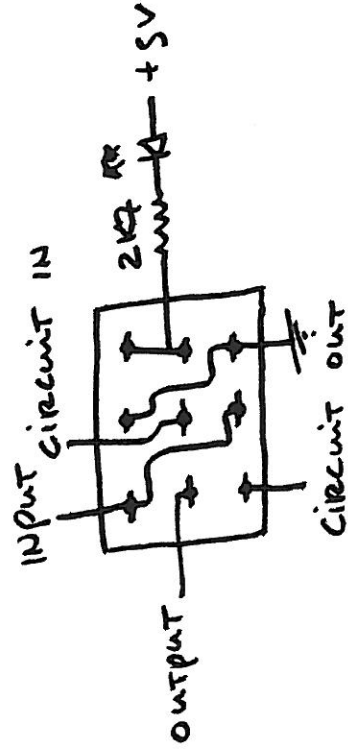

CATALIN BREAD

SAGRADO ROSANO PICOSSO

1N4733
(Si-Zener 9.1V)

FOOTSWITCH WIRING

47P CAP IS CERAMIC DISC

ALL FILM CAPS ARE XICON GREENIES

ALL ELECTROLYTIC CAPS ARE XICON

ALL RESISTORS ARE METAL FILM

EXCEPT 10M RESISTOR (CARBON FILM)

INPUT WIRE FROM JACK CHASSIS IS SHIELDED.

22-12-'08 *[Signature]*

WWW.EDSCUSTOMSHOP.COM