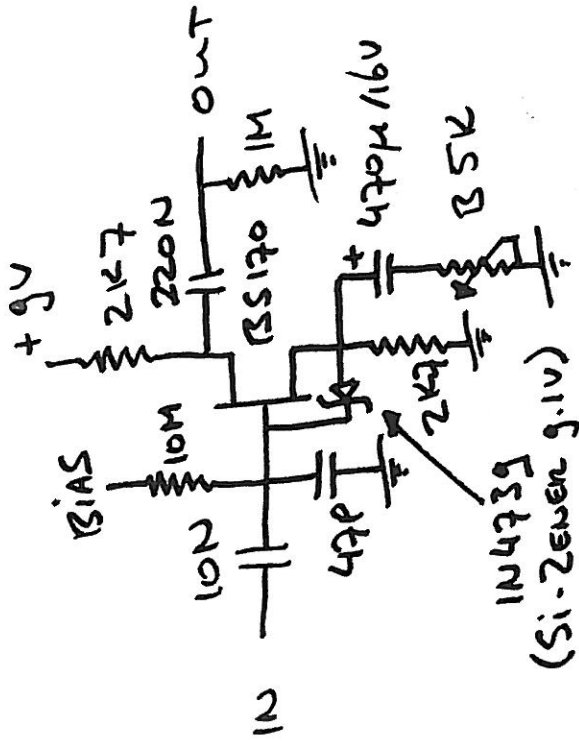

CATALIN BREAD

SAGRADO ROSANO PICOSSO

1N4733
(Si-Zener 9.1V)

FOOTSWITCH WIRING

47P CAP IS CERAMIC DISC

ALL FILM CAPS ARE XICON GREENIES

ALL ELECTROLYTIC CAPS ARE XICON

ALL RESISTORS ARE METAL FILM

EXCEPT 10M RESISTOR (CARBON FILM)

INPUT WIRE FROM JACK CHASSIS IS SHIELDED.

22-12-'08 *[Signature]*

WWW.EDSCUSTOMSHOP.COM