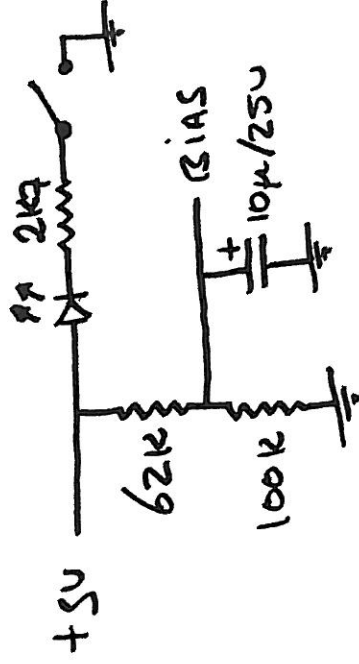

CATALIN BREAD

SAGRADO ROSANO PICOSSO

1N4733
(Si-Zener 9.1V)

FOOTSWITCH WIRING

47P CAP IS CERAMIC DISC

ALL FILM CAPS ARE XICON GREENIES

ALL ELECTROLYTIC CAPS ARE XICON

ALL RESISTORS ARE METAL FILM

EXCEPT 10M RESISTOR (CARBON FILM)

INPUT WIRE FROM JACK CHASSIS IS SHIELDED.

22-12-'08 *[Signature]*

WWW.EDSCUSTOMSHOP.COM