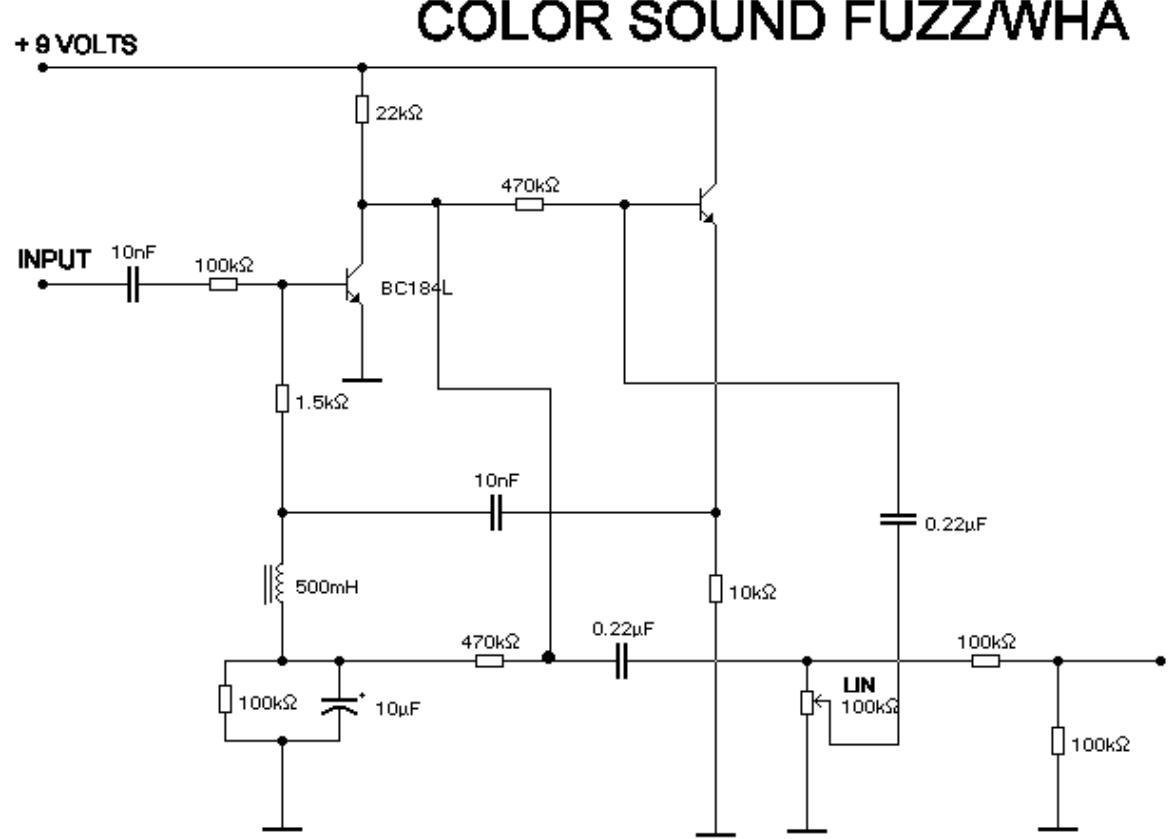

COLOR SOUND FUZZ/WHA

DRAWN BY STELLAN LEHRBERG MARS-98