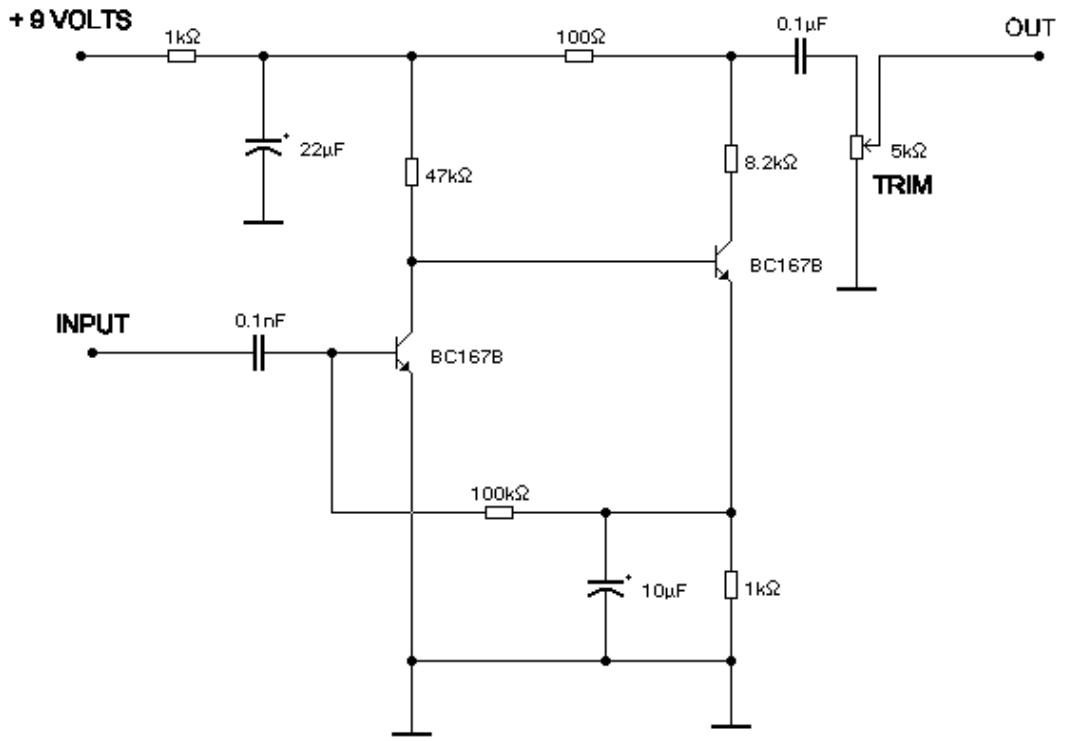

COLOR SOUND FUZZ/WHA

DRAWN BY STELLAN LEHRBERG MARS-98