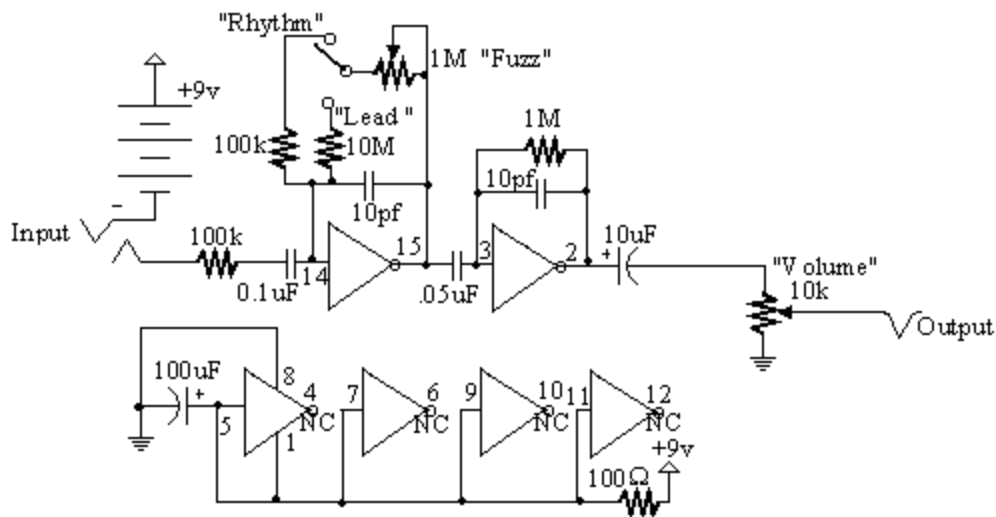

## Craig Anderton's Tube Sound Fuzz

IC = CD4049

Drawn by Justin Philpott 2-98