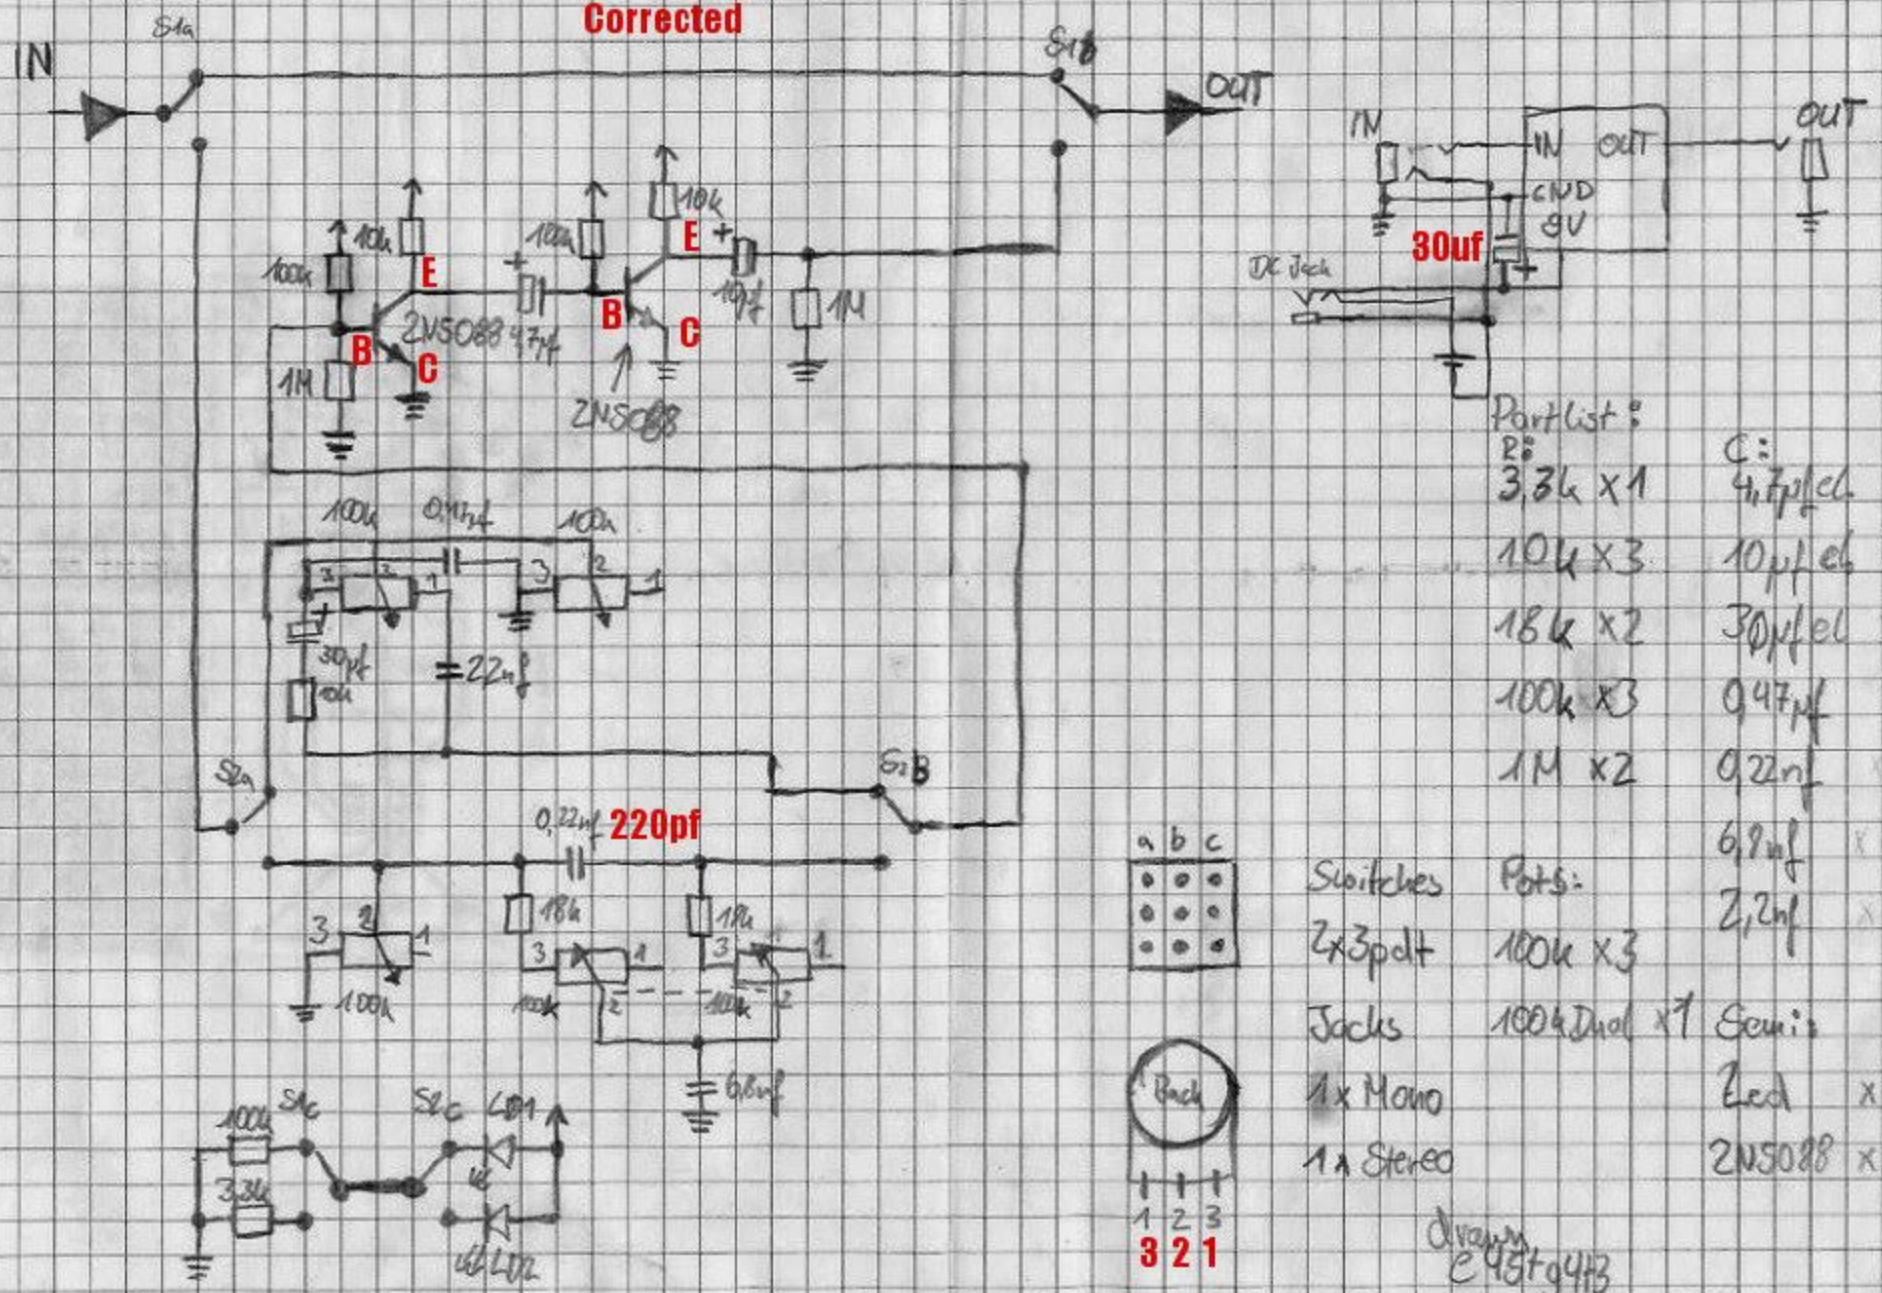

# Death by Audio - Sound Saw

Corrected

- Partlist:
- |         |           |
|---------|-----------|
| R:      | C:        |
| 33k x1  | 4.7pF x1  |
| 10k x3  | 10pF x1   |
| 18k x2  | 30pF x2   |
| 100k x3 | 0.47uF x1 |
| 1M x2   | 0.22uF x1 |
|         | 6.8nF x1  |
|         | 2.2nF x1  |
- Switches: 2x 3pdt
- Pots: 100k x3
- Jacks: 100k Dual x1
- 1x Mono
- 1x Stereo
- Semis: 2 Led x2
- 2N5088 x2

Drawn by  
E487g443