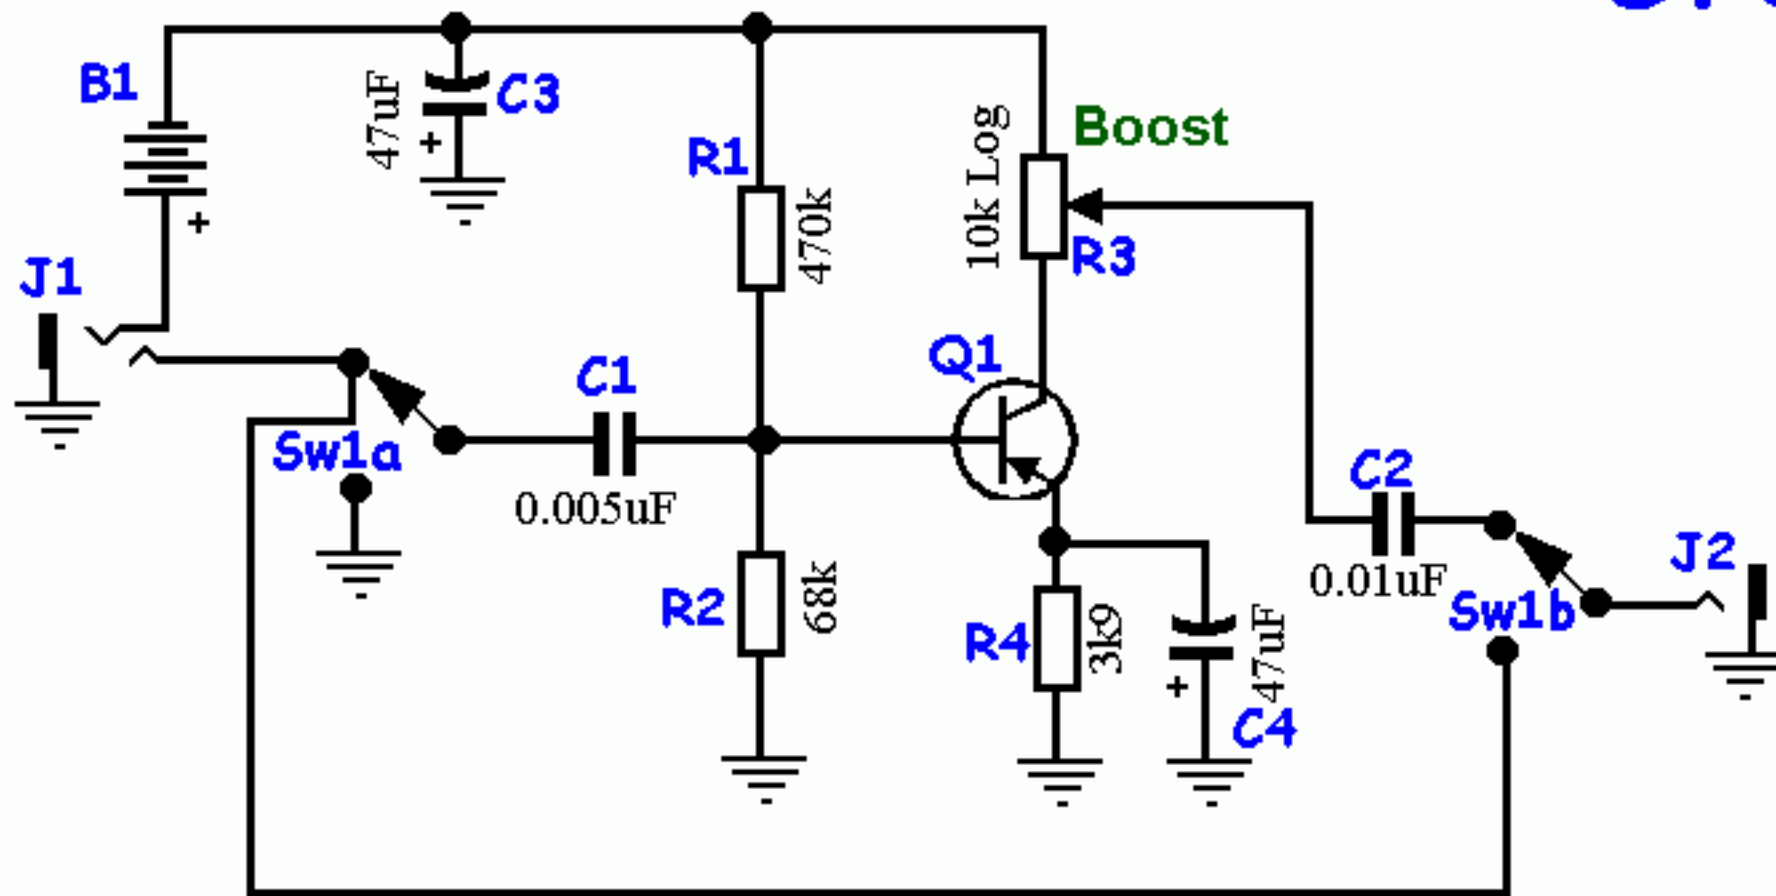

Rangemaster (PNP, Positive Ground)

Drawn by: JD Sleep

Revision: 2003-04-19

Copyright 2003 JD Sleep

Guitar Effects Projects @ www.generalguitargadgets.com

Permission refused for posting/serving this diagram from any site other than *General Guitar Gadgets*