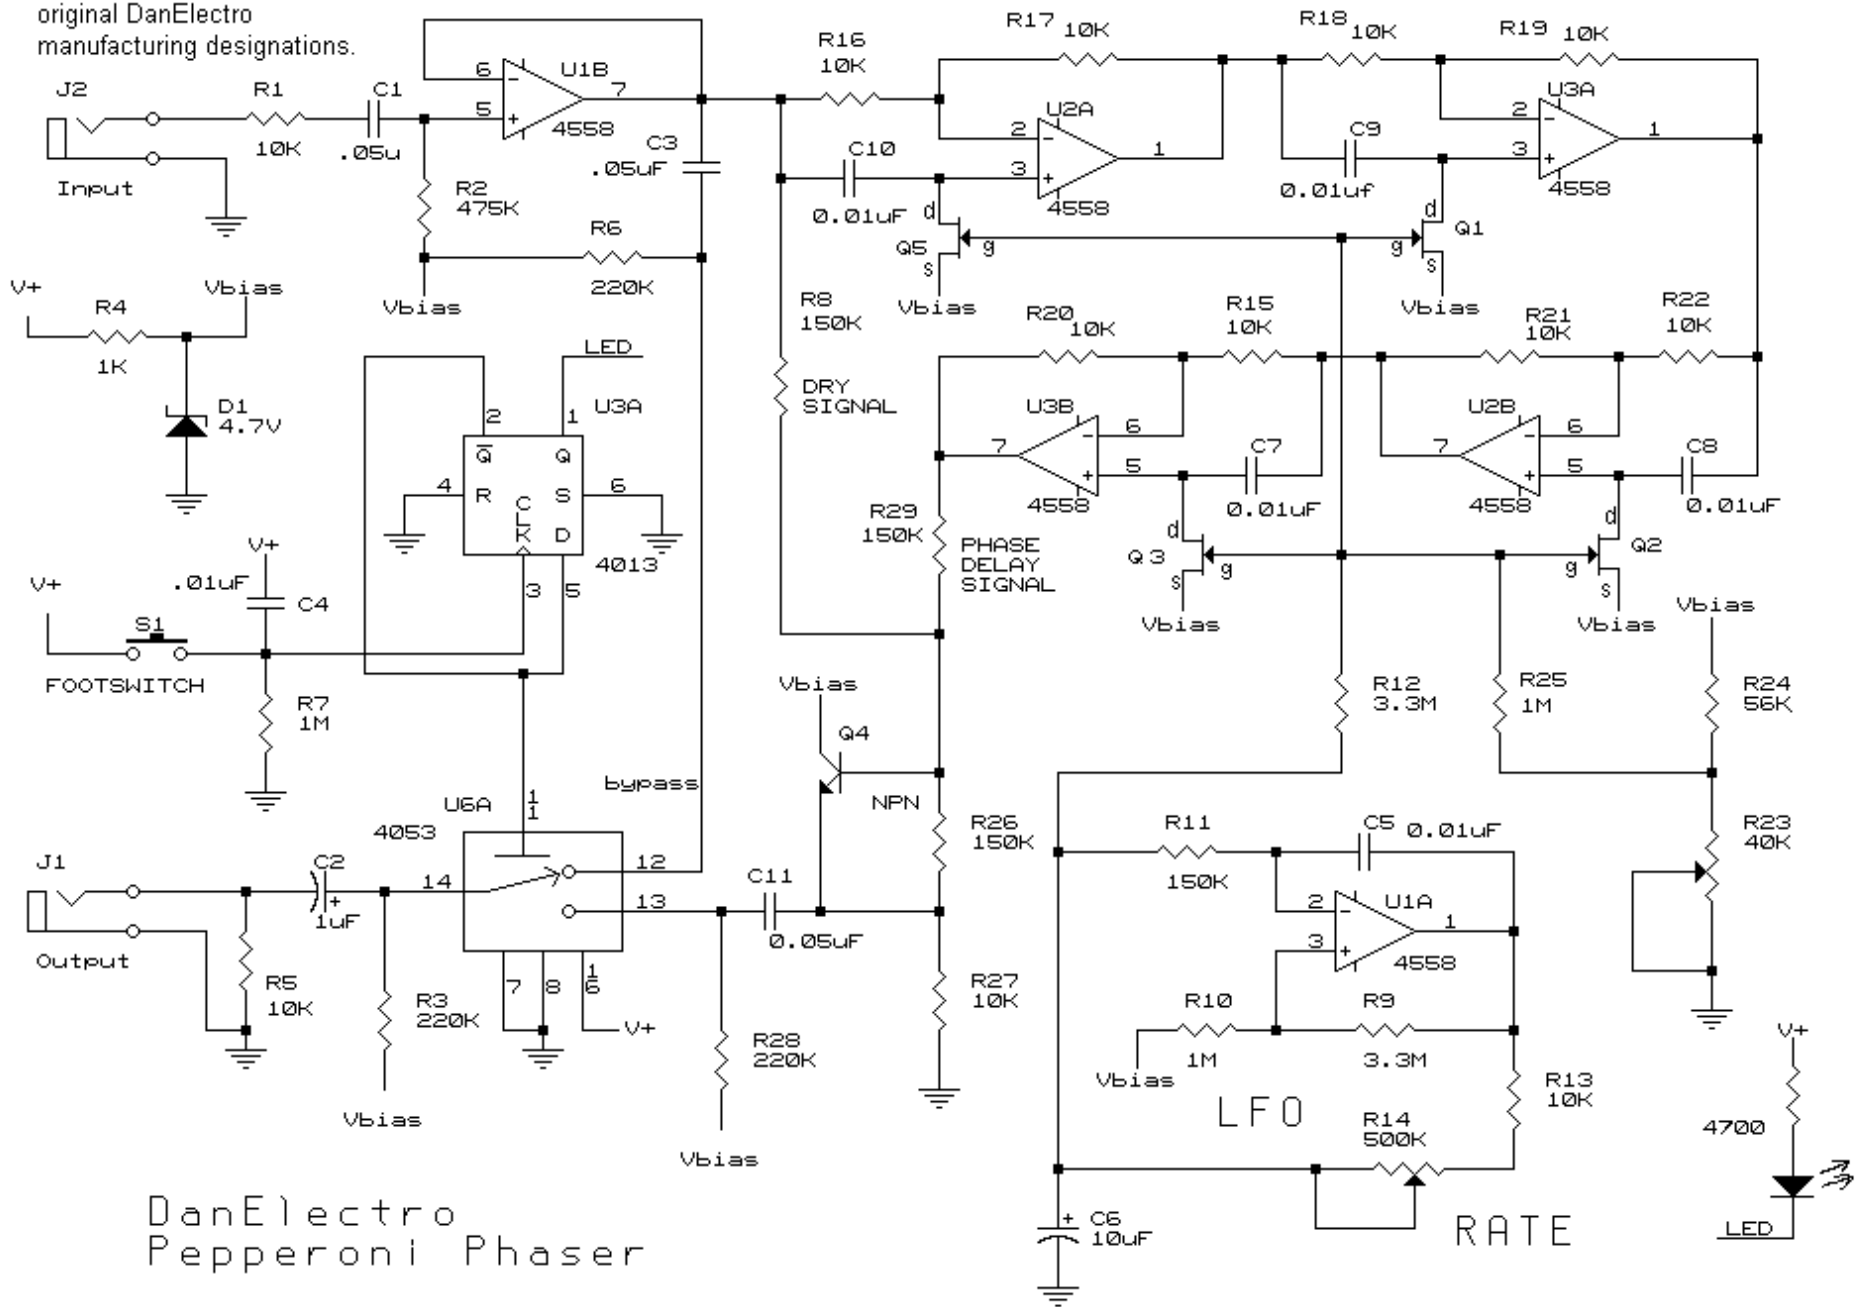

Part Numbers
are NOT
original DanElectro
manufacturing designations.

All parts (except for U3 and U6) are surface-mount.

DanElectro
Pepperoni Phaser