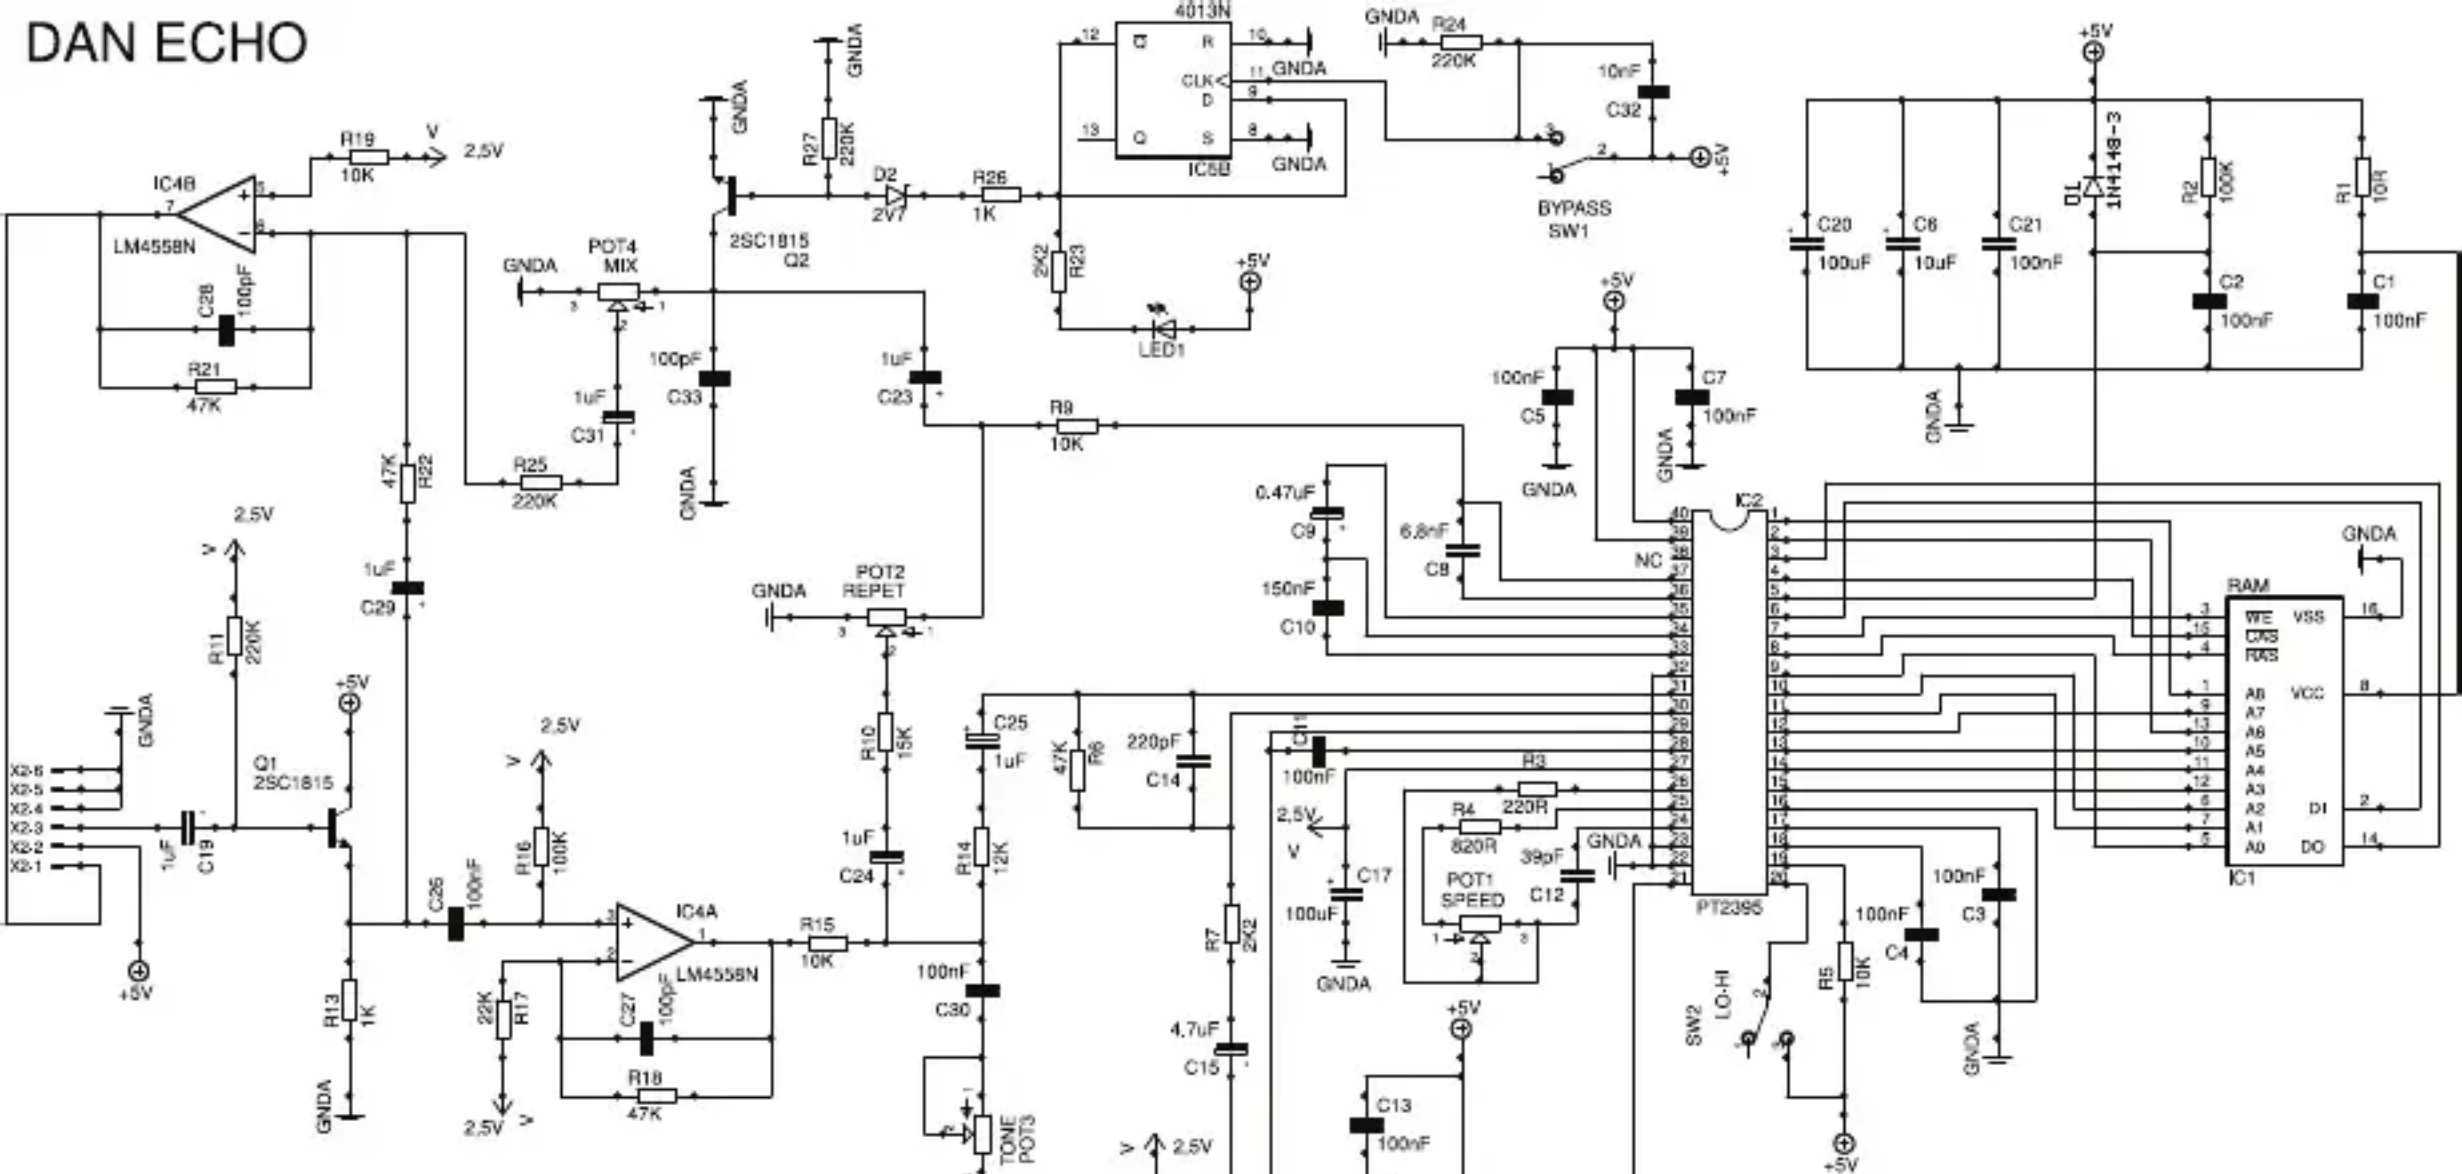

DAN ECHO

TRACED BY BASONI
28/03/2013