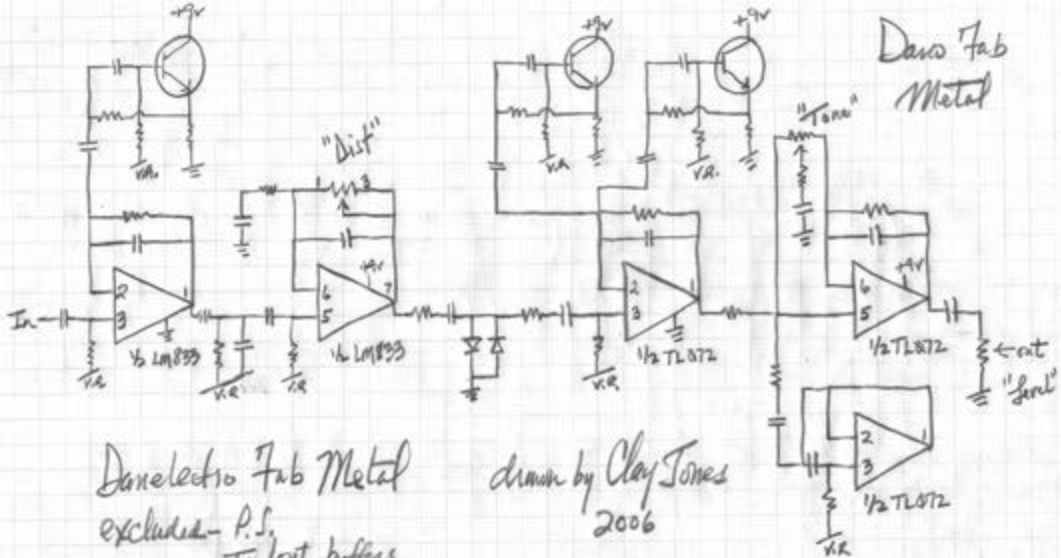

Dave's Fab Metal

Davelectro Fab Metal

drawn by Clay Jones
2006

excludes - P.S.
In/out buffers
Bypass/Effect Switching

$1/2$ of TL072 unused