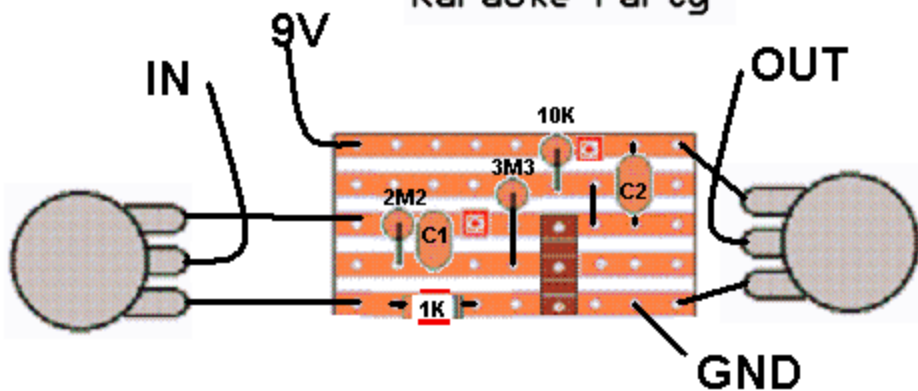

Karaoke Party

C1, C2 0,1uF
Q1 MPSA18

Pots 100K

Vero 9 Holes x 5
Stripes

3 Cuts notice cut under 1K