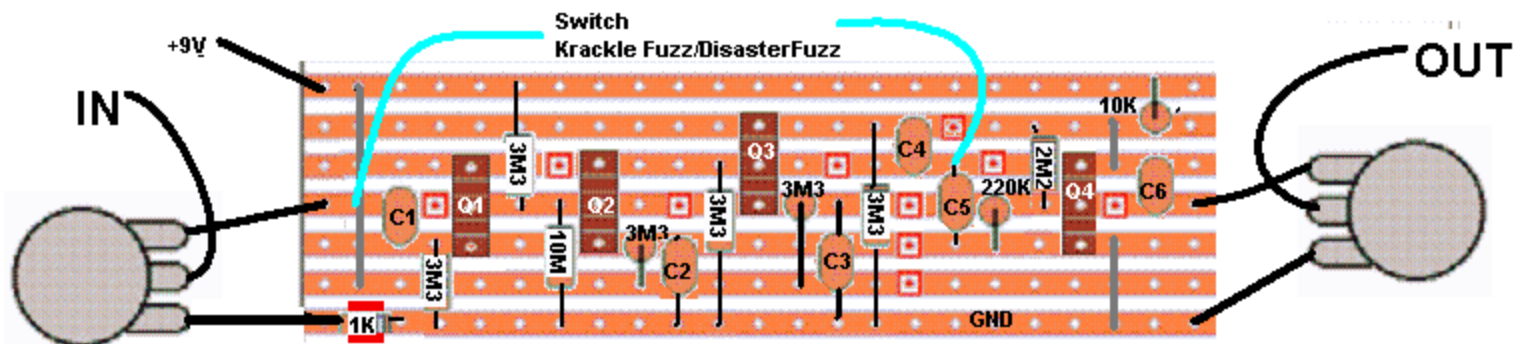

# DEVI EVER Krackle/Disaster Fuzz

unverified Schematic by Devi herself  
1st time Vero by Dork

7 Stripes  
23 Holes

C1, C4-C6 0,01uF (103)  
C2, C3 0,02uF (203)

Q1 2N2222A  
Q2, Q3 PN2907A  
Q4 MPSA18

Pots are 100K