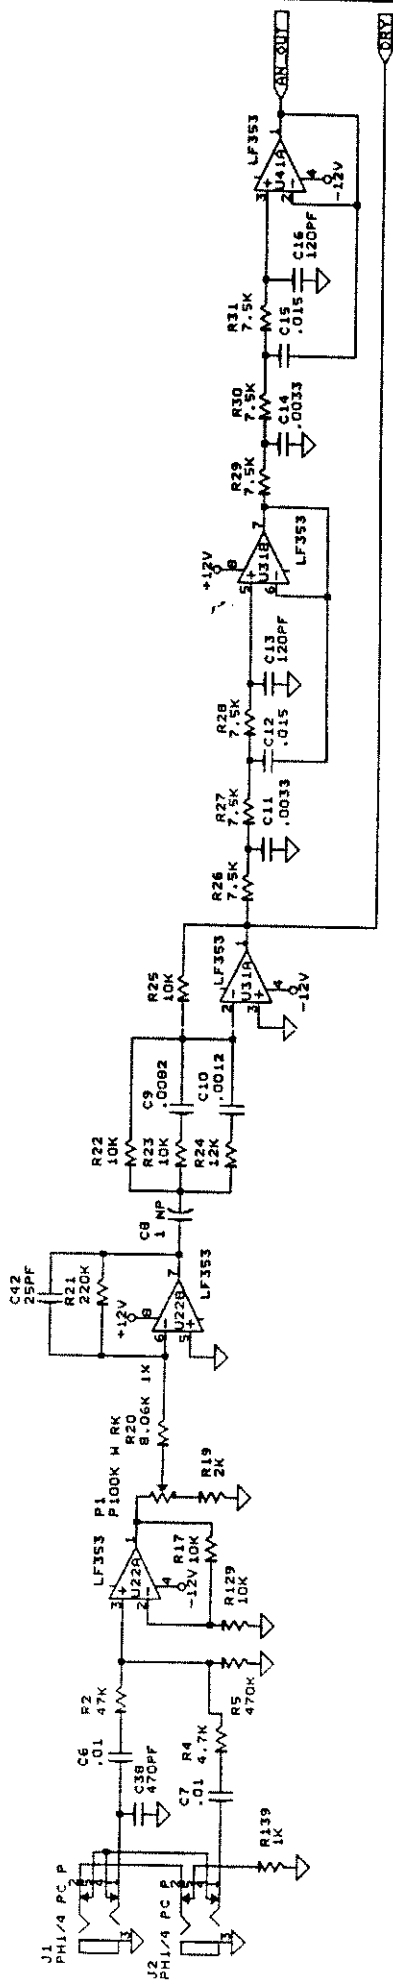

DOD Electronics Inc.
 5639 So. Riley Lane
 Salt Lake City, Utah 84107

Title
 GUITAR SIGNAL PROCESSOR 5

Size Document Number
 B GSP5AB01.SCH

Date: October 4, 1989 Sheet 1 of 7

REV
 R11

DOD Electronics Inc.
 5639 So. Riley Lane
 Salt Lake City, Utah 84107

Title GUITAR SIGNAL PROCESSOR 5
 Size Document Number CSP5ABD2.5CH
 B
 Date October 4, 1989 Sheet 2 of 2

DOD Electronics Inc.	
5639 So. Riley Lane	
Salt Lake City, Utah 84107	
Title	GUITAR SIGNAL PROCESSOR 5
Size	Document Number
REV	B
DATE	October 4, 1988 Sheet 3 of 7