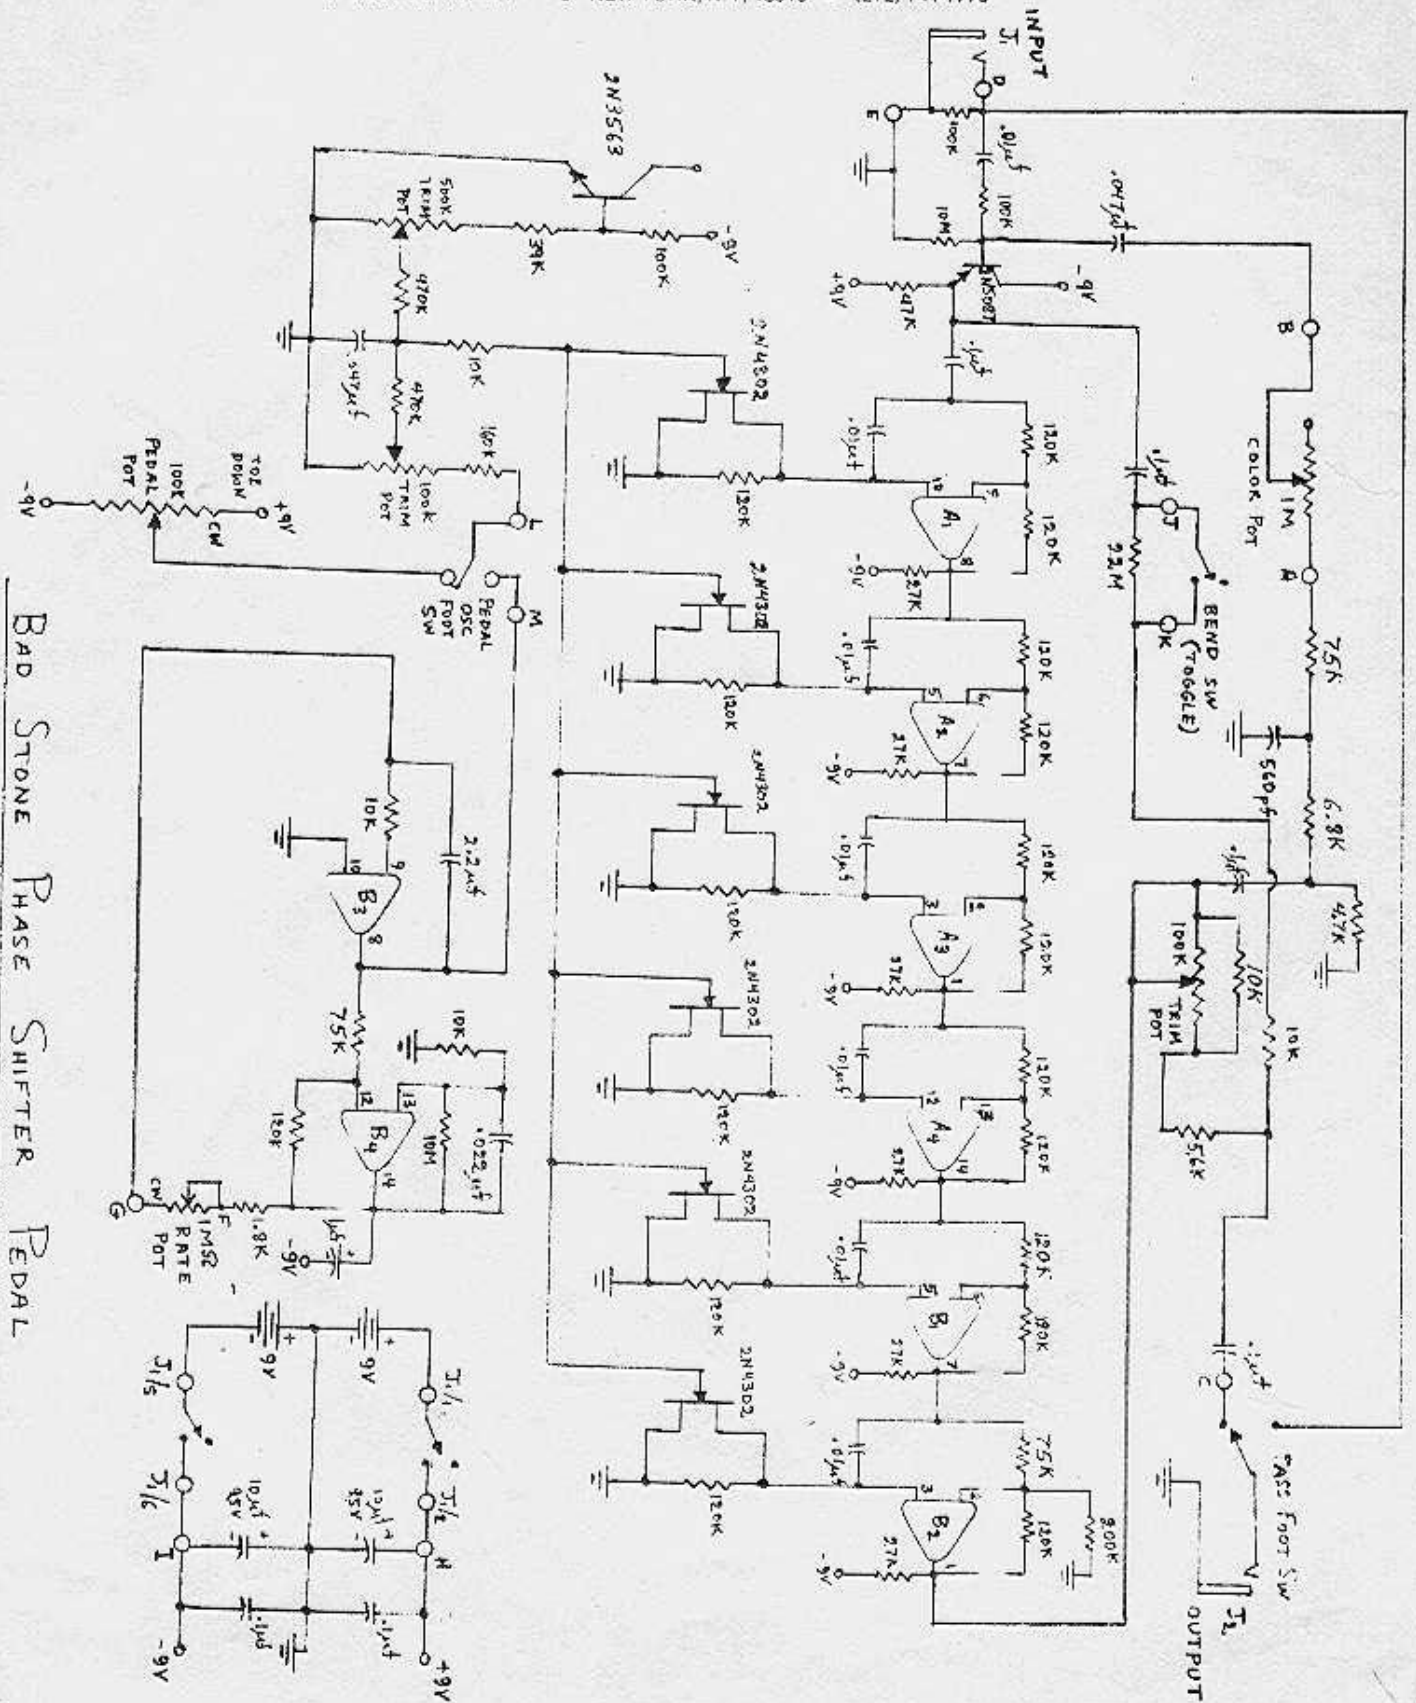

# electro-harmonix

27 WEST 23RD STREET • NEW YORK, N.Y. 10010 • (212) 741-1770

BAD STONE PHASE SHIFTER PEDAL