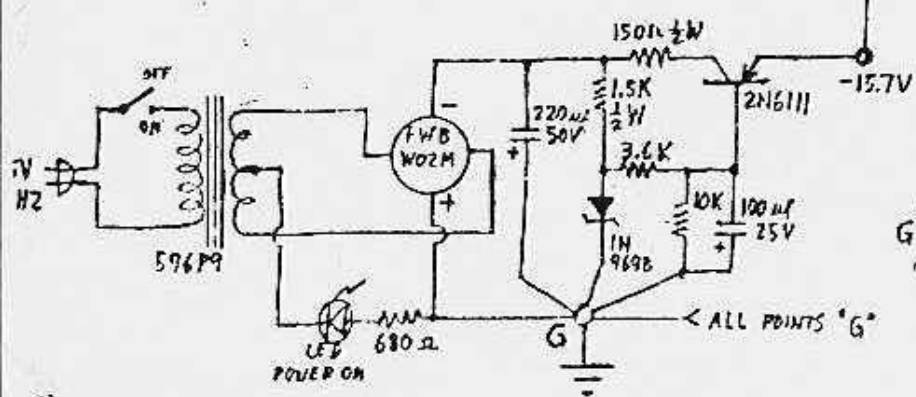

DELUXE MEMORY MAN W/CHORUS/VIBRATO - EH-7850

ALL R's 5%, NON-ELECTROLYTIC C's 10%
UNLESS NOTED OTHERWISE

OMITTED
after
12/15/78

* BACK TO BACK 1µF
10% TANT. USED FOR .47µF