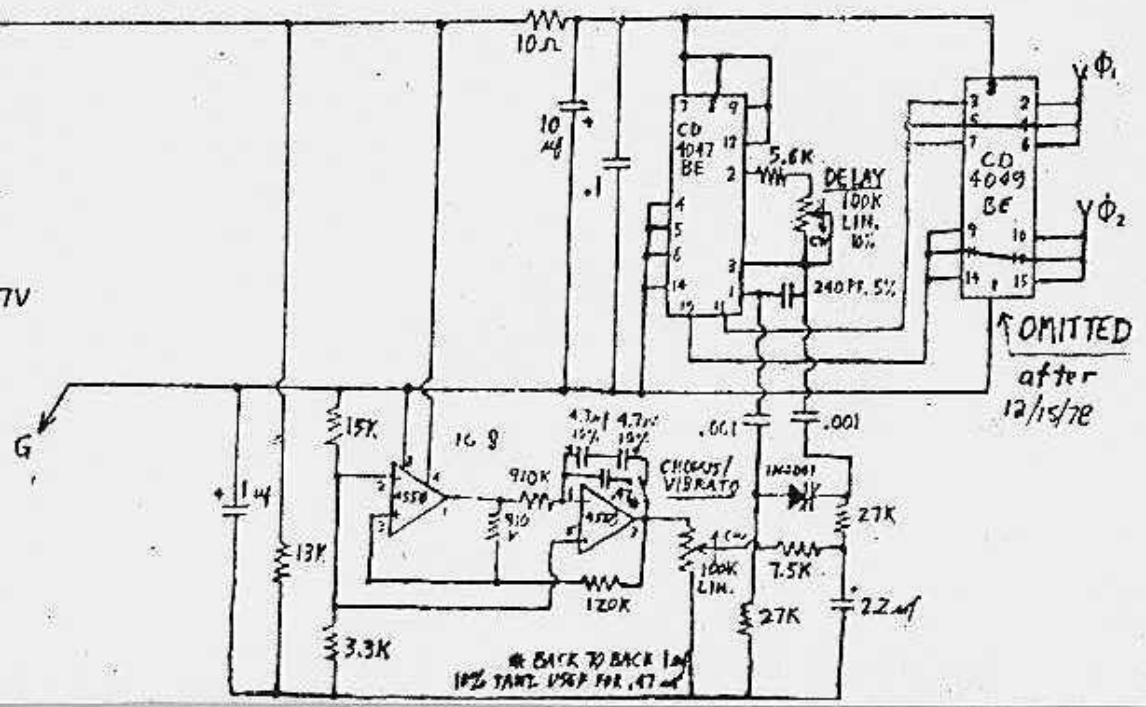

DELUXE MEMORY MAN W/CHORUS/VIBRATO - EH-7850

ALL R's 5%, NON-ELECTROLYTIC C's 10%
UNLESS NOTED OTHERWISE

OMITTED
after
12/15/78

* BACK TO BACK 1µF
10% TANT. USED FOR .47µF