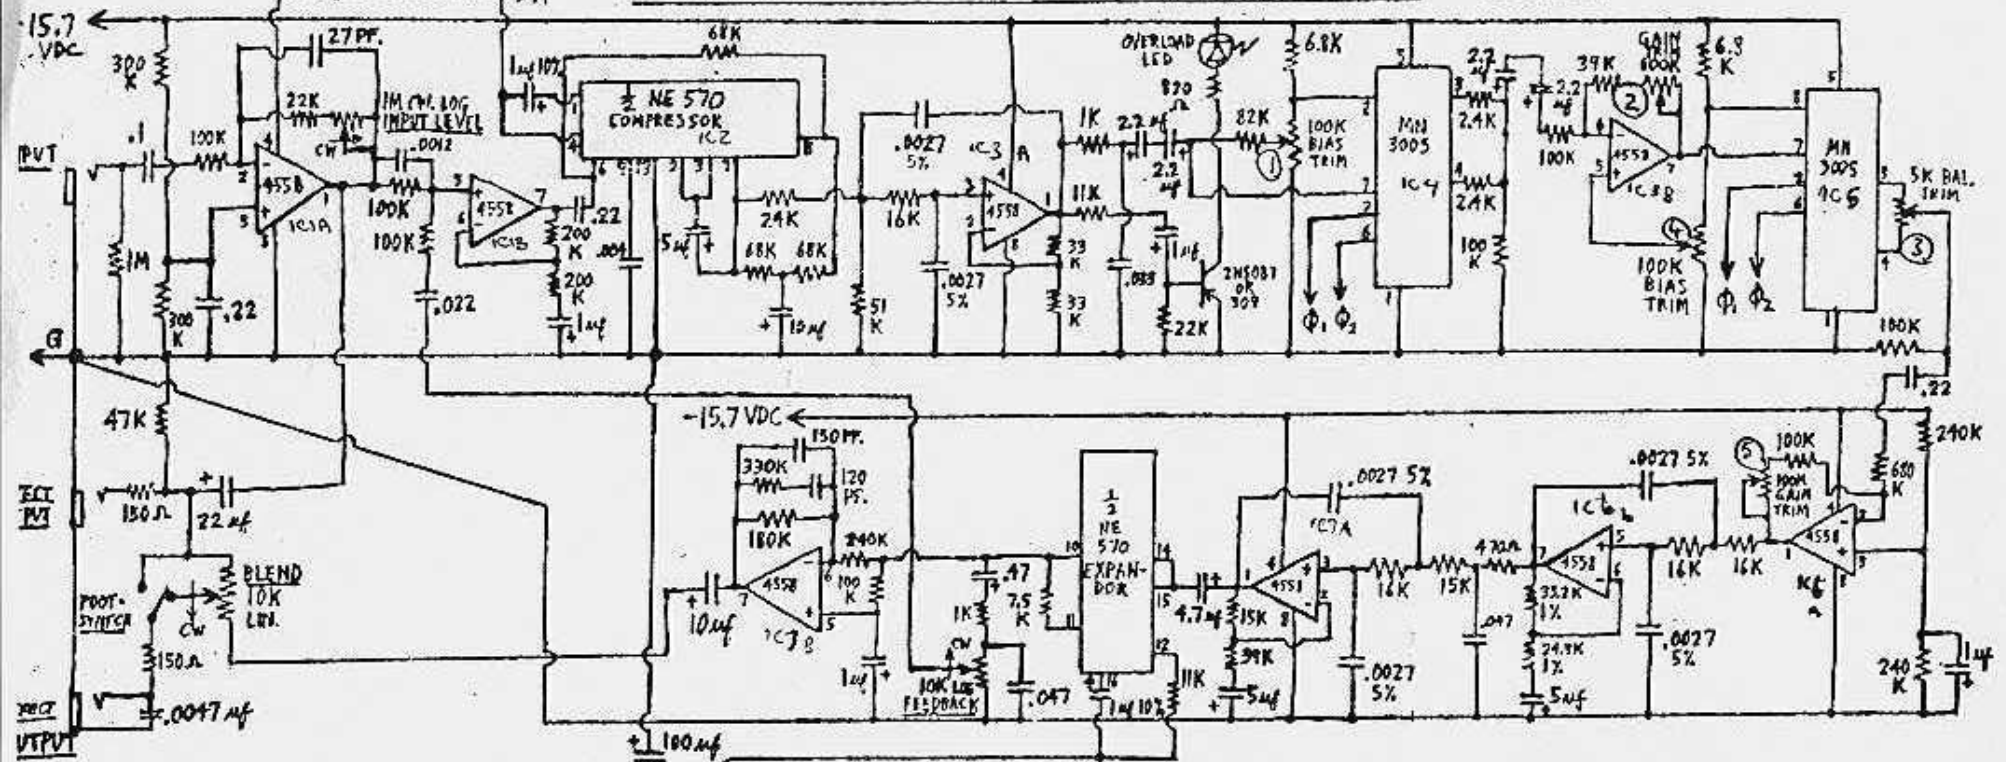

DELUXE MEMORY MAN W/CHORUS/VIBRATO - EH-7850

ALL R's 5%, NON-ELECTROLYTIC C's 10%
UNLESS NOTED OTHERWISE

OMITTED
after
12/15/78

* BACK TO BACK 1µF
10% TANT. USED FOR .47µF