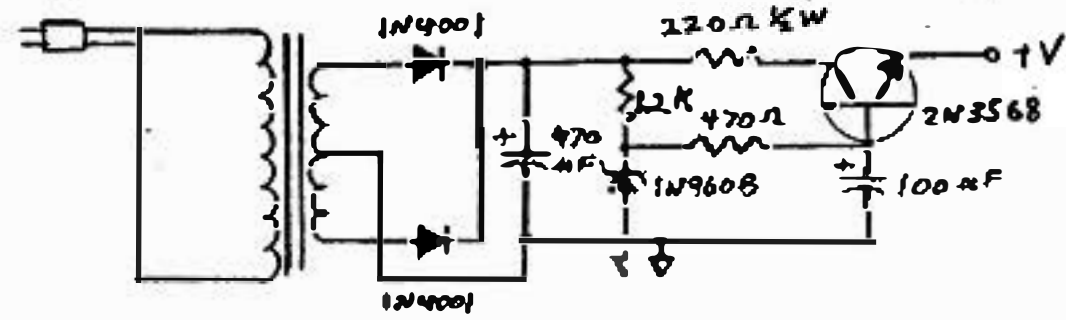

REV DATS DESCRIPTION

REV	DATE	DESCRIPTION
1	3-15-79	
TITLE		
HOT TUBES		
PART NO.		
EH-3075 1 of 1		
REVISION		
A		

**NOTES:**  
 K1 = RC4558ND  
 K2 = CD4049BE  
 PINS 5 & 7 OF K2 ARE HELD HIGH TO INACTIVATE UNUSED INVERTERS.