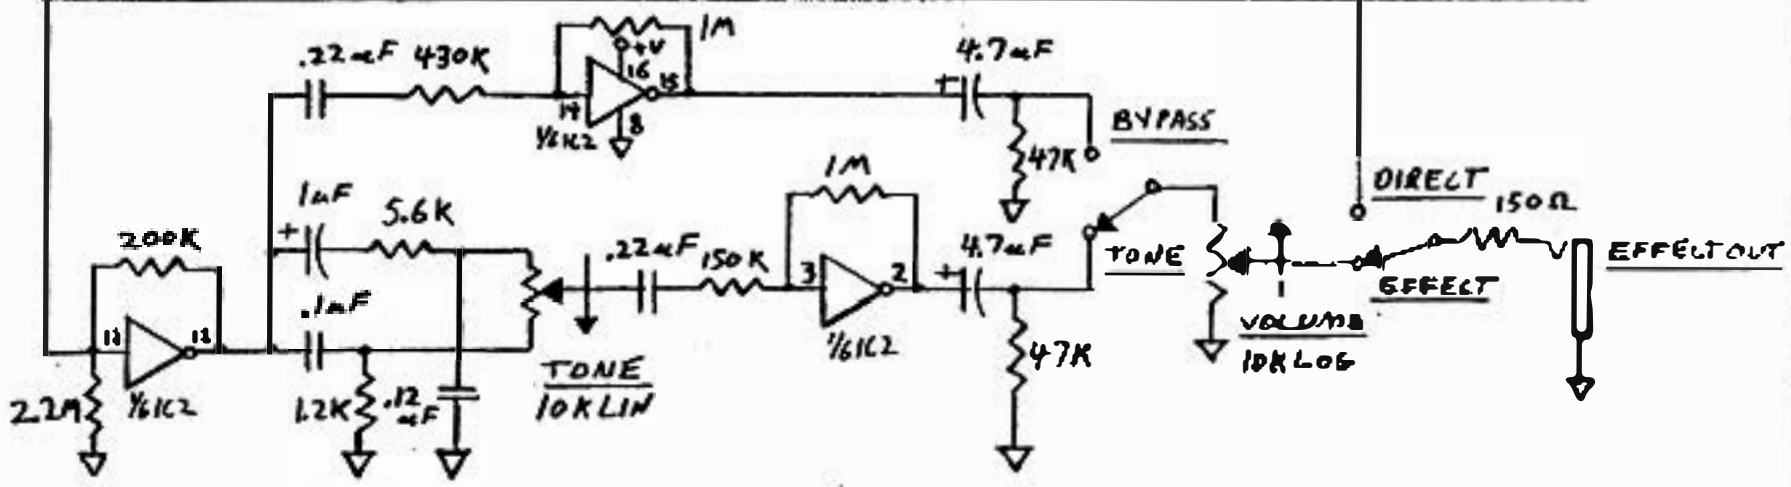

REV DATS DESCRIPTION

REV	DATE	DESCRIPTION
1	3-15-79	
TITLE		
HOT TUBES		
PART NO.		
EH-3075 1 of 1		
REVISION		
A		

**NOTES:**  
 K1 = RC4558ND  
 K2 = CD4049BE  
 PINS 5 & 7 OF K2 ARE HELD HIGH TO INACTIVATE UNUSED INVERTERS.