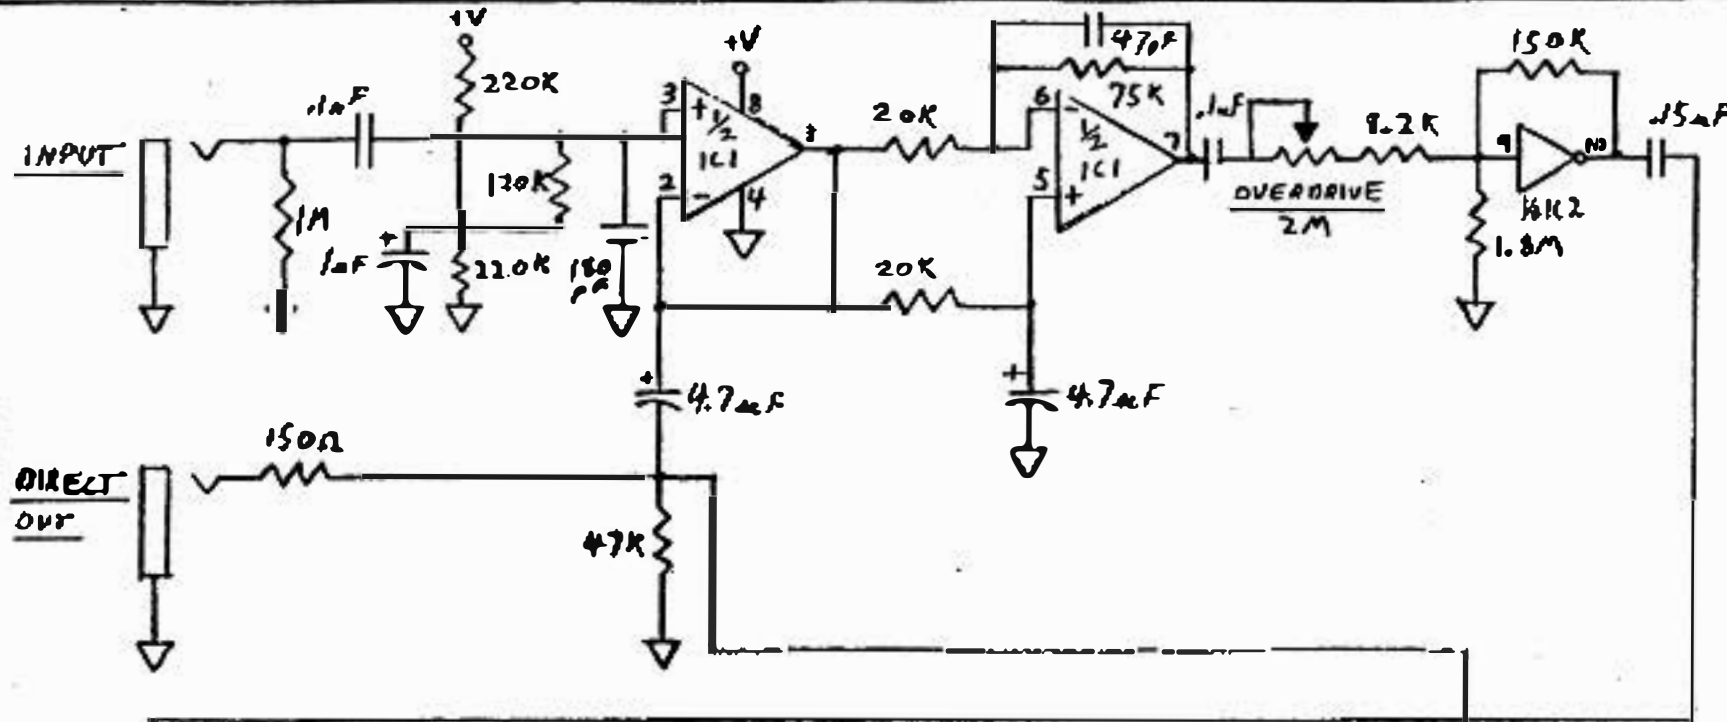

REV DATS DESCRIPTION

REV	DATE	DESCRIPTION
1	3-15-79	
TITLE		
HOT TUBES		
PART NO.		
EH-3075 1 of 1		
REVISION		
A		

**NOTES:**  
 K1 = RC4558ND  
 K2 = CD4049BE  
 PINS 5 & 7 OF K2 ARE HELD HIGH TO INACTIVATE UNUSED INVERTERS.