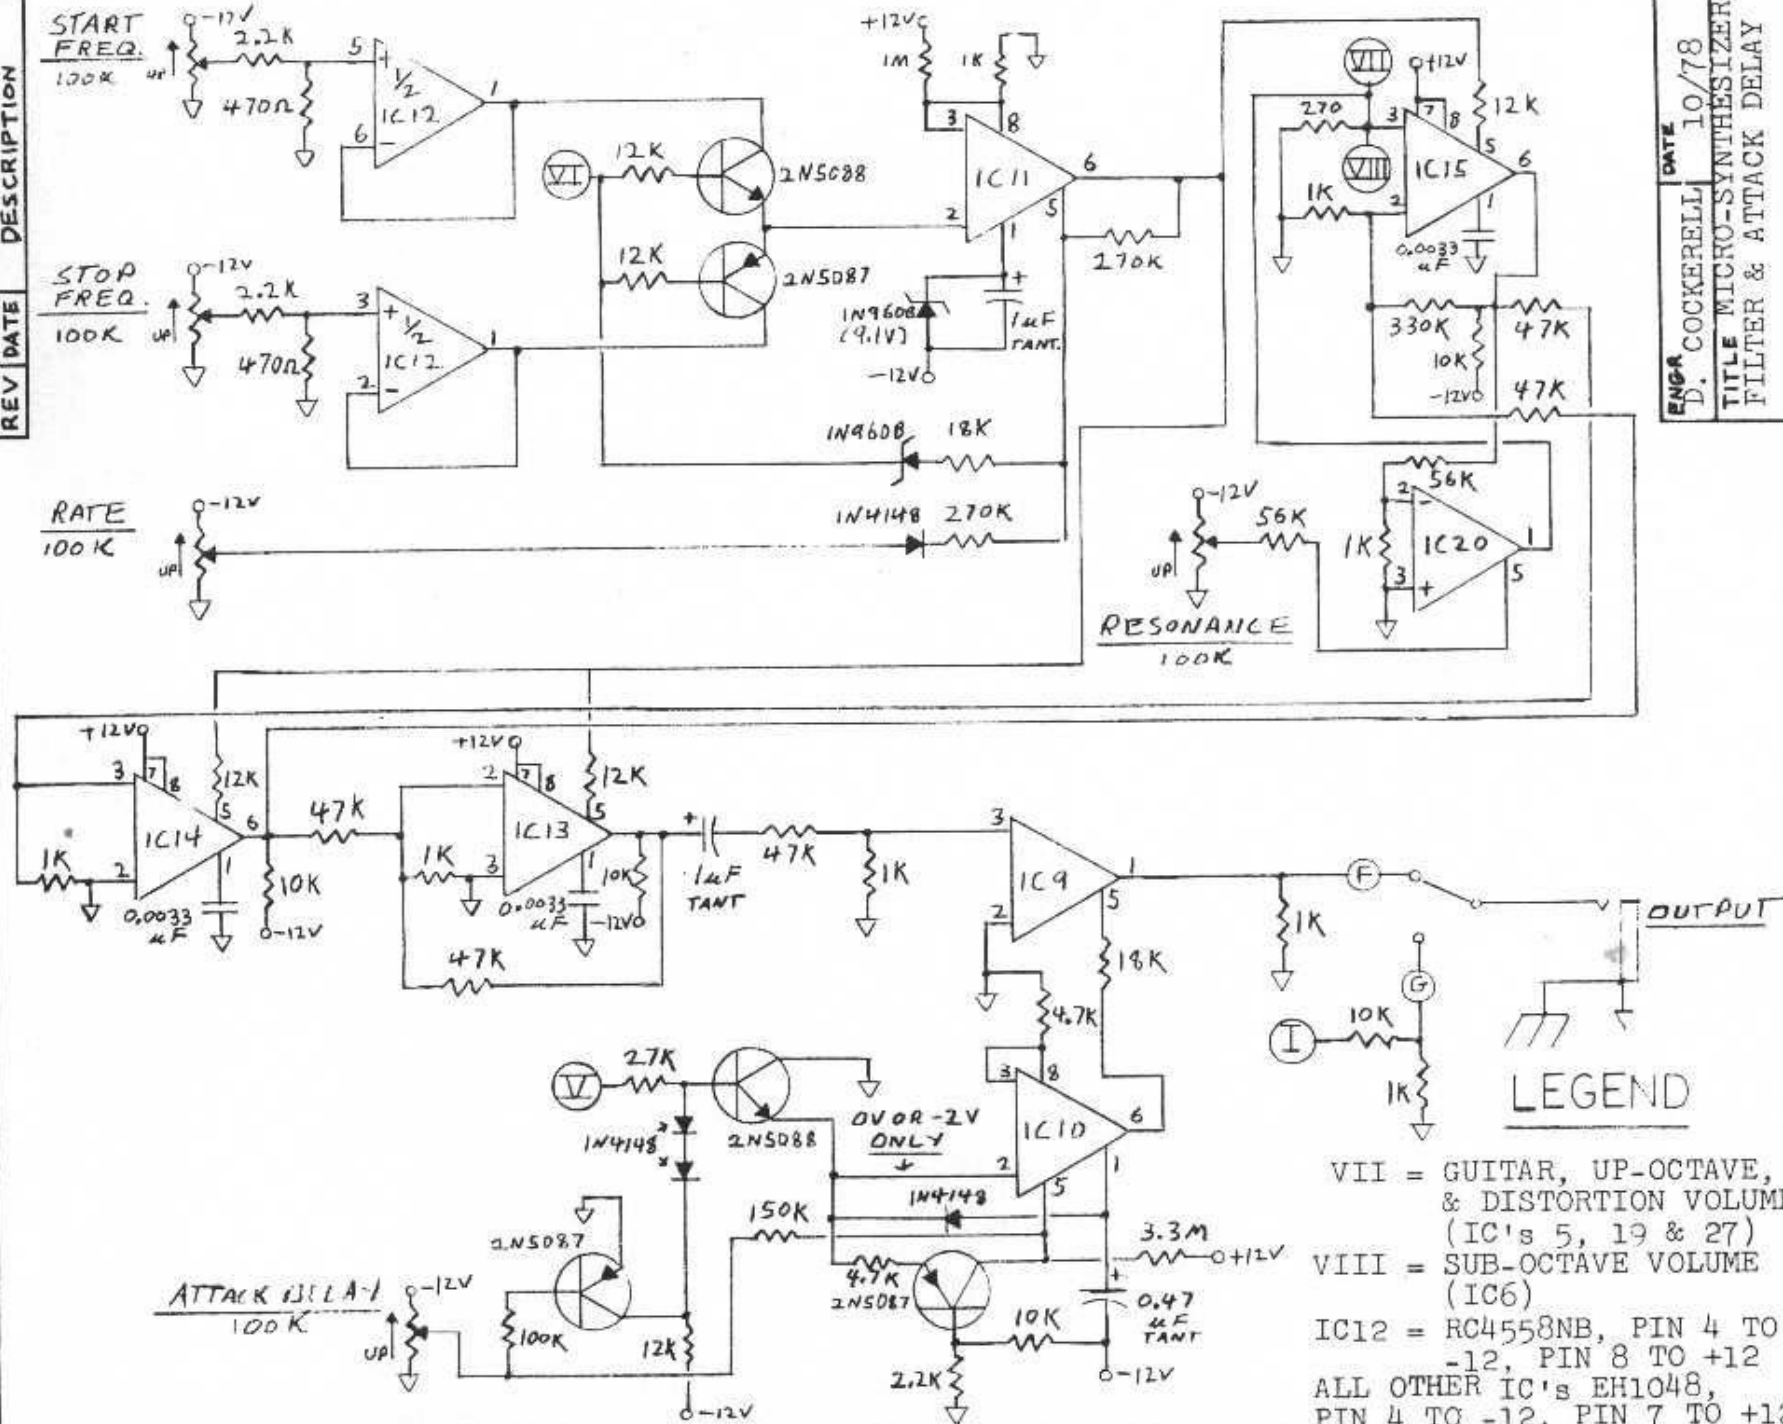

REV DATE DESCRIPTION

START FREQ. 100K

STOP FREQ. 100K

RATE 100K

ATTACK (S/LA) 100K

ENGR. D. COCKERELL	DATE 10/78
TITLE MICRO-SYNTHESIZER FILTER & ATTACK DELAY	
PART NO. EH-7900	REVISION
SHEET 2 of 4	

VII = GUITAR, UP-OCTAVE, & DISTORTION VOLUME (IC's 5, 19 & 27)
 VIII = SUB-OCTAVE VOLUME (IC6)
 IC12 = RC4558NB, PIN 4 TO -12, PIN 8 TO +12
 ALL OTHER IC'S EH1048, PIN 4 TO -12, PIN 7 TO +12