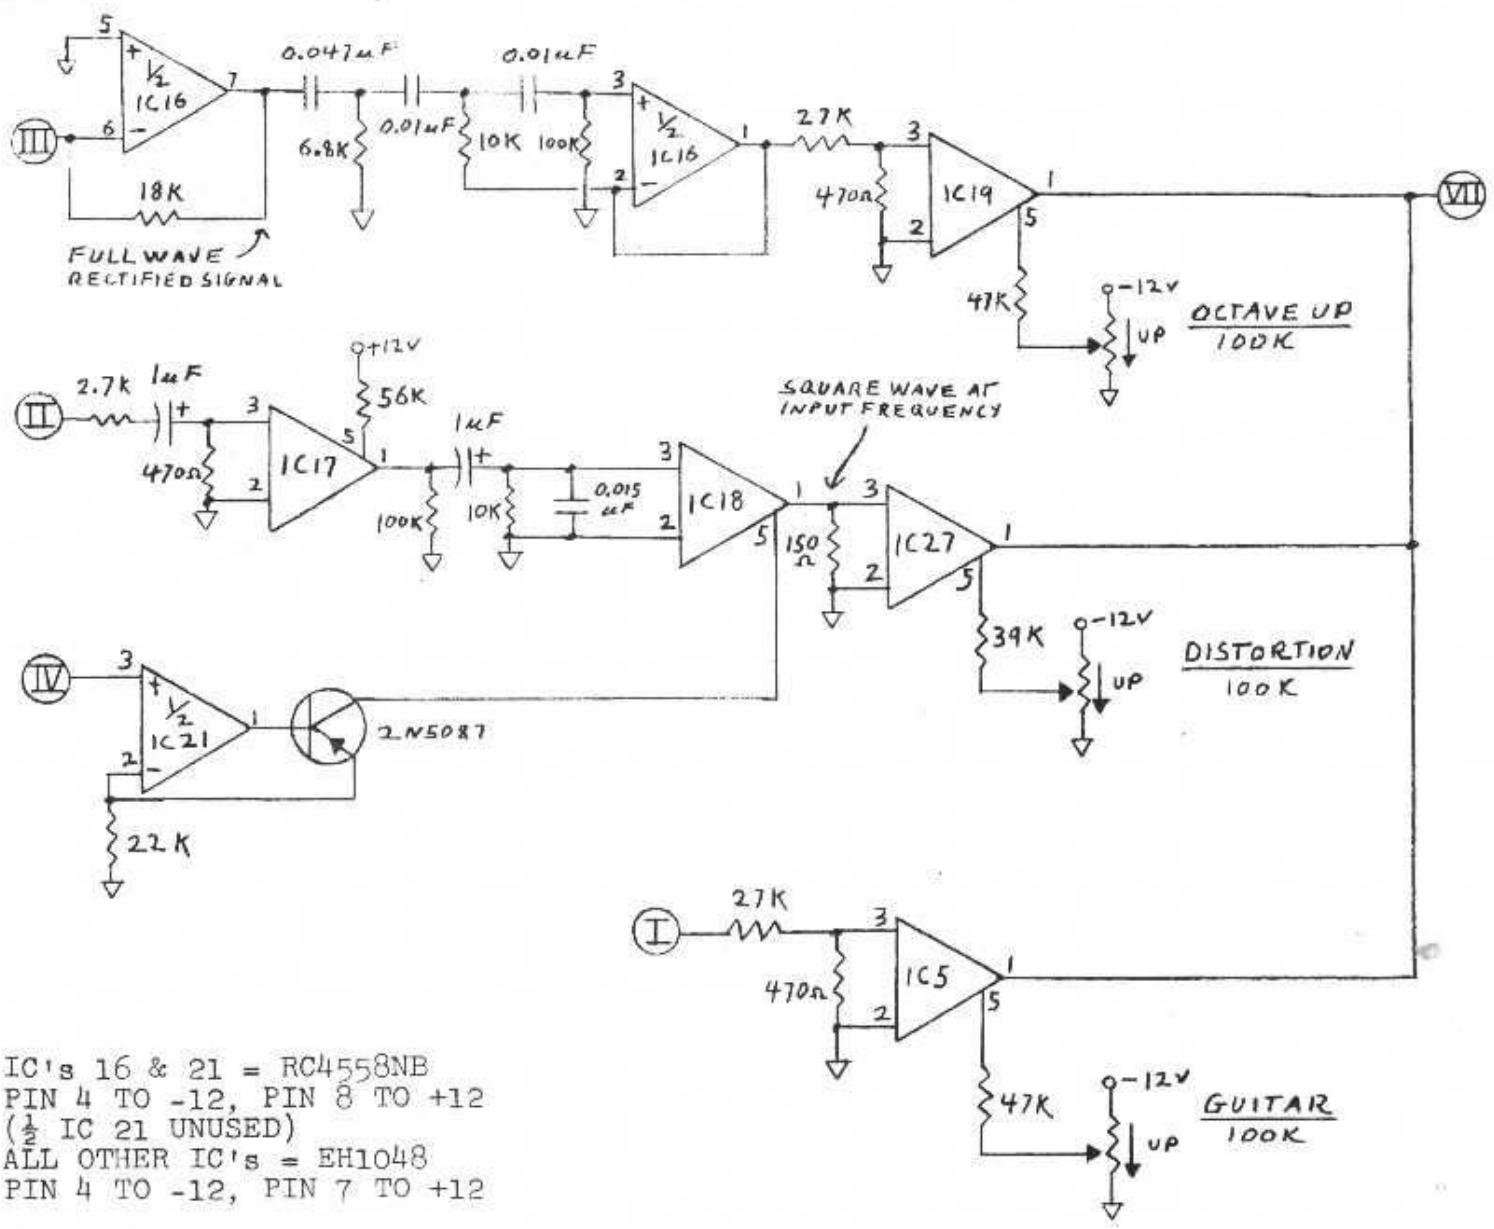

REV DATE DESCRIPTION

IC's 16 & 21 = RC4558NB
 PIN 4 TO -12, PIN 8 TO +12
 (1/2 IC 21 UNUSED)
 ALL OTHER IC'S = EH1048
 PIN 4 TO -12, PIN 7 TO +12

ENGR	DATE
D. DOCKERELL	10/78
TITLE MICRO-SY T ESIZER GUITAR, DISTORTION & OCTAVE UP	
PART NO.	REVISION
EH-7900	3 of 4