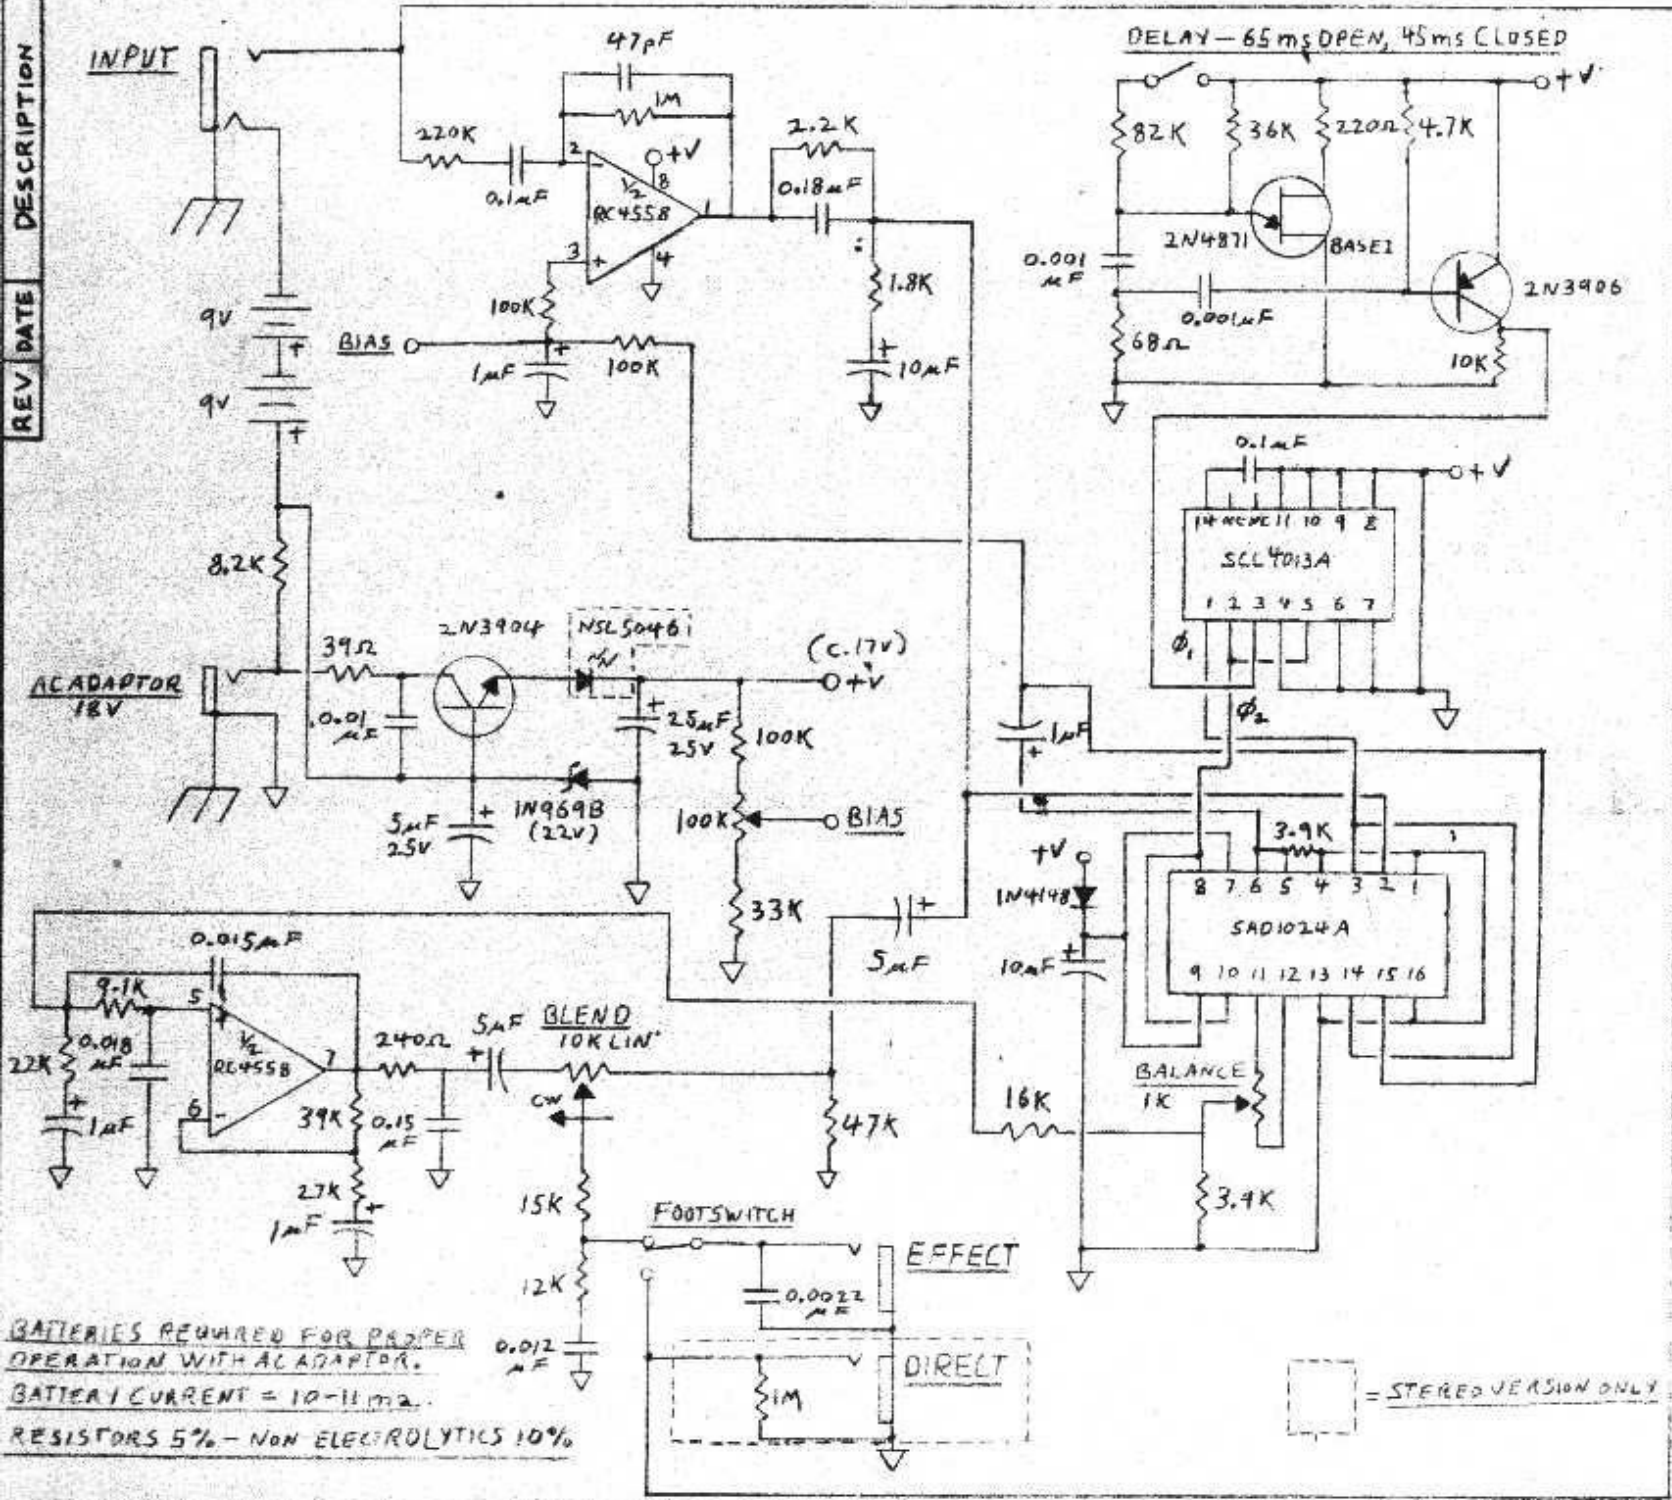

REV DATE DESCRIPTION

BATTERIES REQUIRED FOR PROPER OPERATION WITH ACADAPTOR.
 BATTERY CURRENT = 10-11 mA.
 RESISTORS 5% - NON ELECTROLYTICS 10%

□ = STEREO VERSION ONLY

ENGR. H. Davis	DATE 1/10/78
TITLE	SLAP BACK ECHO
PART NO.	EH-4700
SHEET	1 OF 1
REVISION	