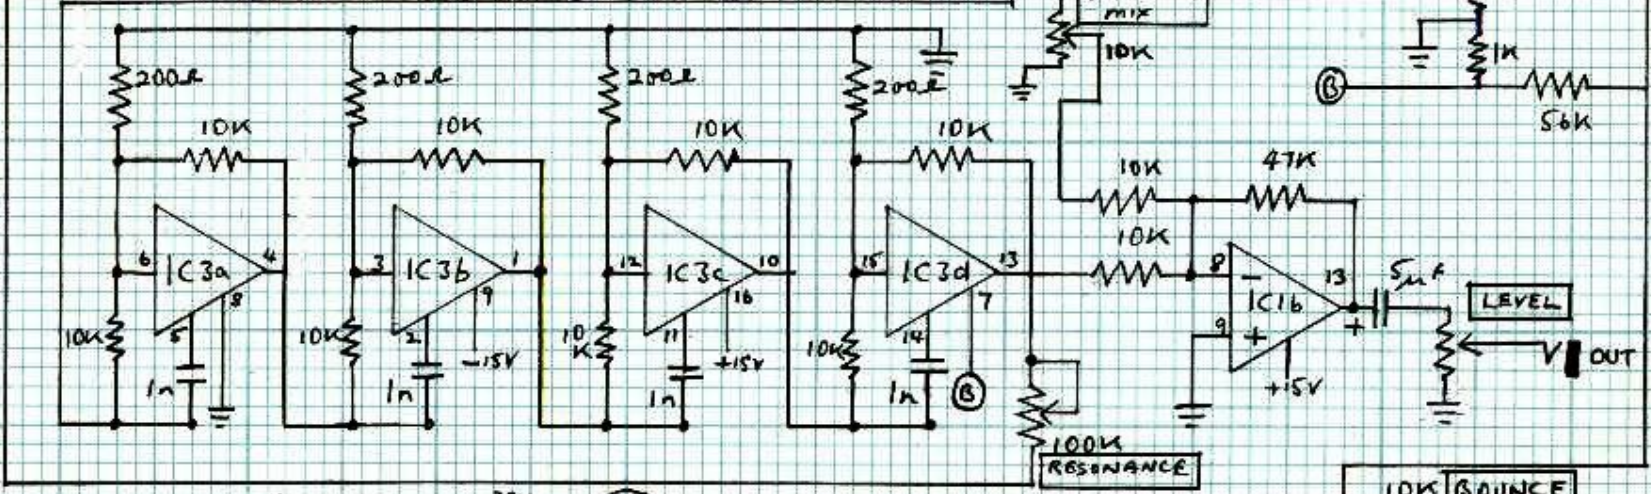

- IC1 RC 4739
- IC2,3 SSM 2040
- IC4 TL072
- IC5 TL071
- IC6,7 TL072

* LINE LEVEL 47K
 INSTRUMENT LEVEL 220K

SLOW TRIANGLE OSCILLATOR

ERTER

DIFFERENTIATOR X10 AMP

HI Q OSCILLATING FILTER

LEVEL SHIFTER