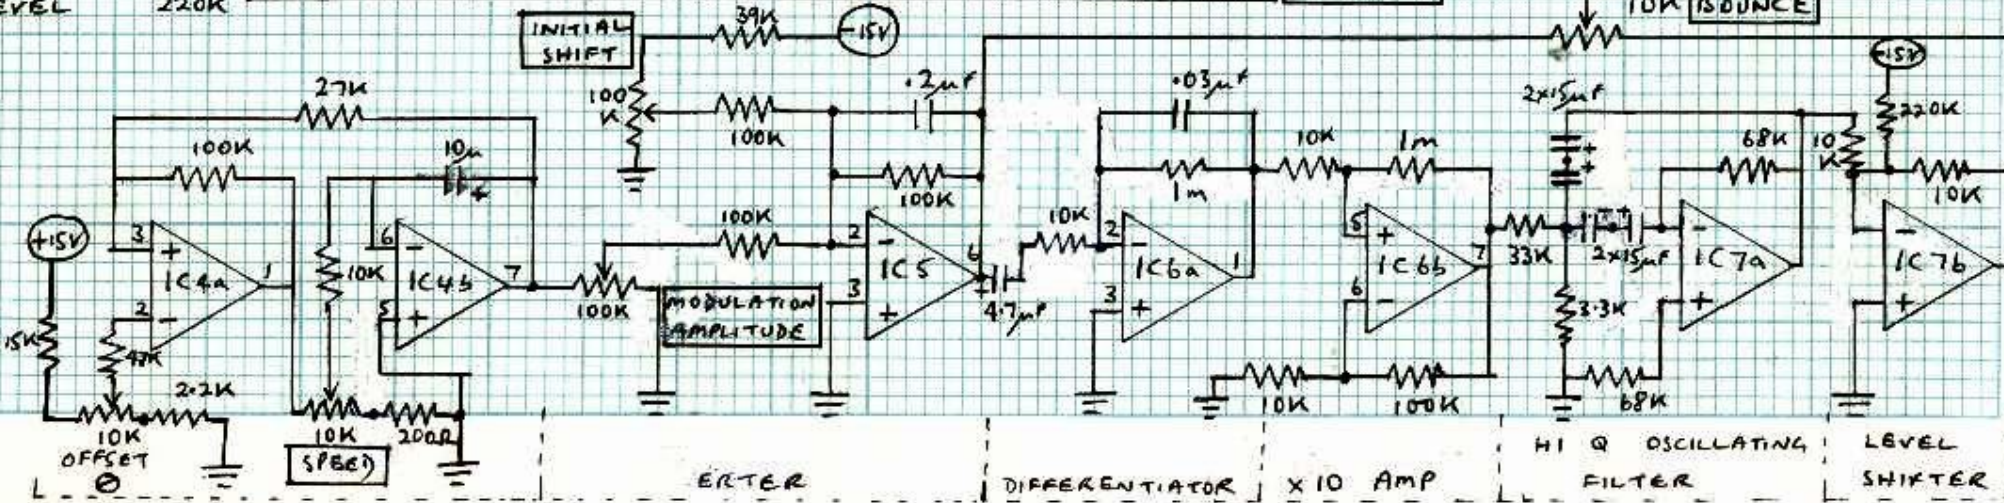

- IC1 RC 4739
- IC2,3 SSM 2040
- IC4 TL072
- IC5 TL071
- IC6,7 TL072

* LINE LEVEL 47K
 INSTRUMENT LEVEL 220K

SLOW TRIANGLE OSCILLATOR

ERTER

DIFFERENTIATOR X10 AMP

HI Q OSCILLATING FILTER

LEVEL SHIFTER