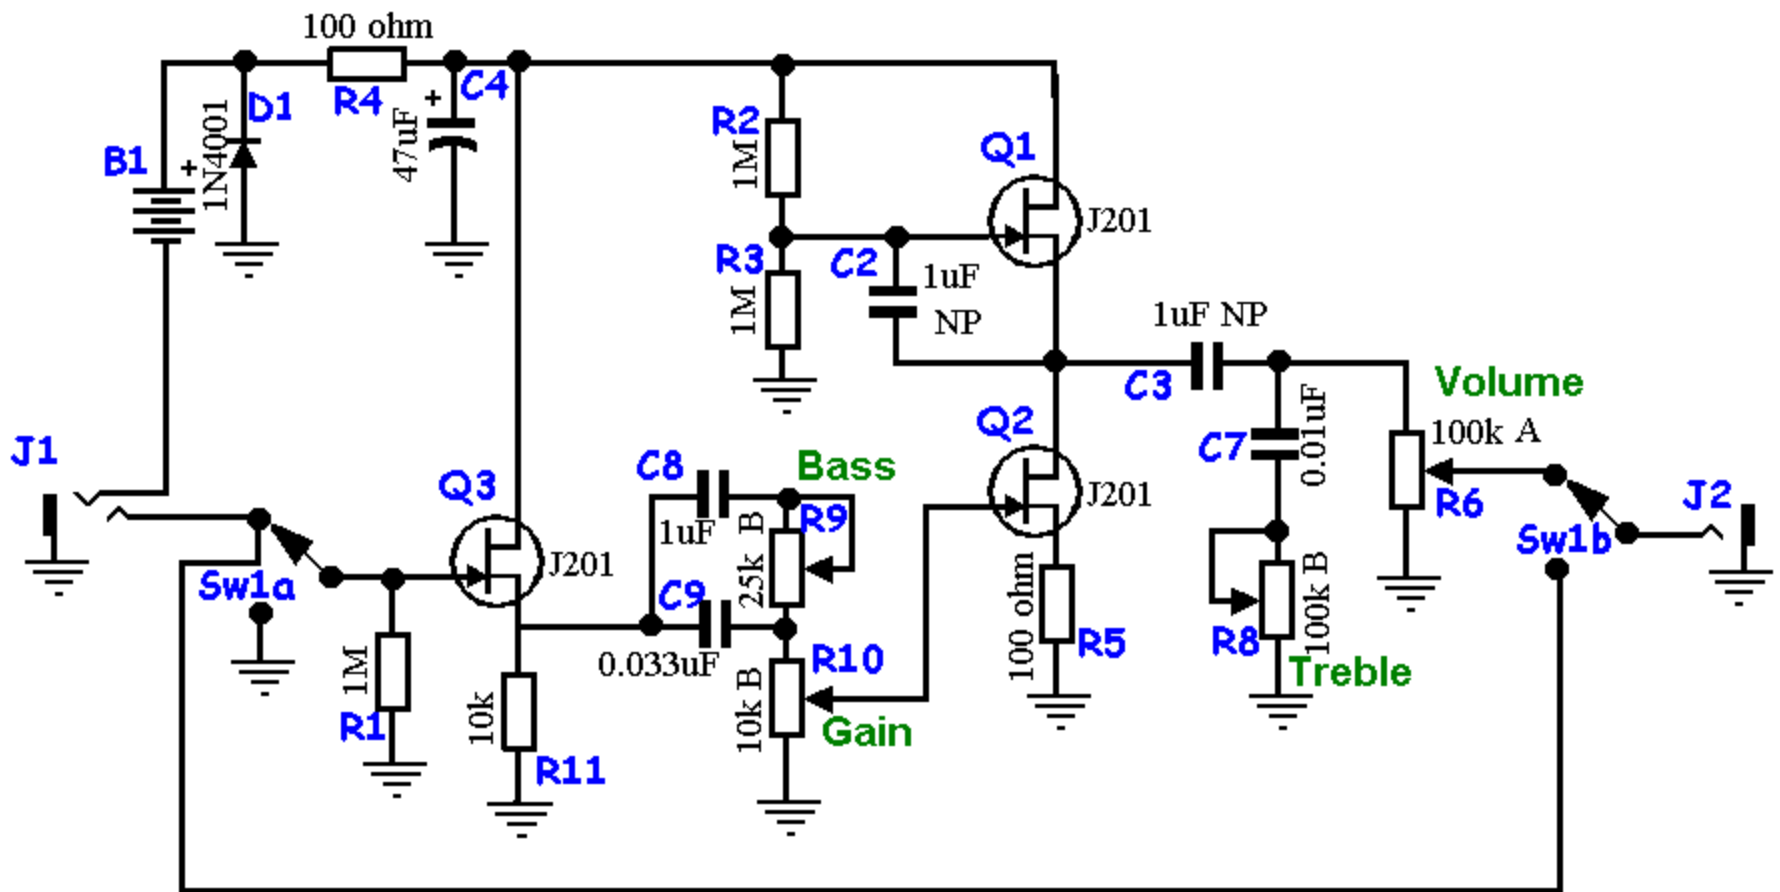

# Fat Boosted

Drawn by: JD Sleep

Revision: 2002-10-18

Copyright 2002 JD Sleep

Guitar Effects Projects @ [www.generalguitargadgets.com](http://www.generalguitargadgets.com)

Permission refused for posting/serving this diagram from any site other than Guitar Effects Projects