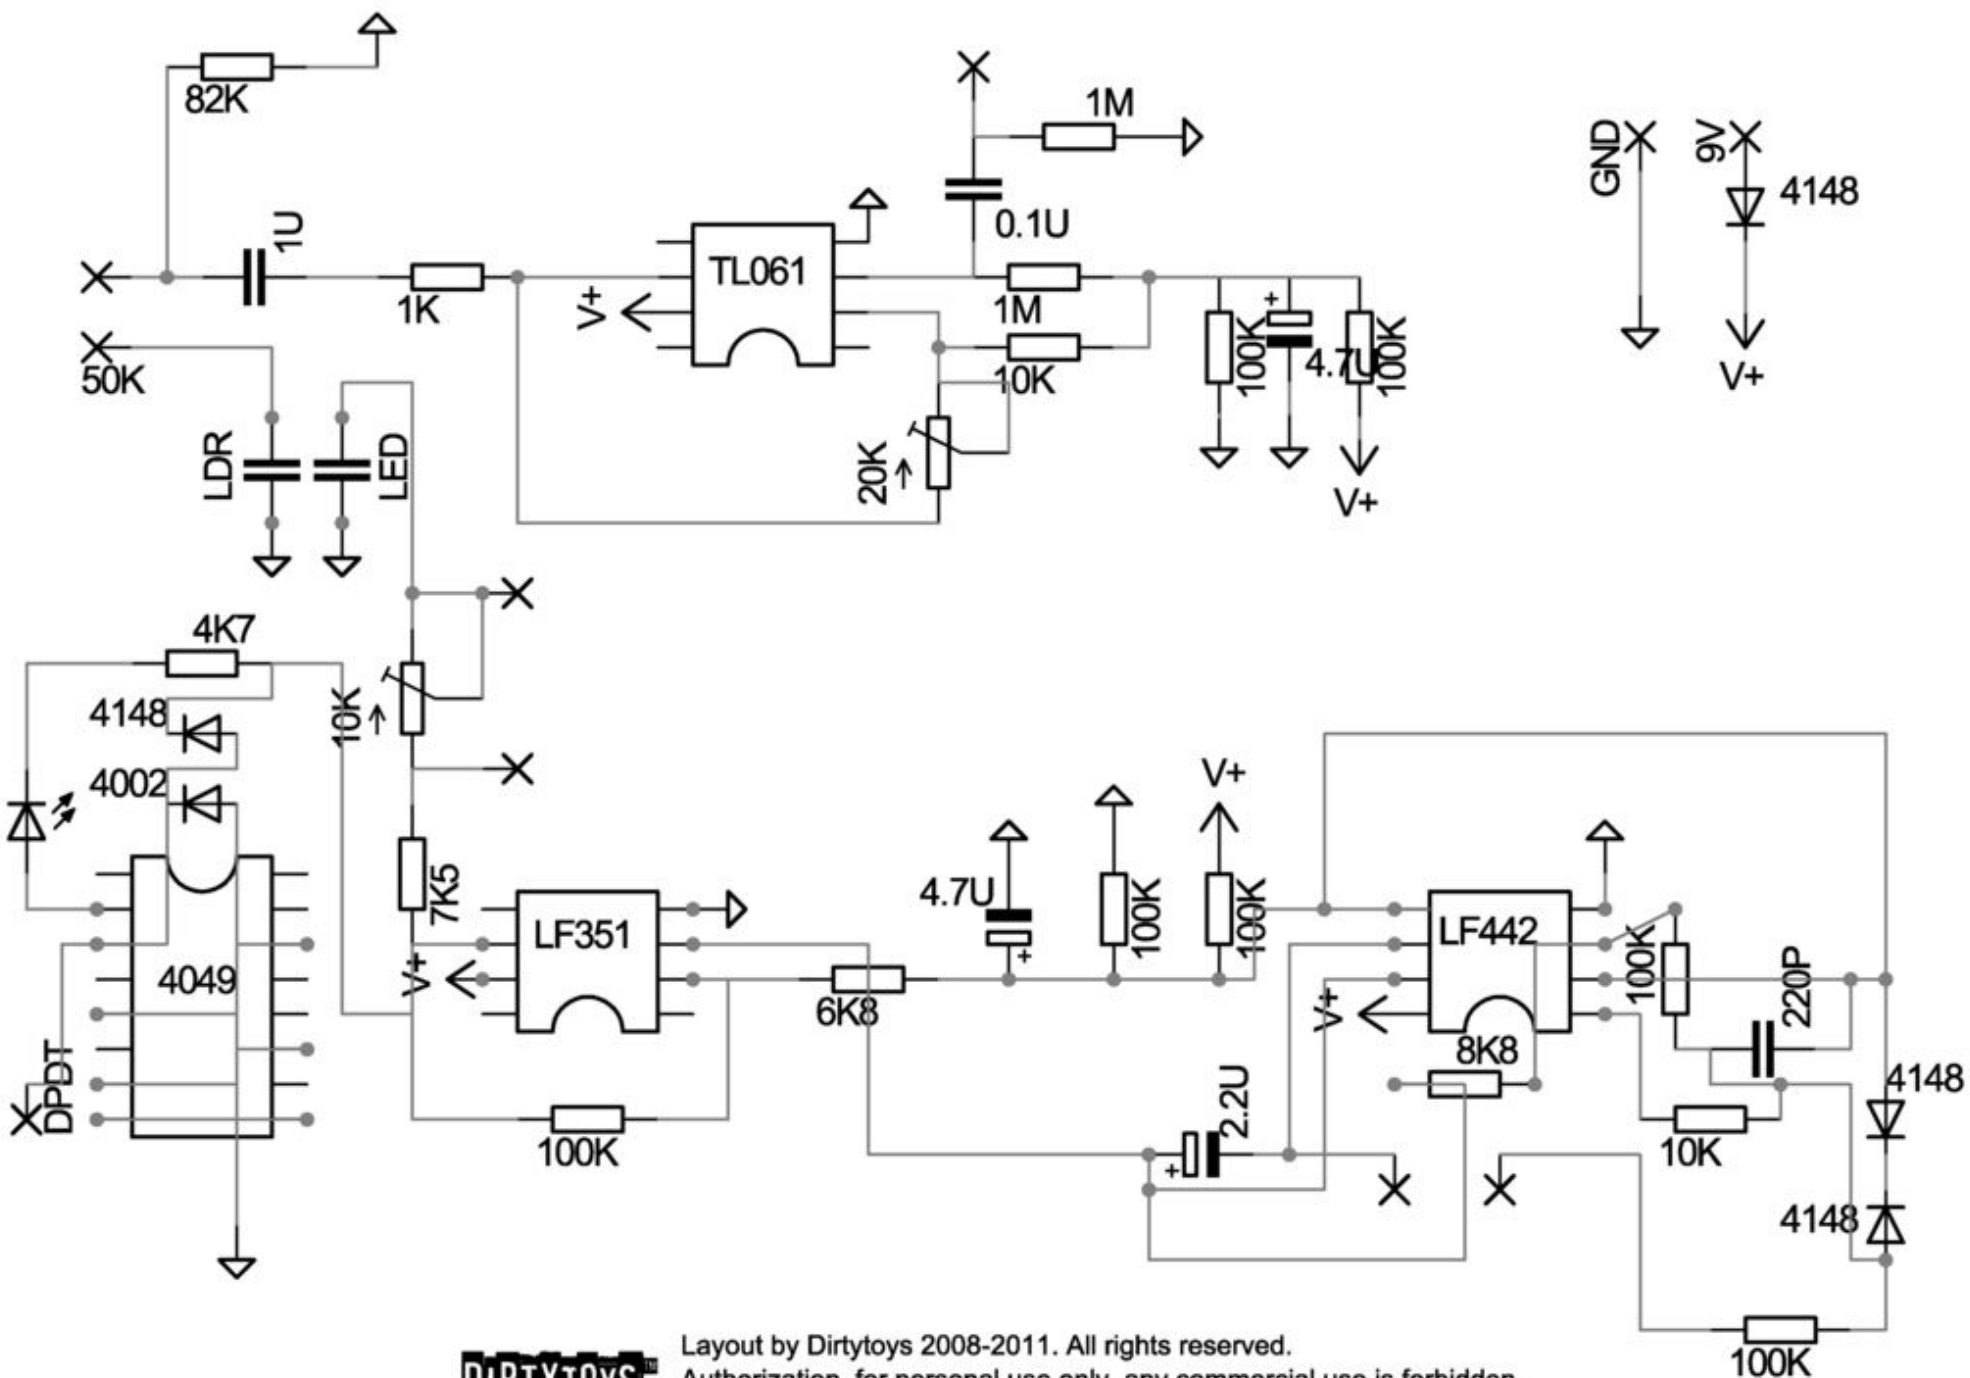

SCH - DEMETER TREMOLO / SUPA-TREM

MAR.25.2011

DIRTY TOYS

Layout by Dirtytoys 2008-2011. All rights reserved.
Authorization for personal use only, any commercial use is forbidden.
www.dirtytoyspedals.blogspot.com