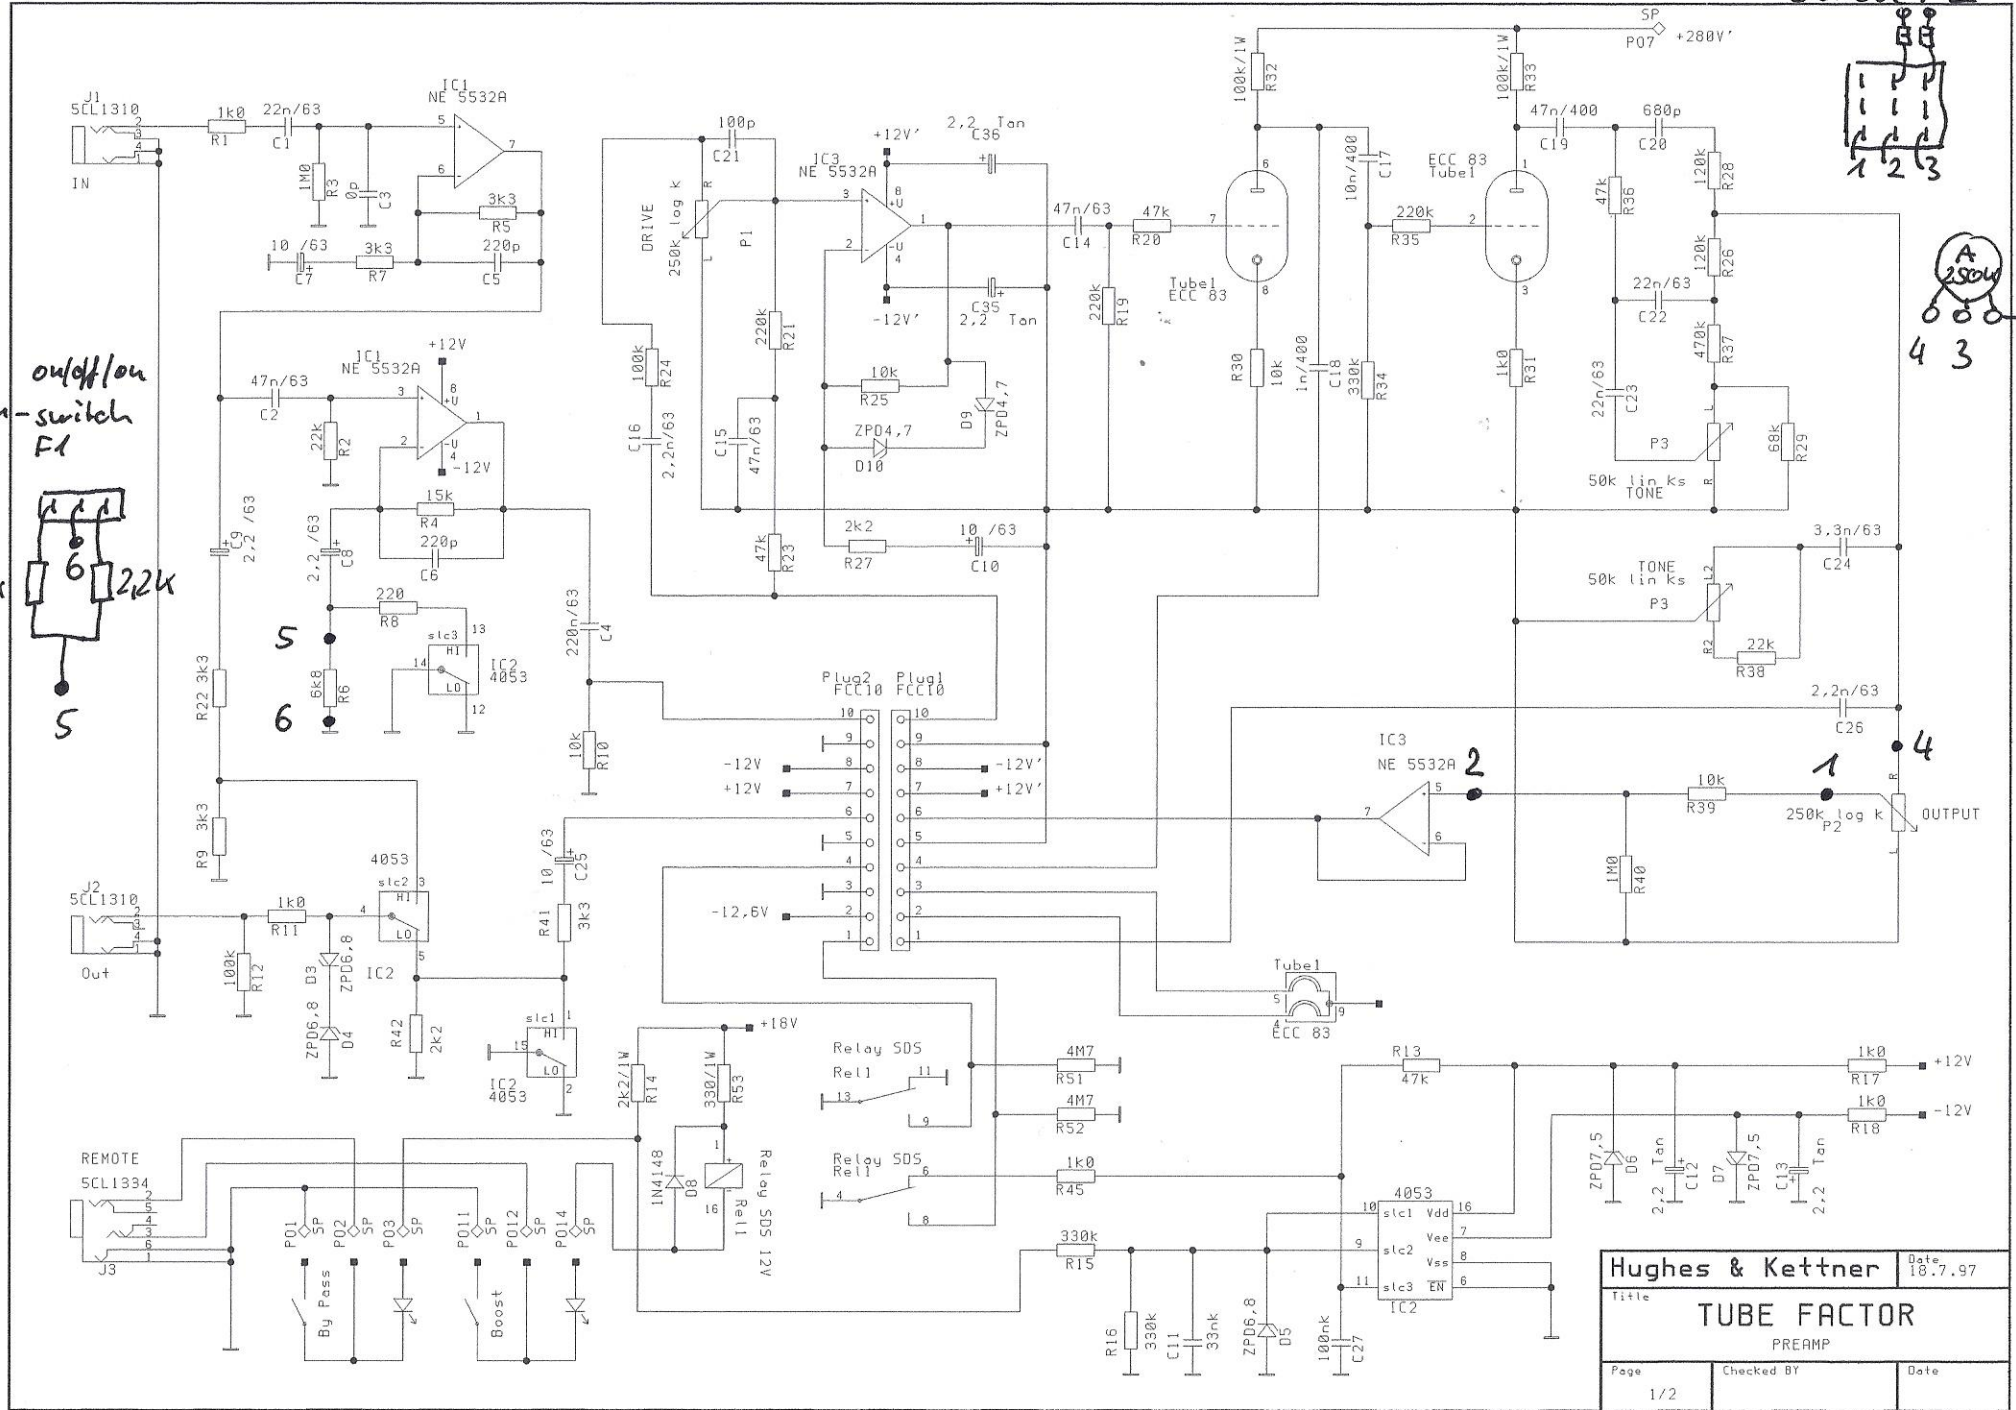

out/off/on  
gain-switch  
F1

10k 22k  
5

switch F2

Vol  
F2

250k  
4 3

Hughes & Kettner		Date: 18.7.97
Title: TUBE FACTOR PREAMP		
Page: 1/2	Checked BY:	Date: