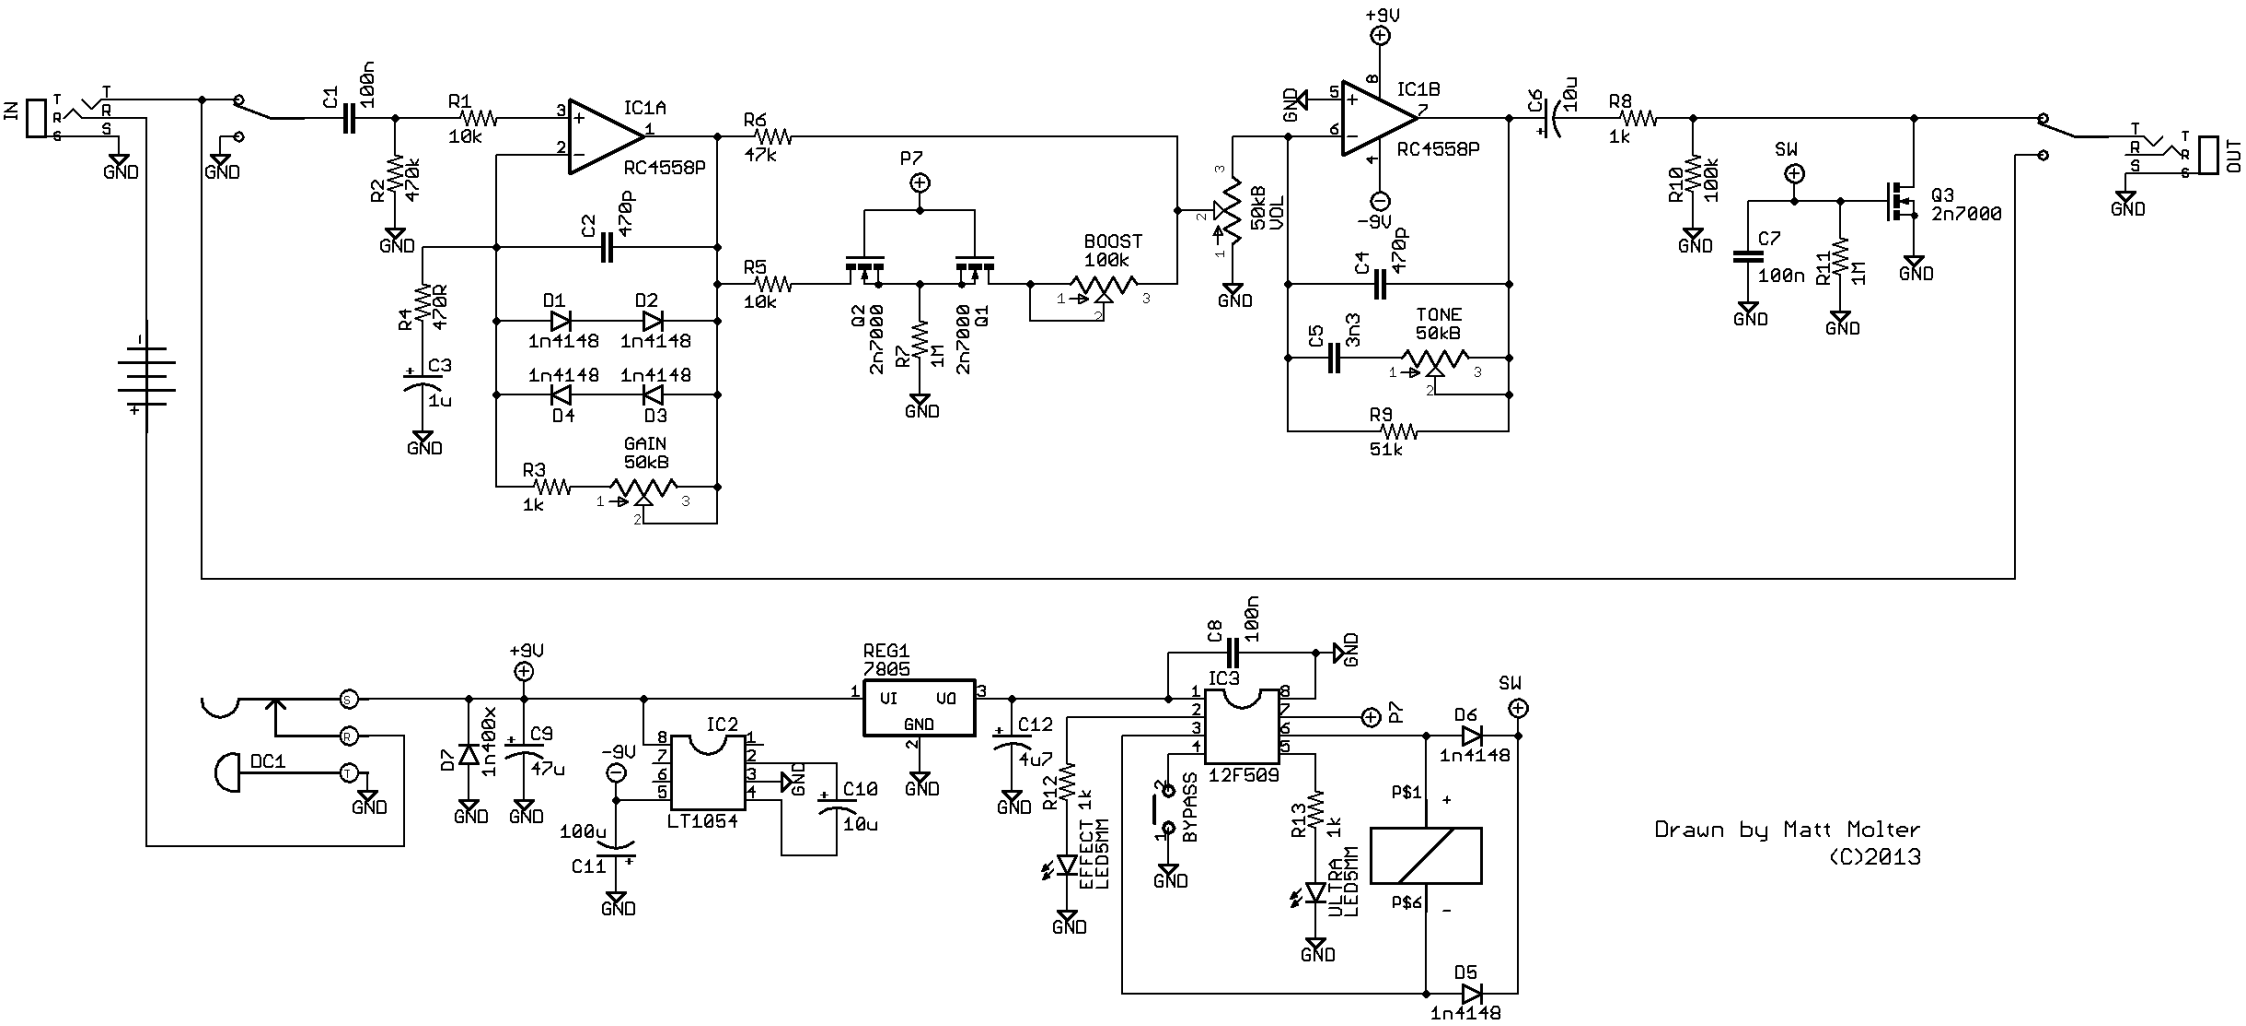

Jack DeVille Electronics Deuce Coupe

V1.1

Drawn by Matt Molter
(C)2013