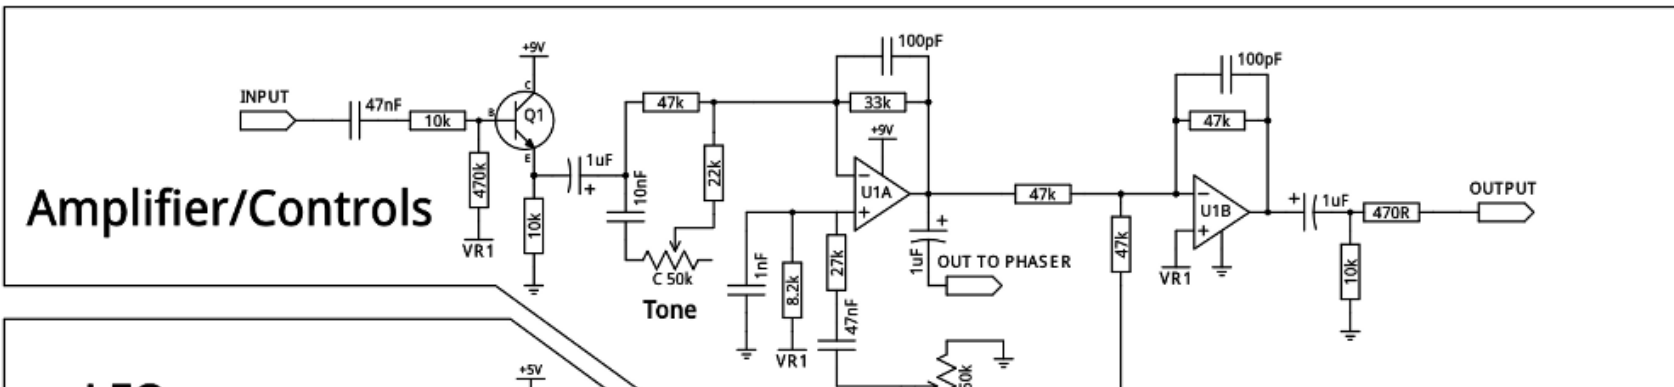

KMD Phaser

Drawn By "Earthscum" David Edgar, Artwork Copyright 2011

U1,2: uPC4072 HA
 U3,4: LM13600N
 Q1: 2SC1842 Q2-5: 2SC945
 Q6: 2SK68A