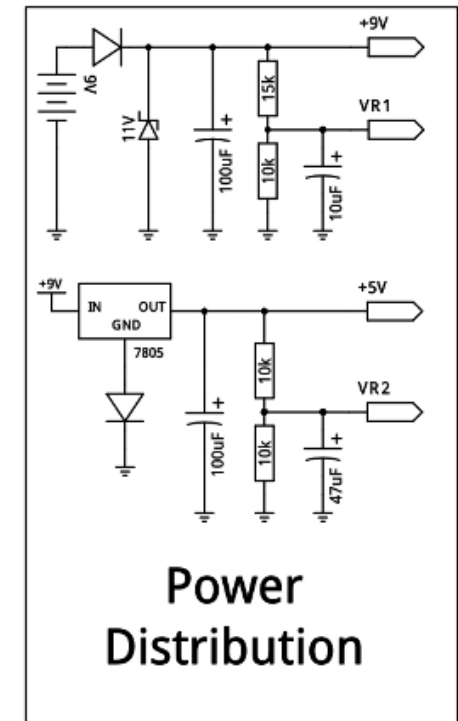

KMD Phaser

Drawn By "Earthscum" David Edgar, Artwork Copyright 2011

U1,2: uPC4072 HA
 U3,4: LM13600N
 Q1: 2SC1842 Q2-5: 2SC945
 Q6: 2SK68A