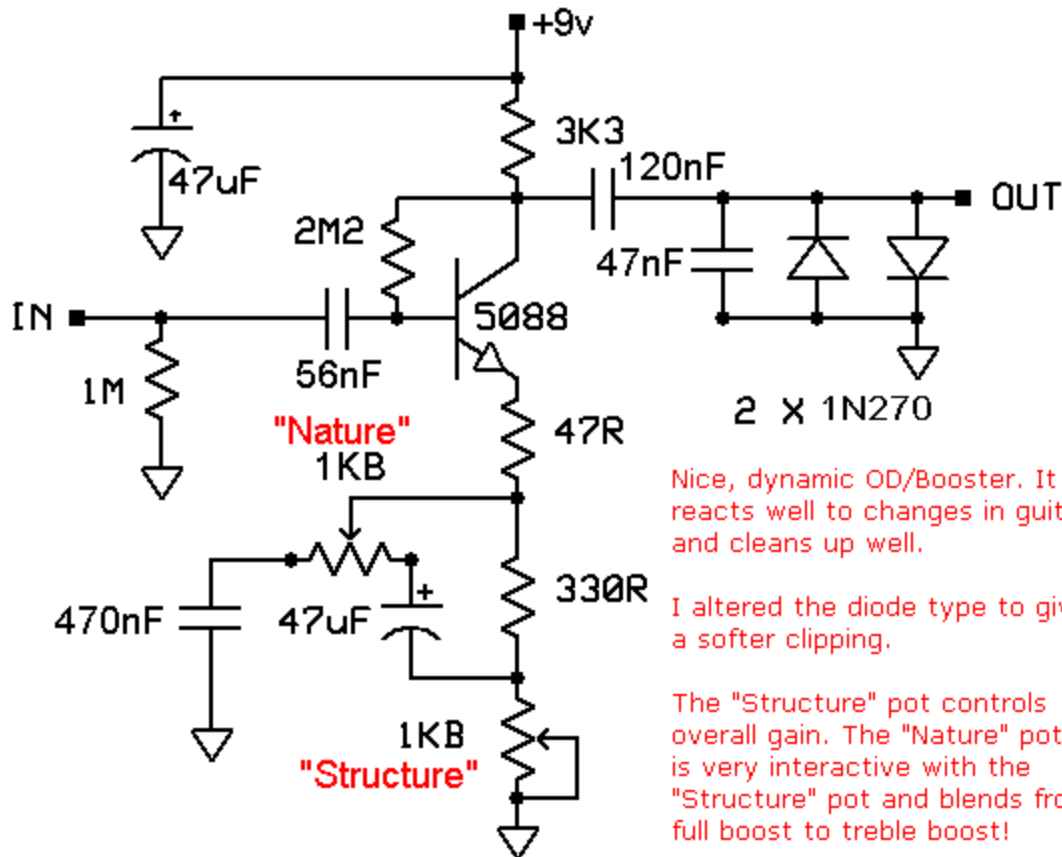

# clock of tone 50

COT50 + Fred Briggs Mods | <http://revolutiondeux.blogspot.com>

Nice, dynamic OD/Booster. It reacts well to changes in guitar and cleans up well.

I altered the diode type to give a softer clipping.

The "Structure" pot controls overall gain. The "Nature" pot is very interactive with the "Structure" pot and blends from full boost to treble boost!