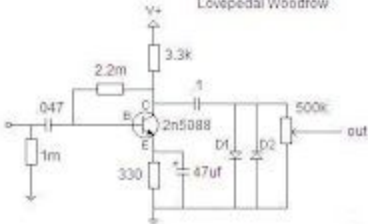

# Lowpedal Woodrow

diodes are  
1n914 type