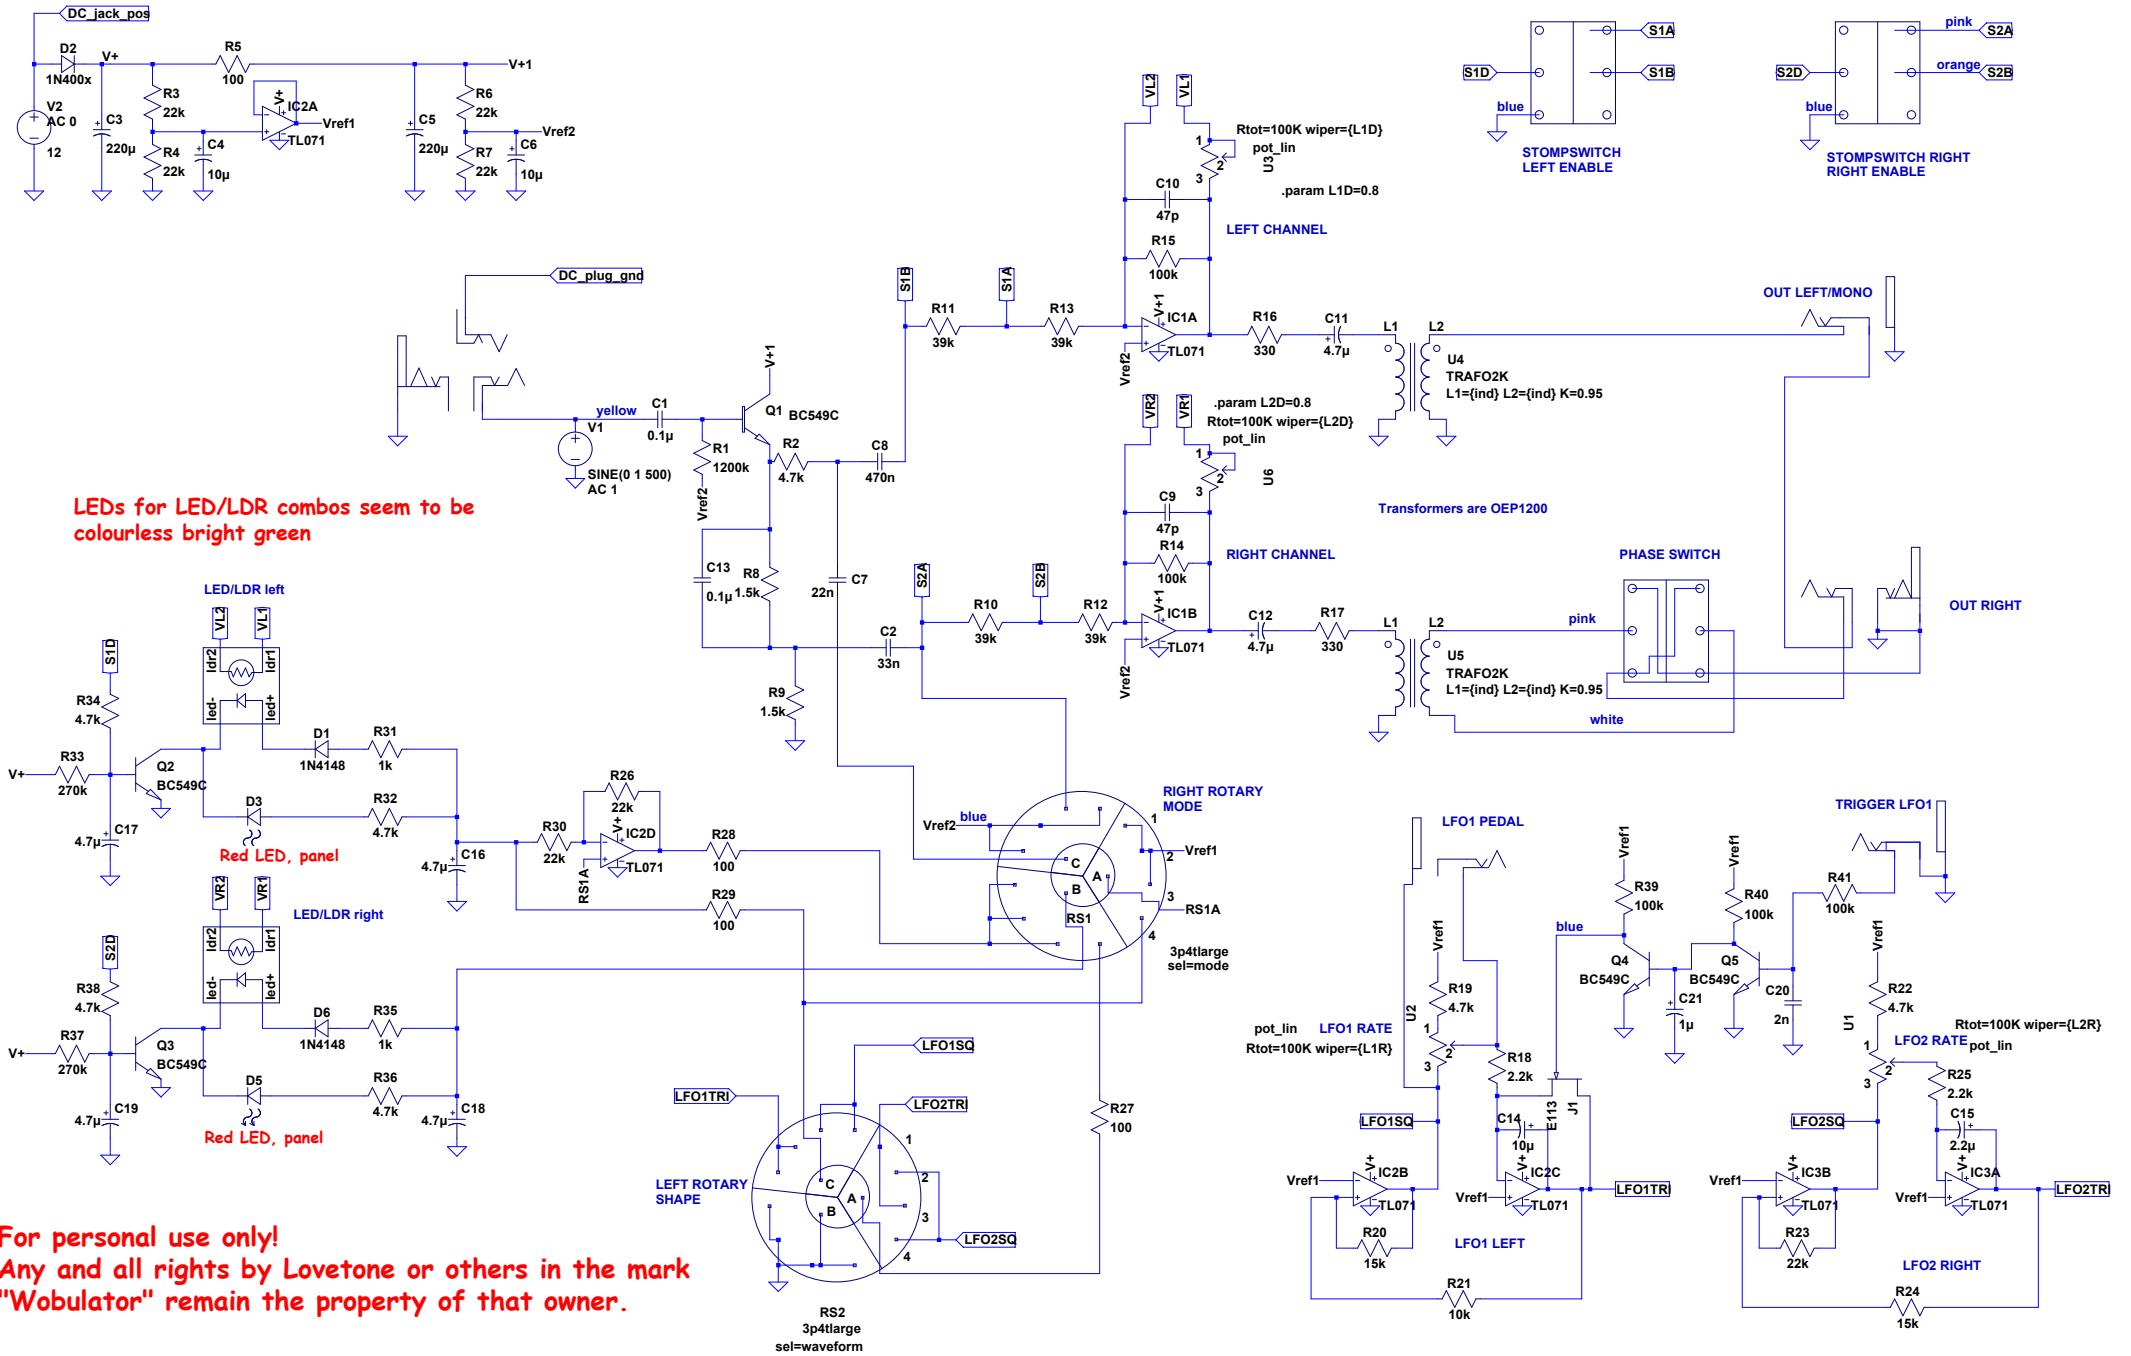

Lovetone Wobulator v3

Drawn by Markus W. with lots of support from toneman

LEDs for LED/LDR combos seem to be colourless bright green

For personal use only!
Any and all rights by Lovetone or others in the mark
"Wobulator" remain the property of that owner.