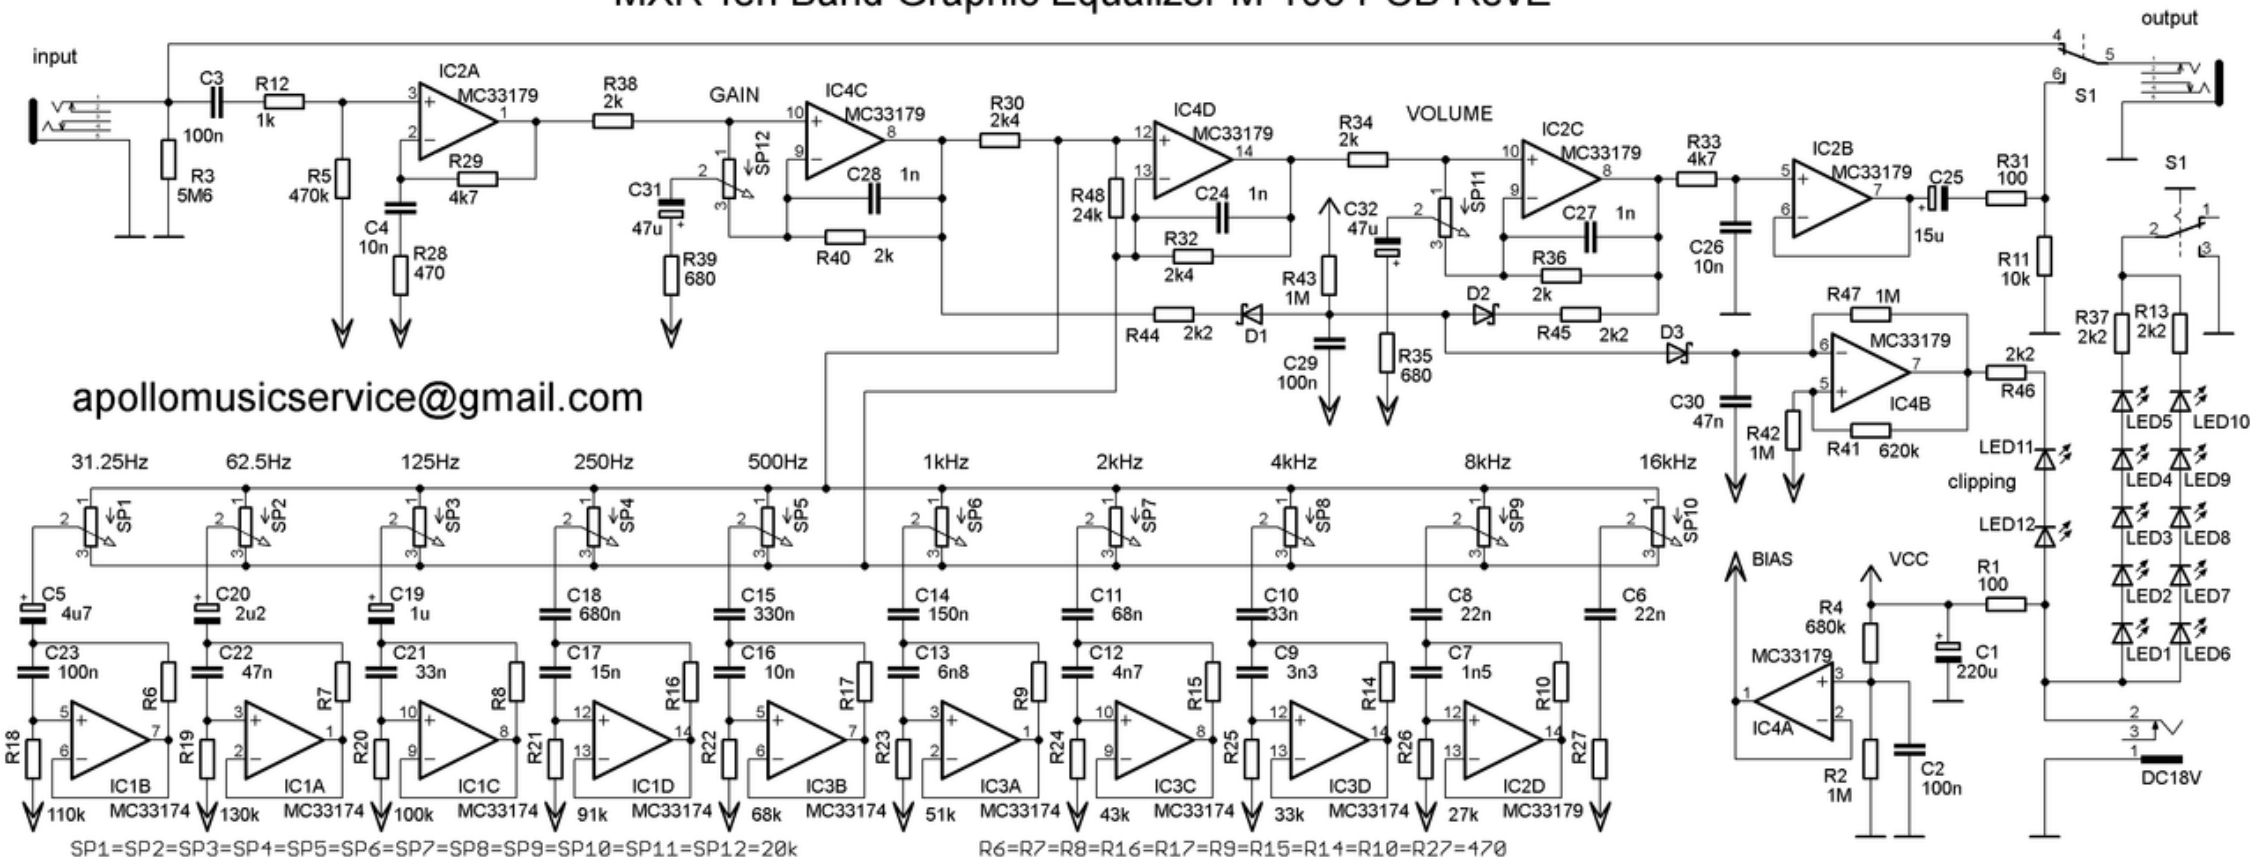

MXR Ten Band Graphic Equalizer M-108 PCB RevE

apollomusicservice@gmail.com