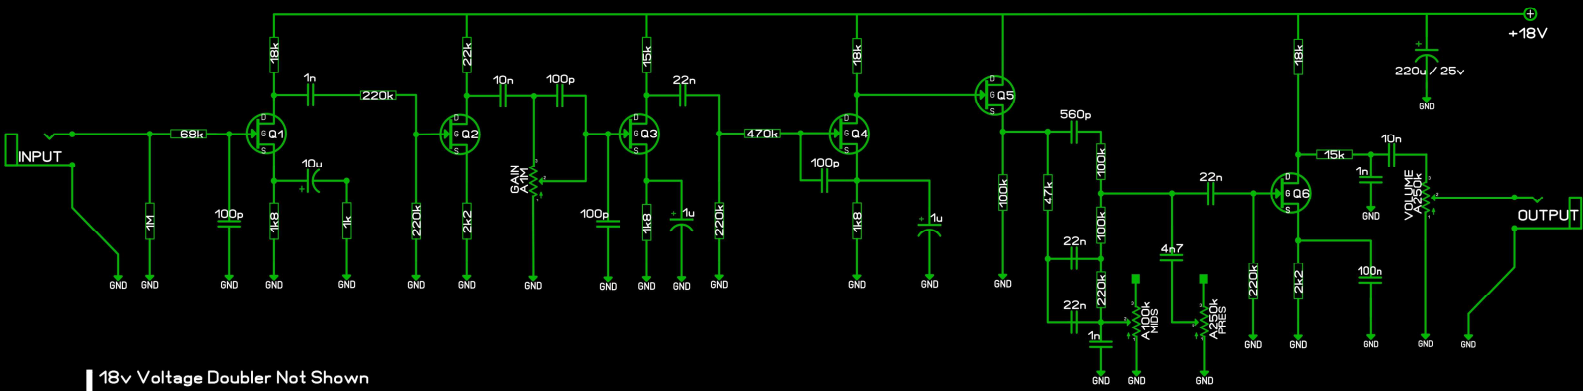

Menaclore

The Blackest of Black

18v Voltage Doubler Not Shown
 Q1 - Thru - Q6 = J202
 POTS
 A 250K x 2
 A 100K
 A 1M