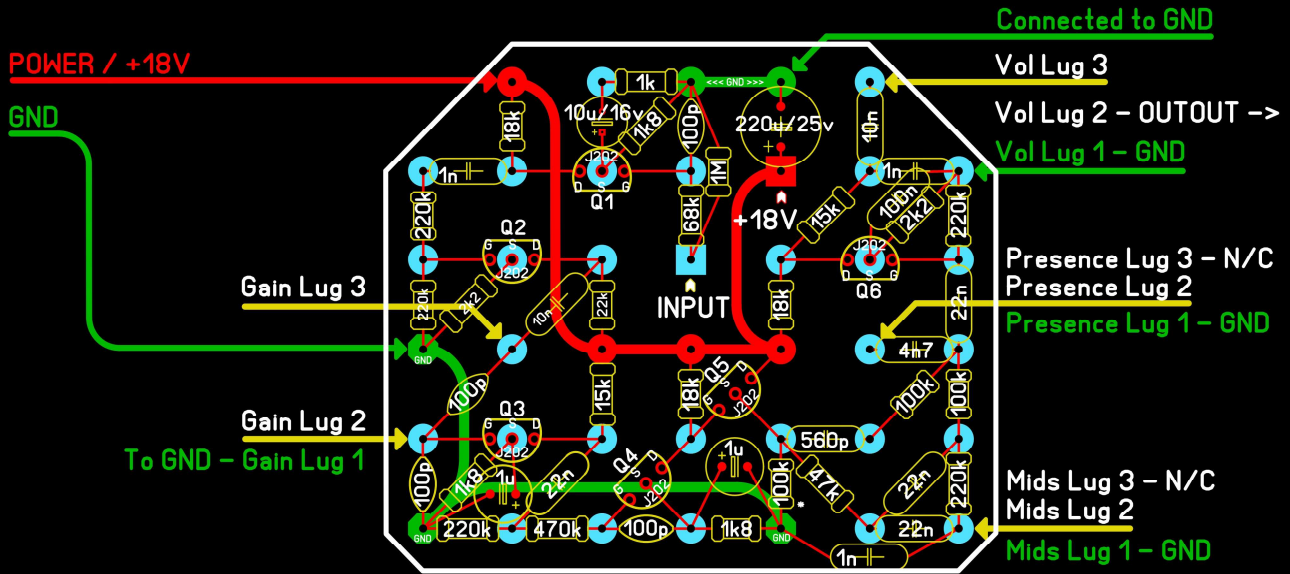

Menaclore

The Blackest of Black

18v Voltage Doubler Not Shown
 Q1 - Thru - Q6 = J202
 POTS
 A 250K x 2
 A 100K
 A 1M