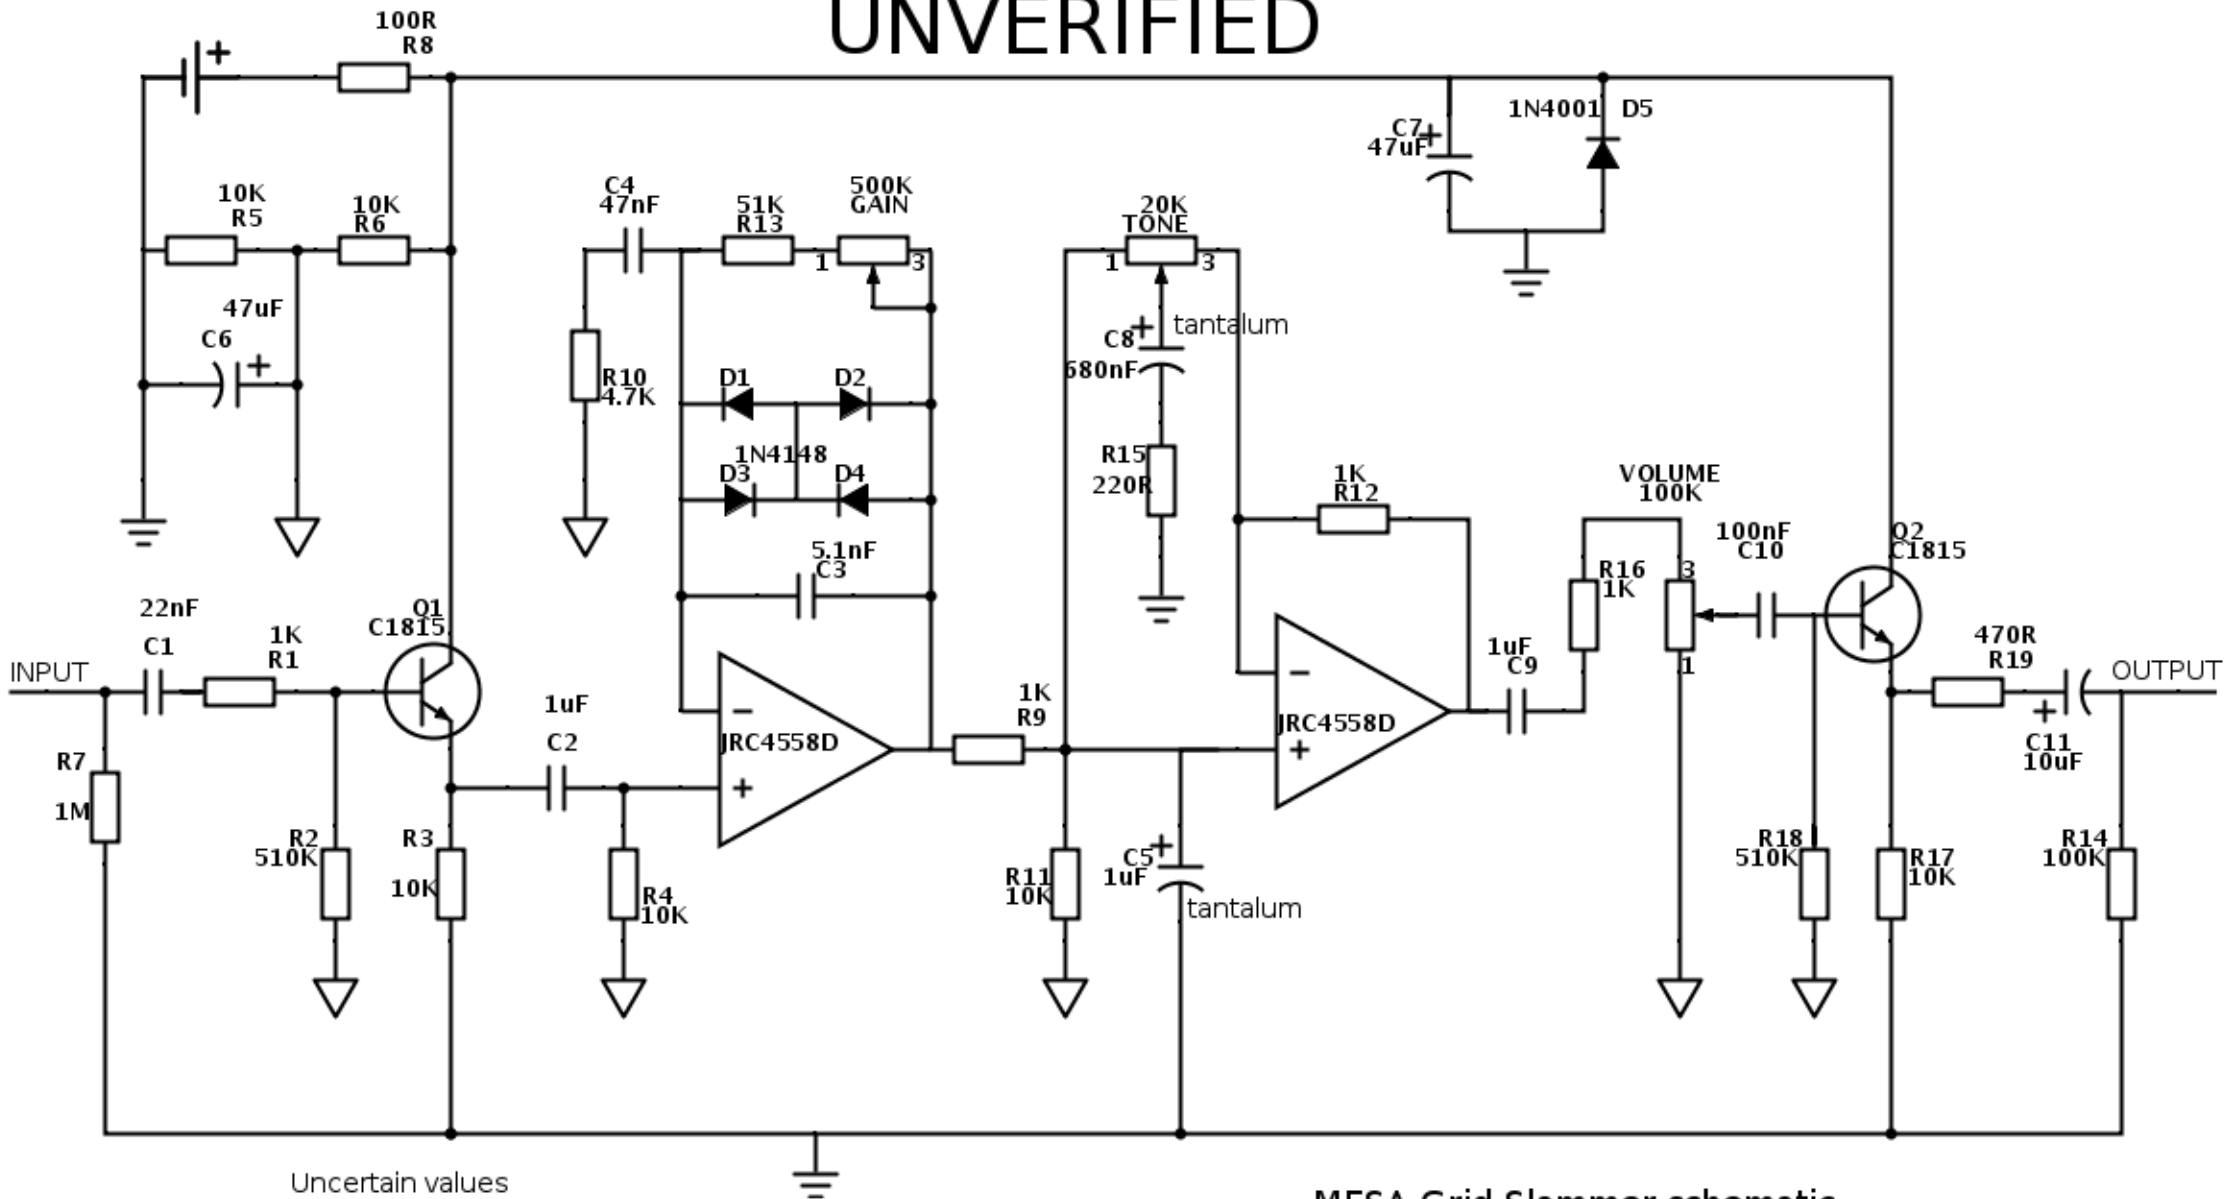

UNVERIFIED

MESA Grid Slammer schematic.
Traced by Fredrik Lyxzén. www.parasitstudio.se