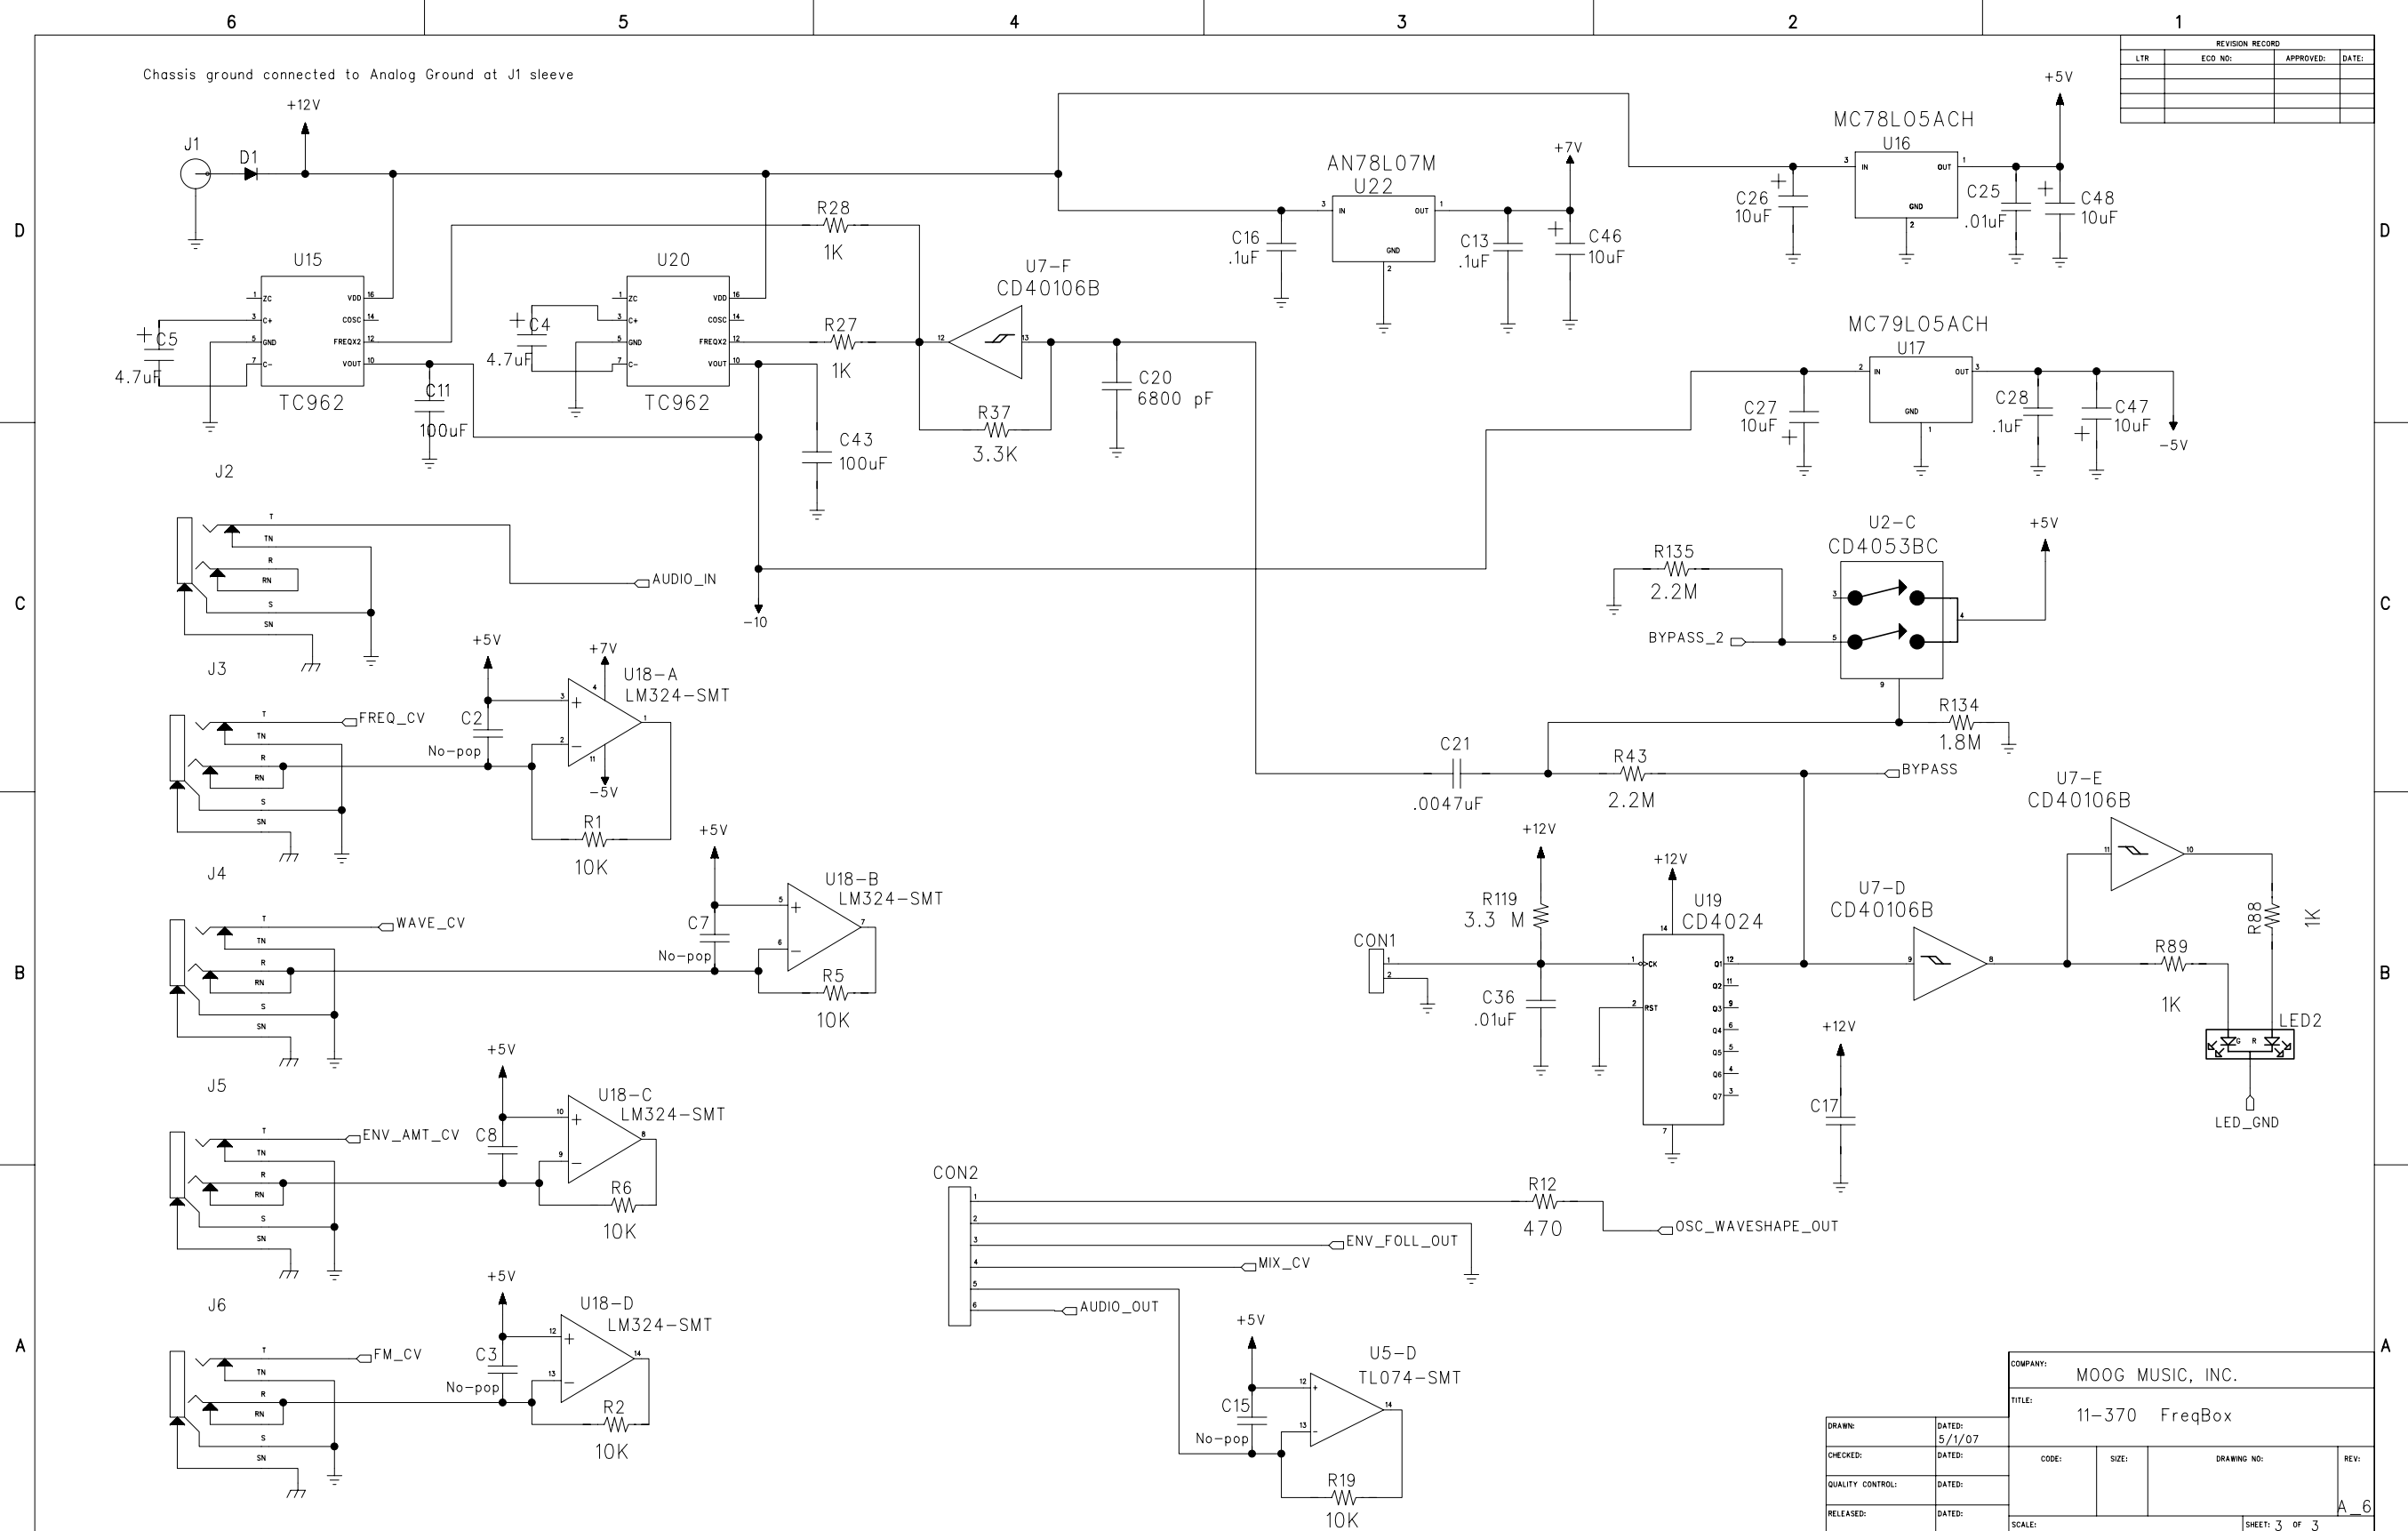

REVISION RECORD			
LTR	ECD NO:	APPROVED:	DATE:

COMPANY:		MOOG MUSIC, INC.	
TITLE:		11-370 FreqBox	
DRAWN:	DATED:	CODE:	SIZE:
CHECKED:	5/1/07	DRAWING NO:	REV: A6
QUALITY CONTROL:	DATED:	SCALE:	SHEET: 1 of 3
RELEASED:	DATED:		

REVISION RECORD			
LTR	ECO NO:	APPROVED:	DATE:

COMPANY:		MOOG MUSIC, INC.	
TITLE:		11-370 FreqBox	
DRAWN:	DATED:	CODE:	REV:
CHECKED:	DATED:	SIZE:	A6
QUALITY CONTROL:	DATED:	DRAWING NO:	
RELEASED:	DATED:	SCALE:	SHEET: 2 OF 3

REVISION RECORD			
LTR	ECO NO:	APPROVED:	DATE:

DRAWN:		DATED: 5/1/07		COMPANY: MOOG MUSIC, INC.	
CHECKED:		DRAWING NO:		TITLE: 11-370 FreqBox	
QUALITY CONTROL:		CODE:	SIZE:	REVISION:	REV:
RELEASED:		SCALE:		SHEET: 3 OF 3	