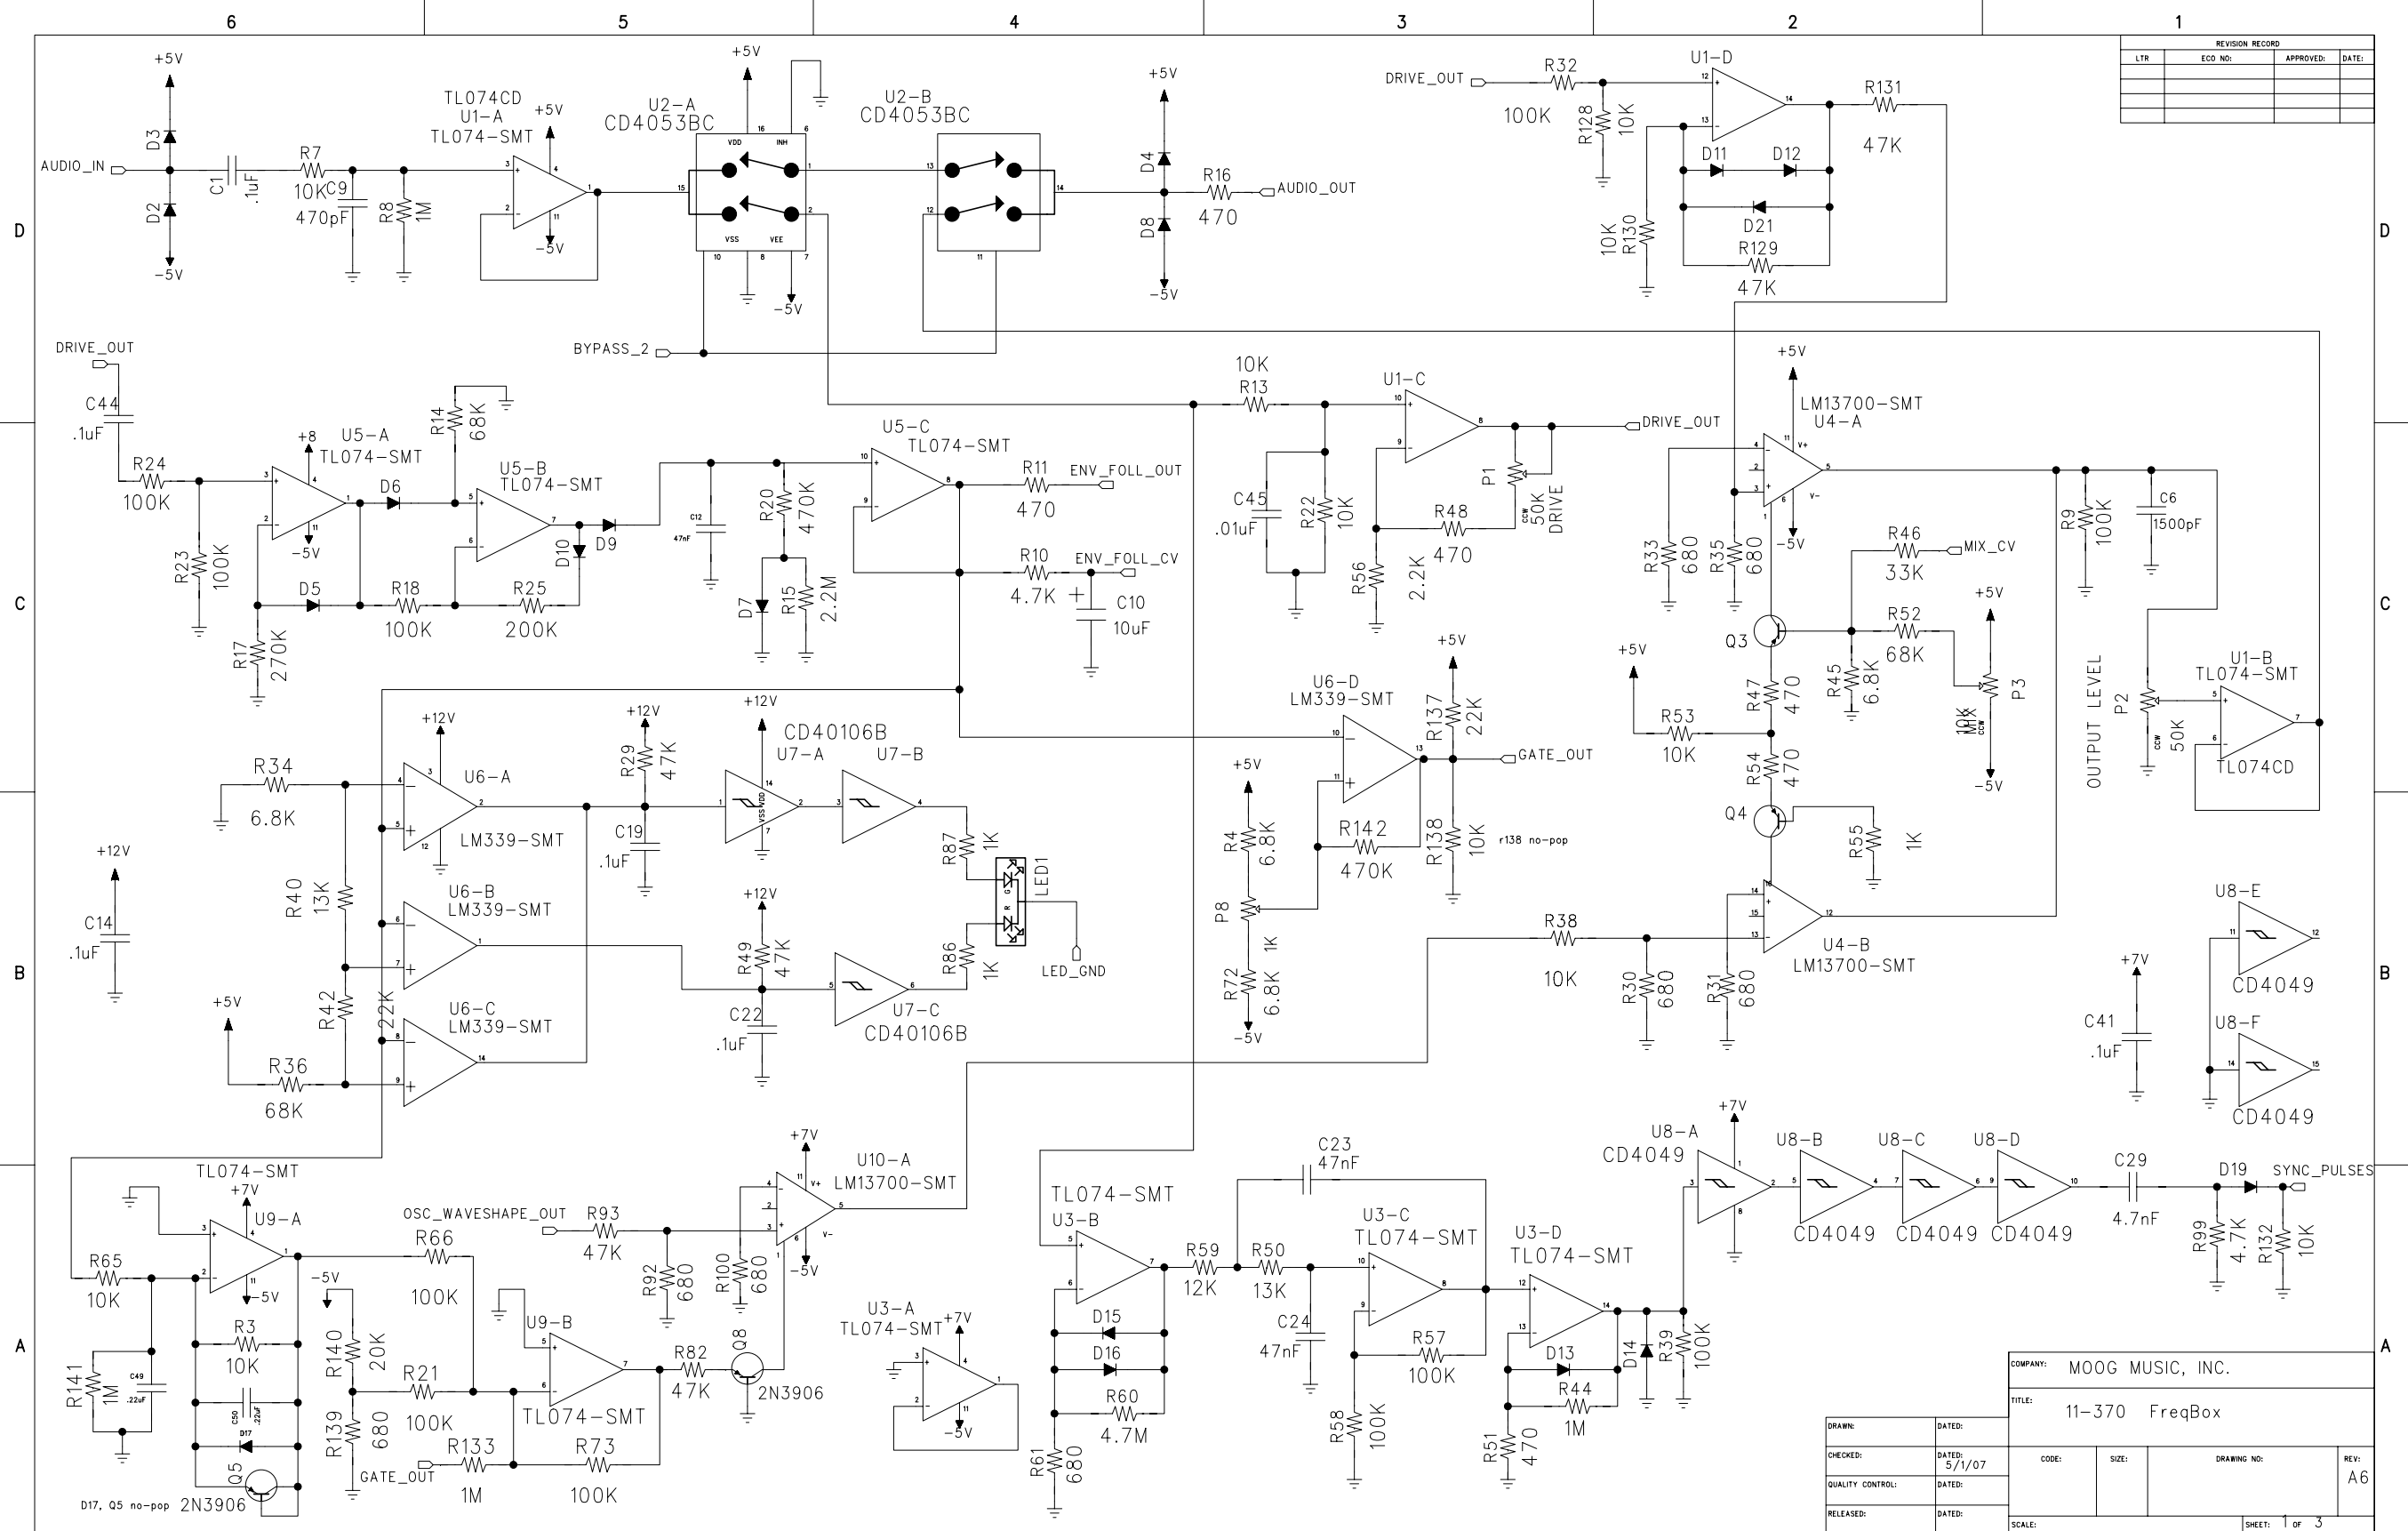

REVISION RECORD			
LTR	ECD NO:	APPROVED:	DATE:

COMPANY:		MOOG MUSIC, INC.	
TITLE:		11-370 FreqBox	
DRAWN:	DATED:	CODE:	SIZE:
CHECKED:	5/1/07	DRAWING NO:	REV: A6
QUALITY CONTROL:	DATED:	SCALE:	SHEET: 1 of 3
RELEASED:	DATED:		

REVISION RECORD			
LTR	ECO NO:	APPROVED:	DATE:

COMPANY:		MOOG MUSIC, INC.	
TITLE:		11-370 FreqBox	
DRAWN:	DATED:	CODE:	REV:
CHECKED:	DATED:	SIZE:	A6
QUALITY CONTROL:	DATED:	DRAWING NO:	
RELEASED:	DATED:	SCALE:	SHEET: 2 OF 3

REVISION RECORD			
LTR	ECO NO:	APPROVED:	DATE:

DRAWN:		DATED: 5/1/07		COMPANY: MOOG MUSIC, INC.	
CHECKED:		DRAWING NO:		TITLE: 11-370 FreqBox	
QUALITY CONTROL:		CODE:	SIZE:	REVISION:	REV:
RELEASED:		SCALE:		SHEET: 3 OF 3	