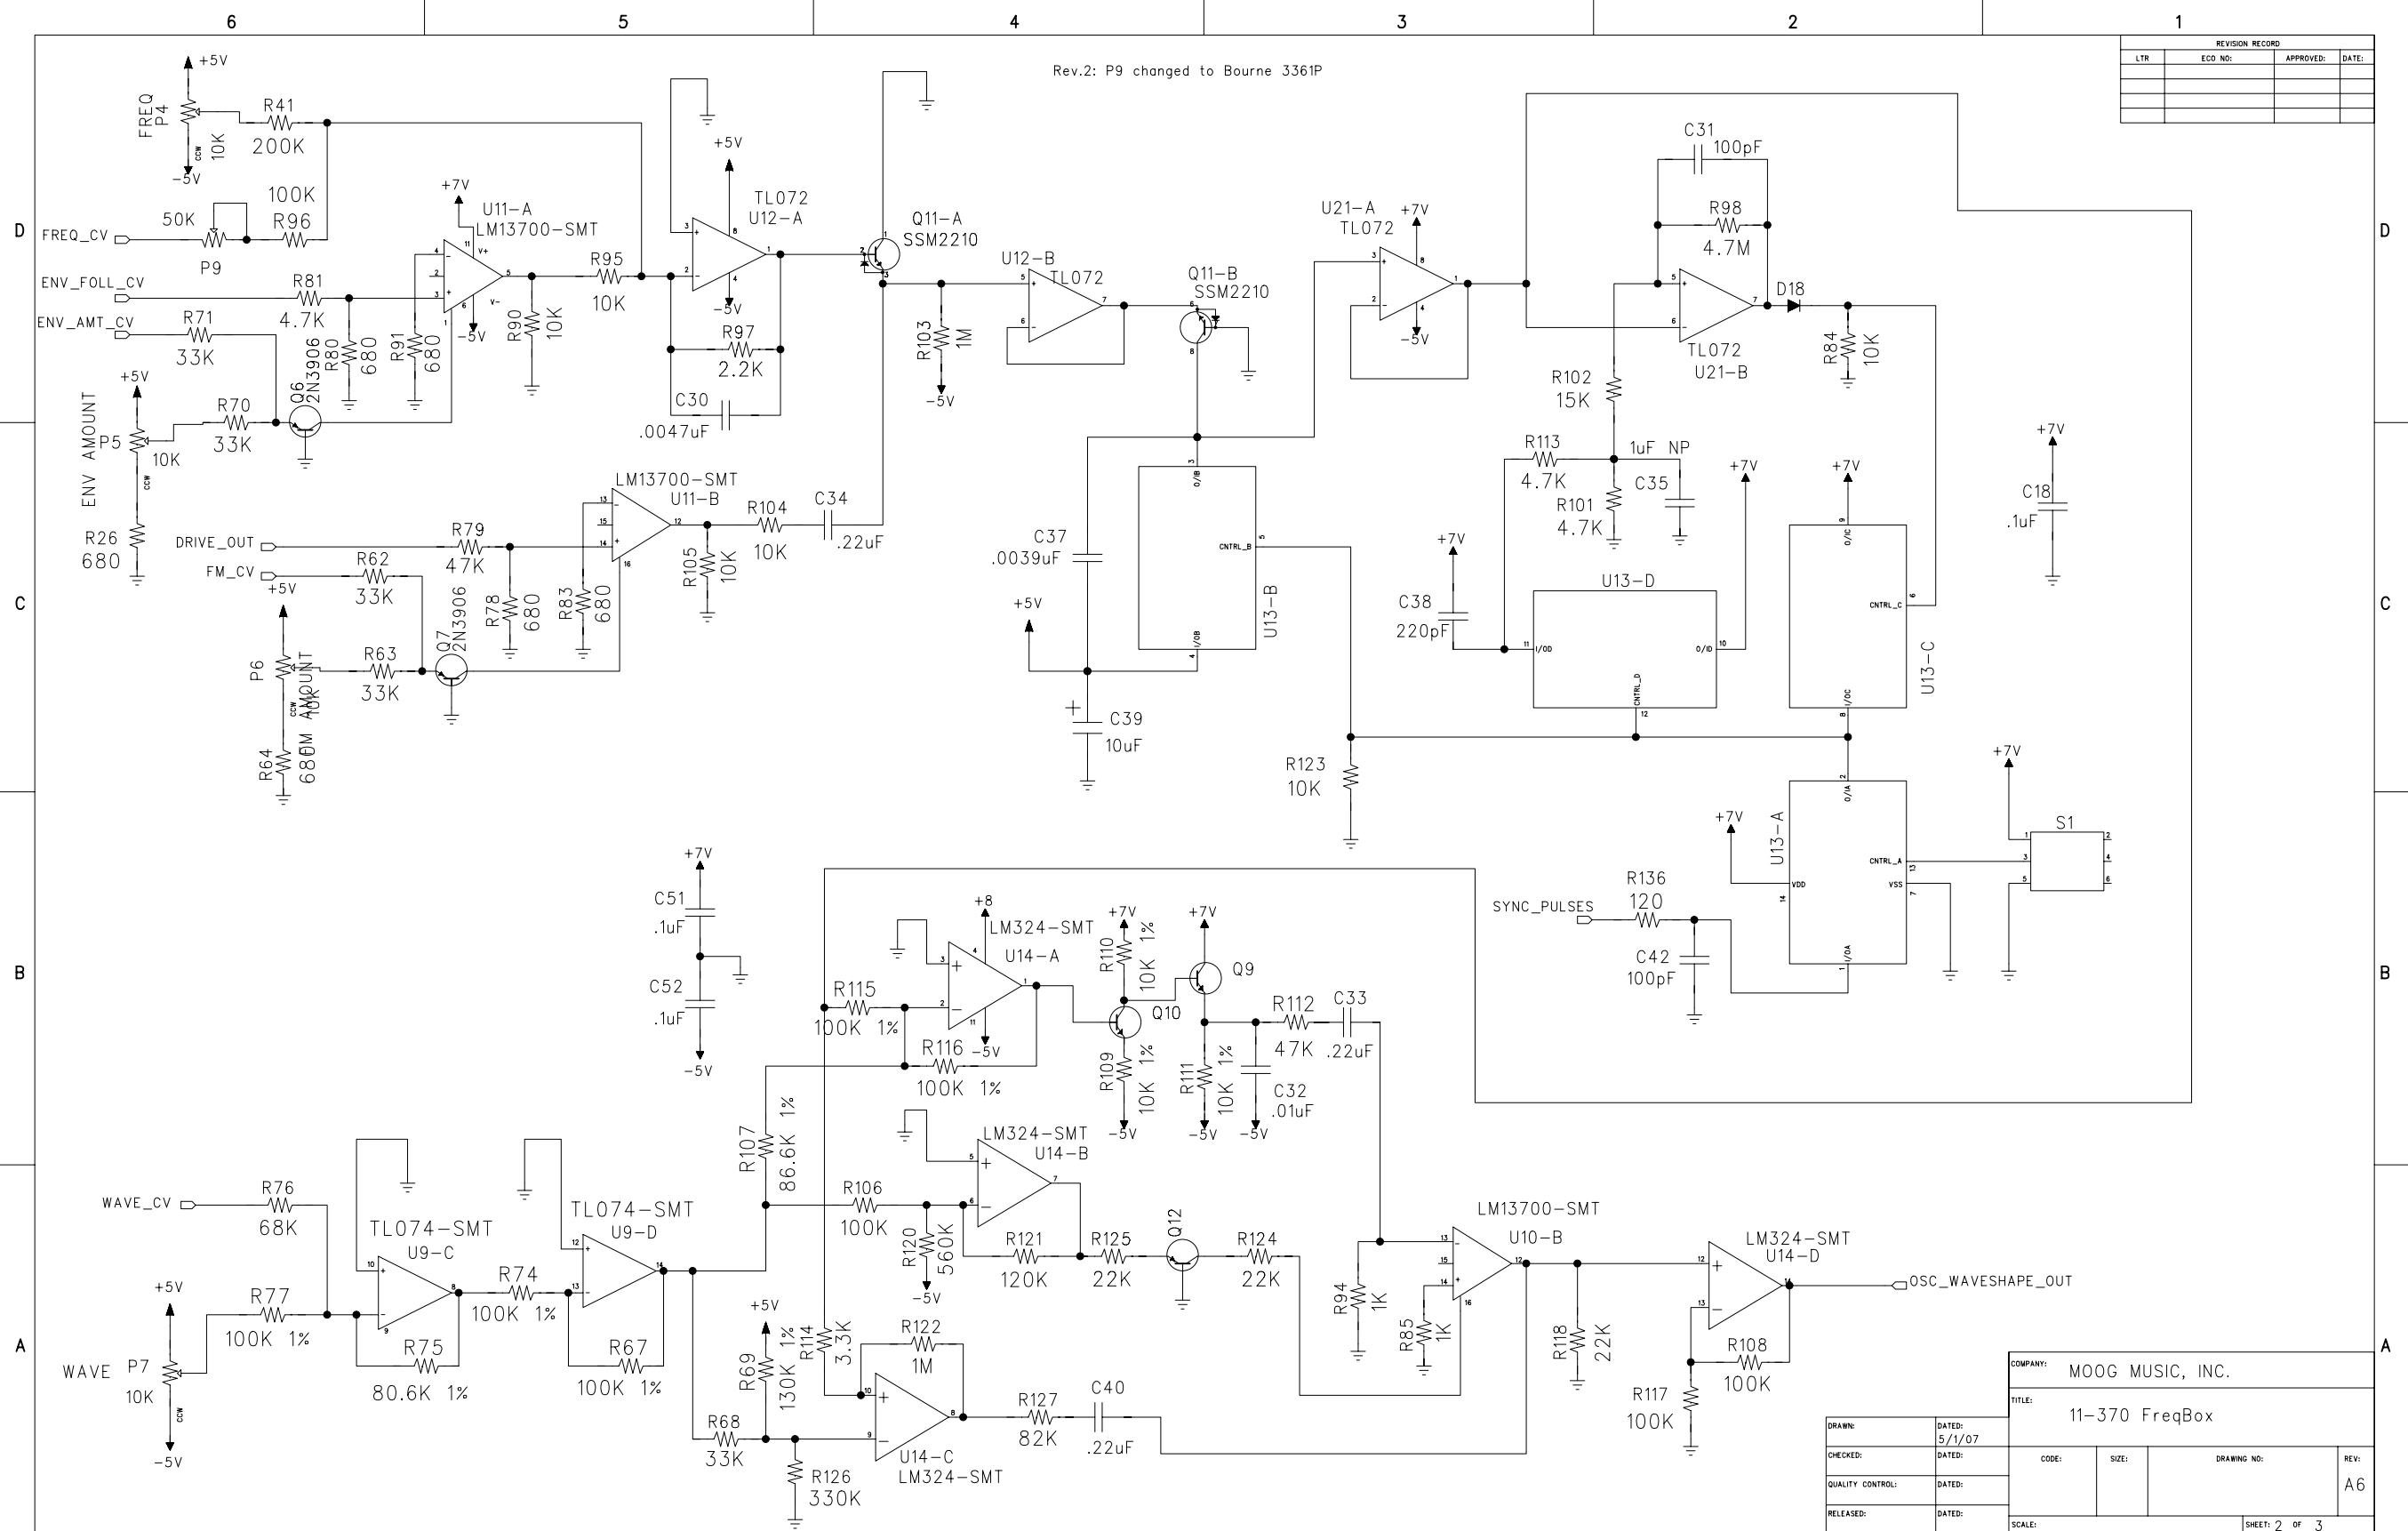

REVISION RECORD			
LTR	ECD NO:	APPROVED:	DATE:

COMPANY:		MOOG MUSIC, INC.	
TITLE:		11-370 FreqBox	
DRAWN:	DATED:	CODE:	SIZE:
CHECKED:	5/1/07	DRAWING NO:	REV: A6
QUALITY CONTROL:	DATED:	SCALE:	SHEET: 1 of 3
RELEASED:	DATED:		

REVISION RECORD			
LTR	ECO NO:	APPROVED:	DATE:

COMPANY:		MOOG MUSIC, INC.	
TITLE:		11-370 FreqBox	
DRAWN:	DATED:	CODE:	REV:
CHECKED:	DATED:	SIZE:	A6
QUALITY CONTROL:	DATED:	DRAWING NO:	
RELEASED:	DATED:	SCALE:	SHEET: 2 OF 3

REVISION RECORD			
LTR	ECO NO:	APPROVED:	DATE:

DRAWN:		DATED: 5/1/07		COMPANY: MOOG MUSIC, INC.	
CHECKED:		DRAWING NO:		TITLE: 11-370 FreqBox	
QUALITY CONTROL:		CODE:	SIZE:	REVISION:	REV:
RELEASED:		SCALE:		SHEET: 3 OF 3	