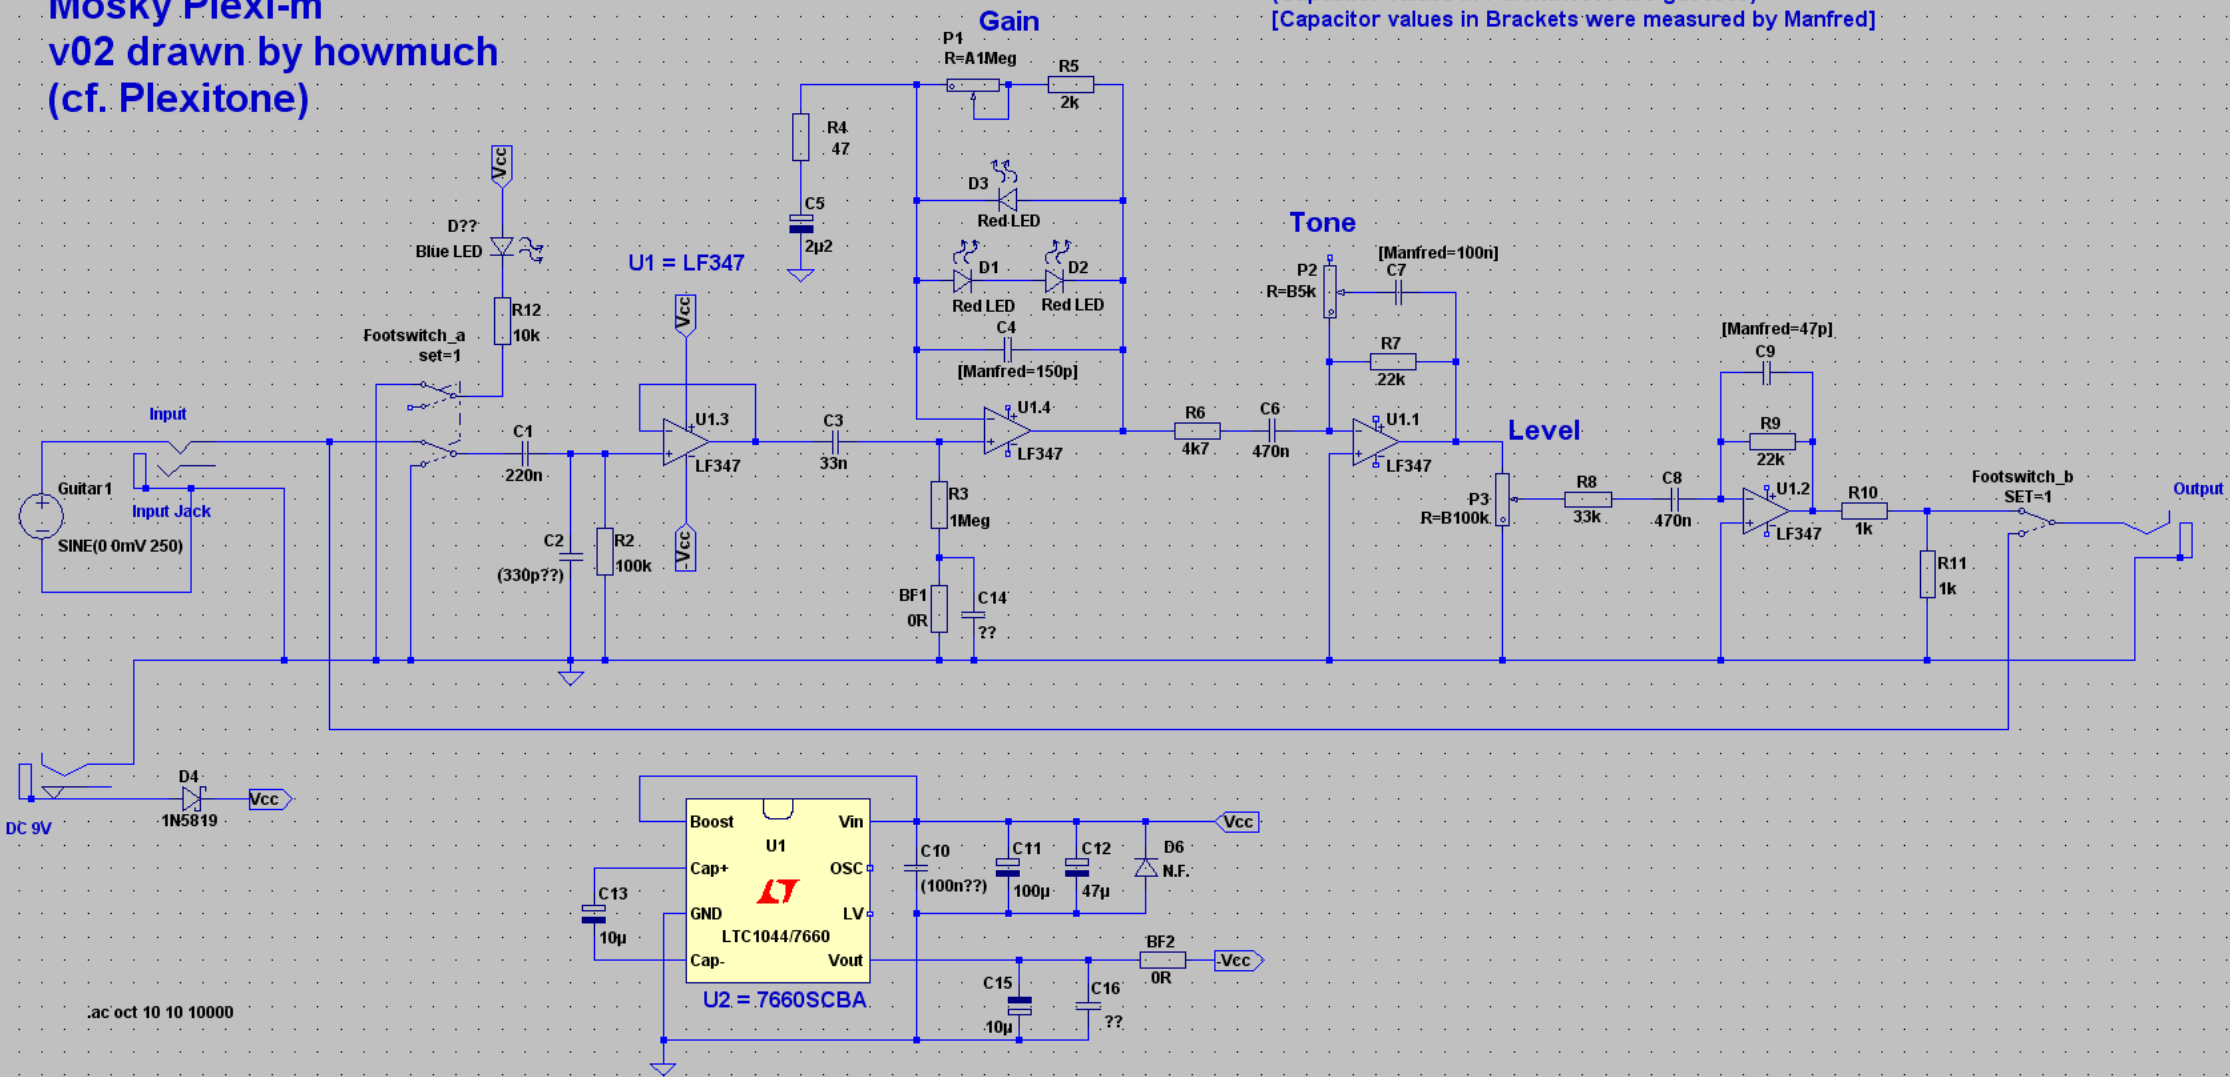

Mosky Plexi-m v02 drawn by howmuch (cf. Plexitone)

(Capacitor values in Parentheses are guesses)
[Capacitor values in Brackets were measured by Manfred]

ac oct 10 10 10000