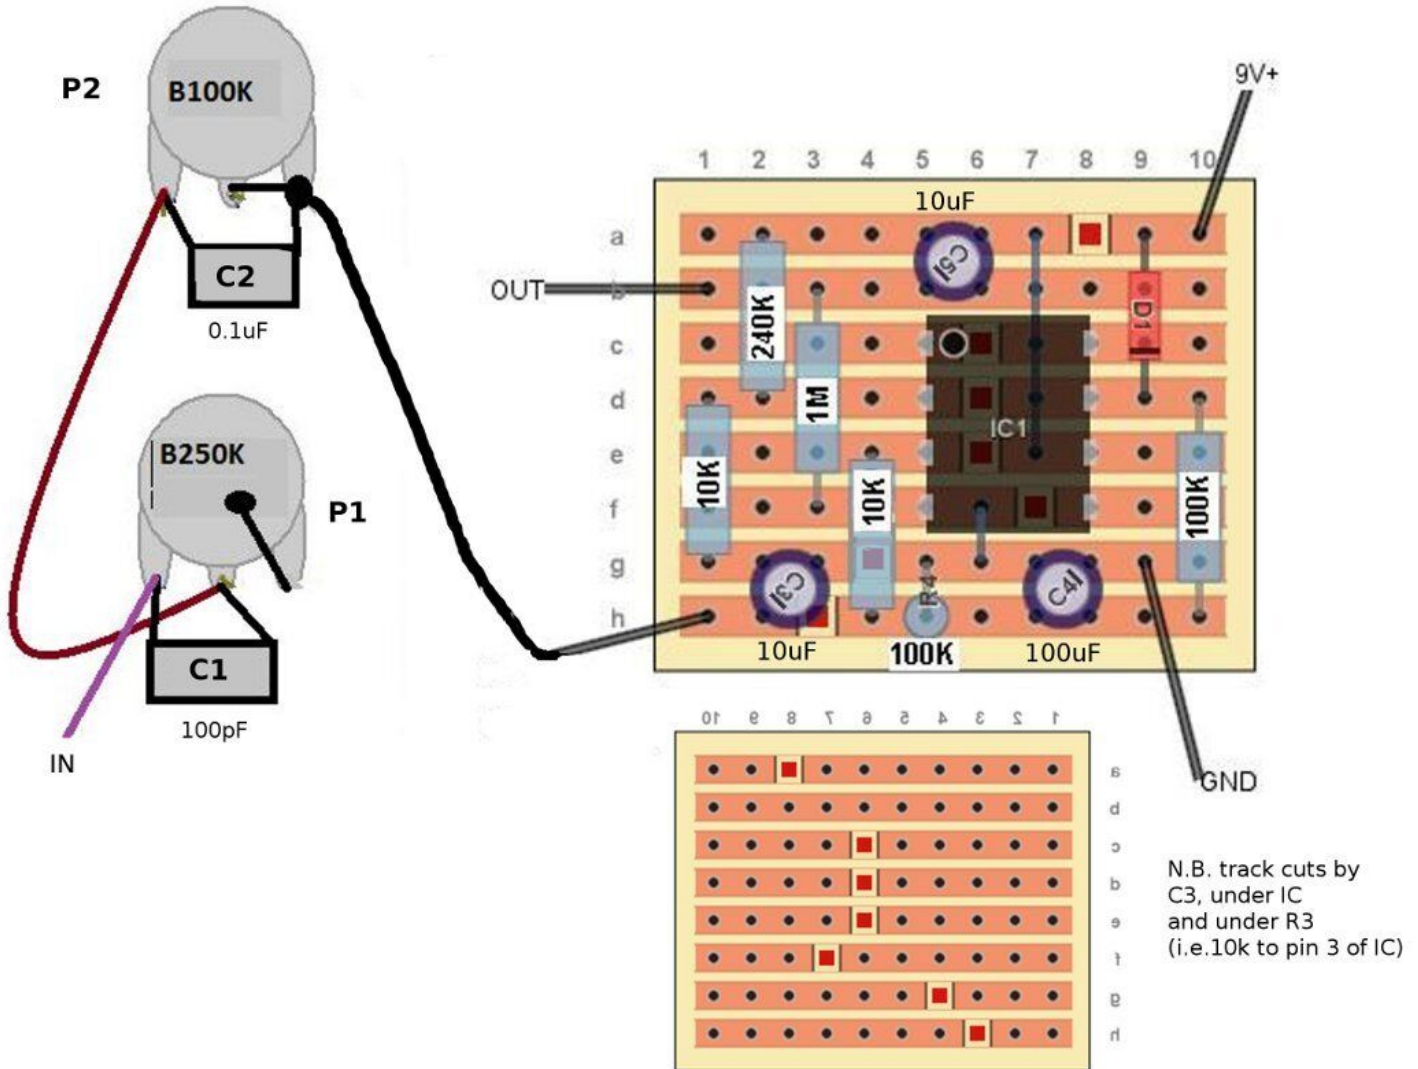

Brainwashed

CLASSIC TONE PREAMP

BILL OF MATERIALS

- | | |
|----------|-----------|
| R1=10k | C1=100pF |
| R2=240k | C2=0.1uF |
| R3=10k | C3=10uF |
| R4=100k | C4=100uF |
| R5=100k | C5=10uF |
| R7=1M | |
| | D1=1N4001 |
| P1=B250K | IC=LM741 |
| P2=B100K | |