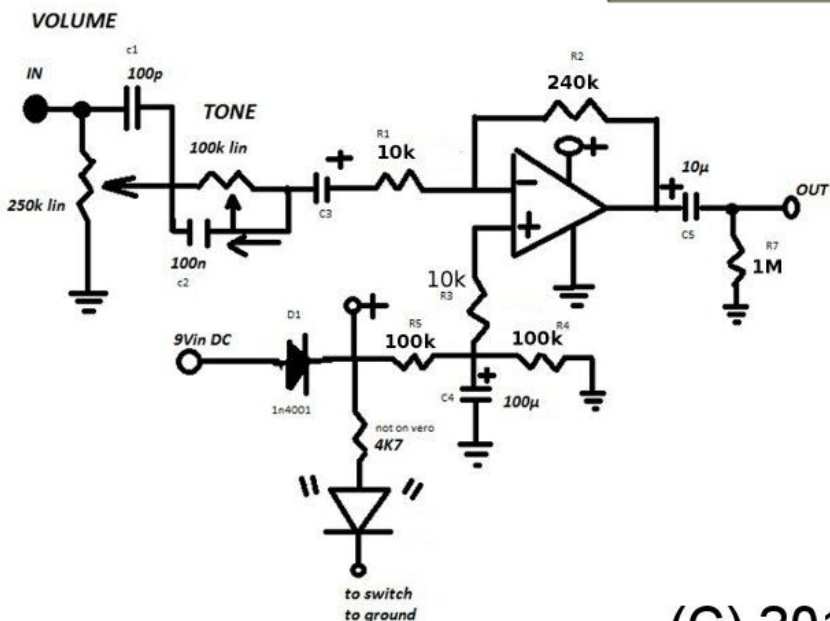

Brainwashed

CLASSIC TONE PREAMP

BILL OF MATERIALS

- | | |
|----------|-----------|
| R1=10k | C1=100pF |
| R2=240k | C2=0.1uF |
| R3=10k | C3=10uF |
| R4=100k | C4=100uF |
| R5=100k | C5=10uF |
| R7=1M | |
| | D1=1N4001 |
| P1=B250K | IC=LM741 |
| P2=B100K | |