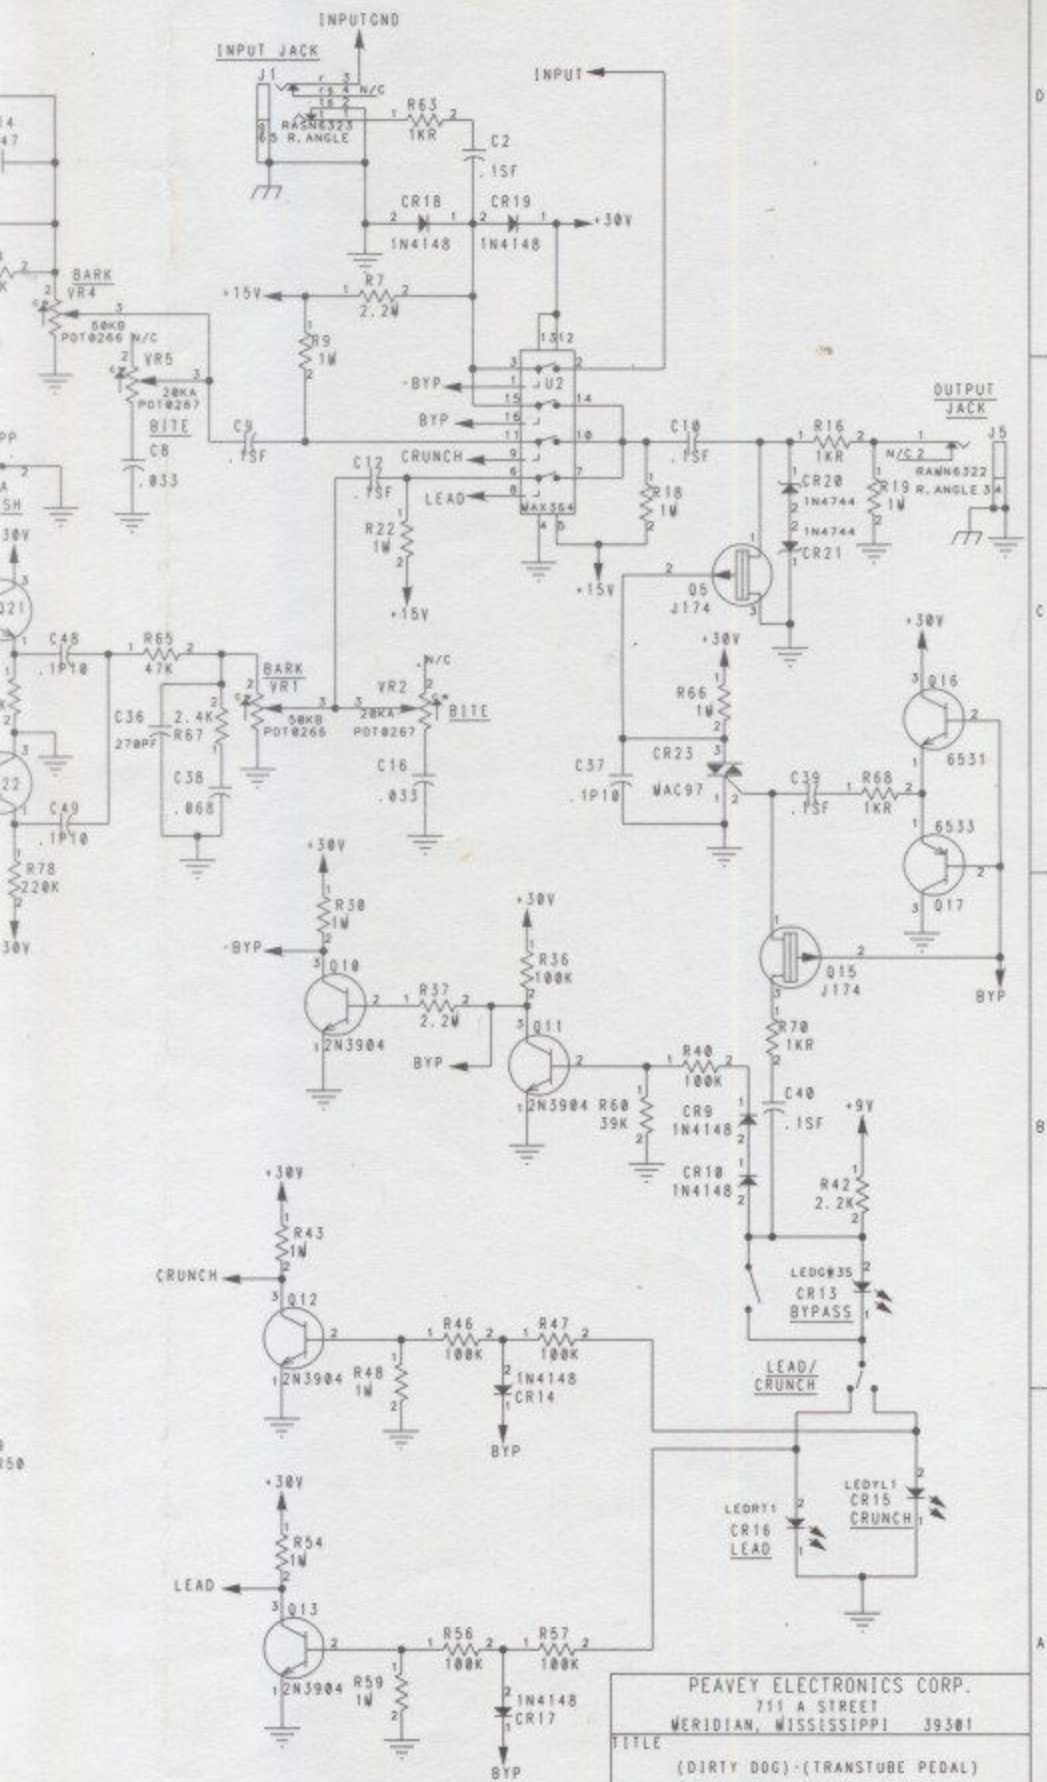

S1B 6N/C
N/C 5
4N/C
SUZPP

PEAVEY ELECTRONICS CORP.
711 A STREET
MERIDIAN, MISSISSIPPI 39301

TITLE
(DIRTY DOG)-(TRANSTUBE PEDAL)

SIZE	CODE	NUMBER	REV
C		81500214	
PRINT			
DATE	23-OCT-98		SHEET 1 OF 1