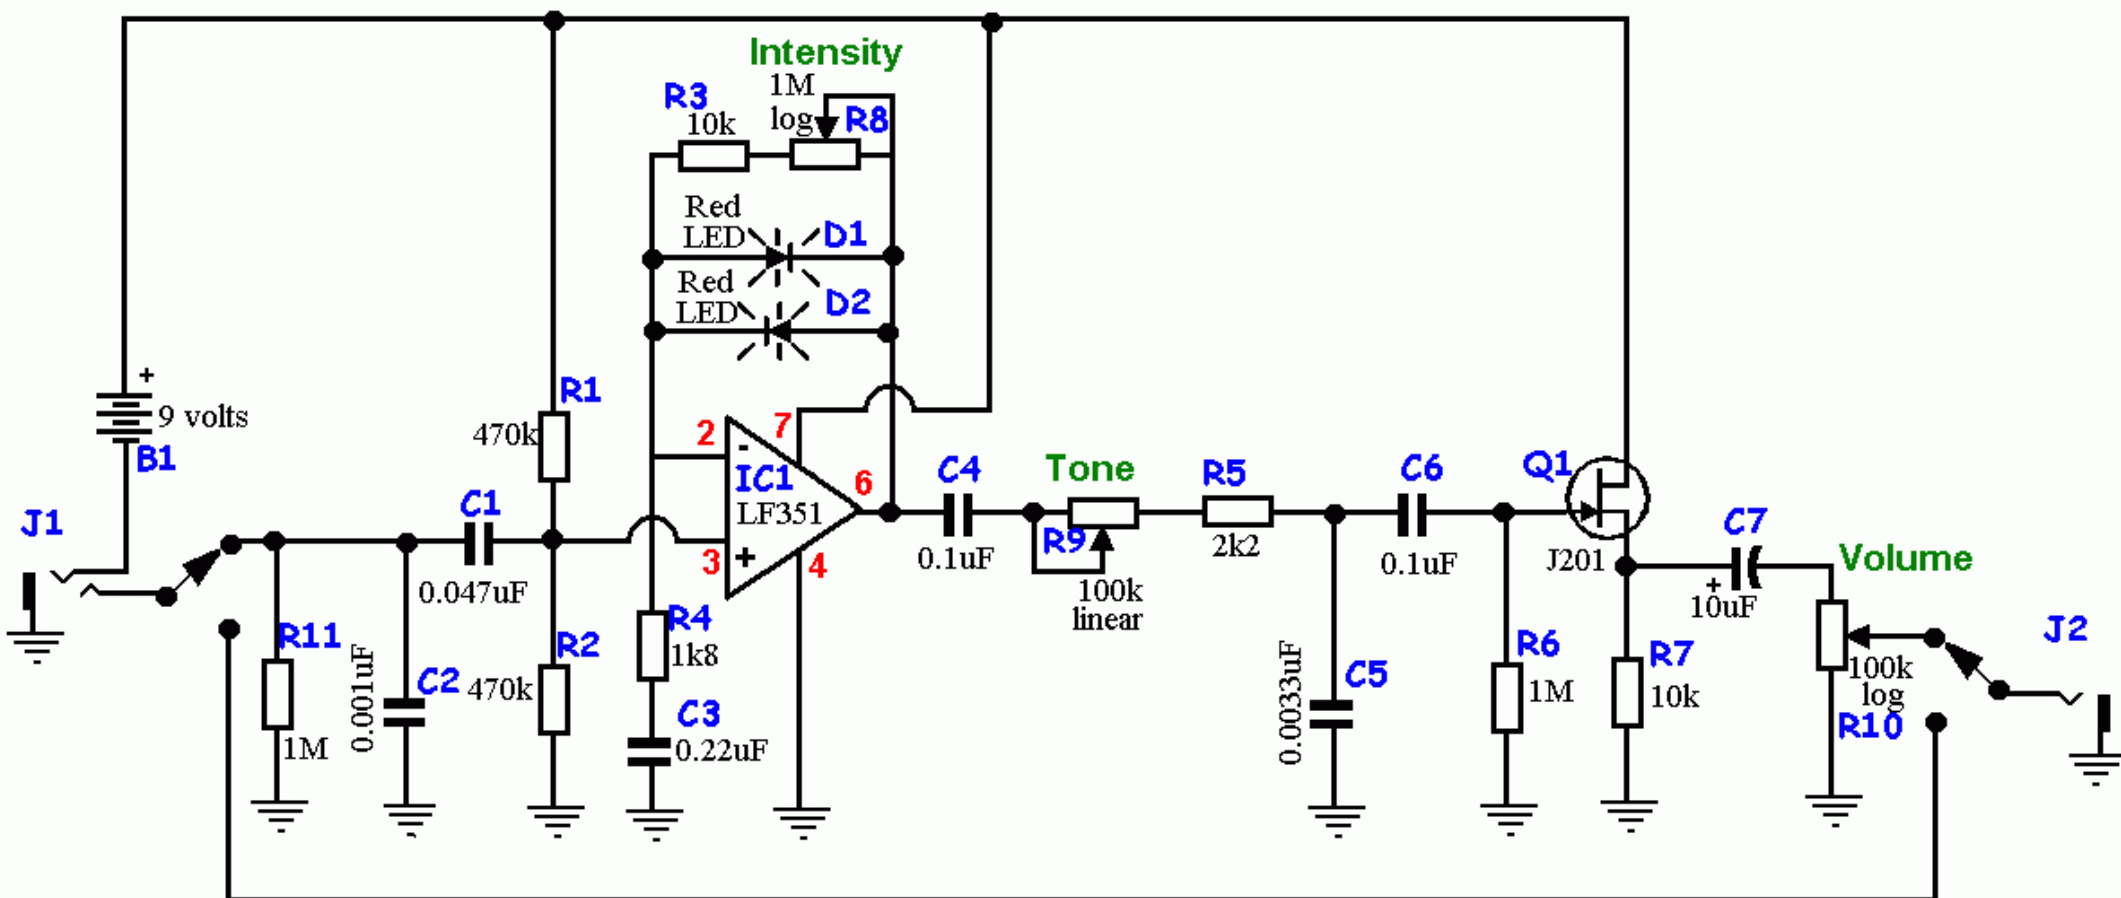

Robin Tomtlund's Red Fuzz

Drawn by: JD Sleep

Revision: 2004JAN11

Copyright 2004 JD Sleep

Permission refused for posting/serving this diagram from any site other than www.generalguitargadgets.com