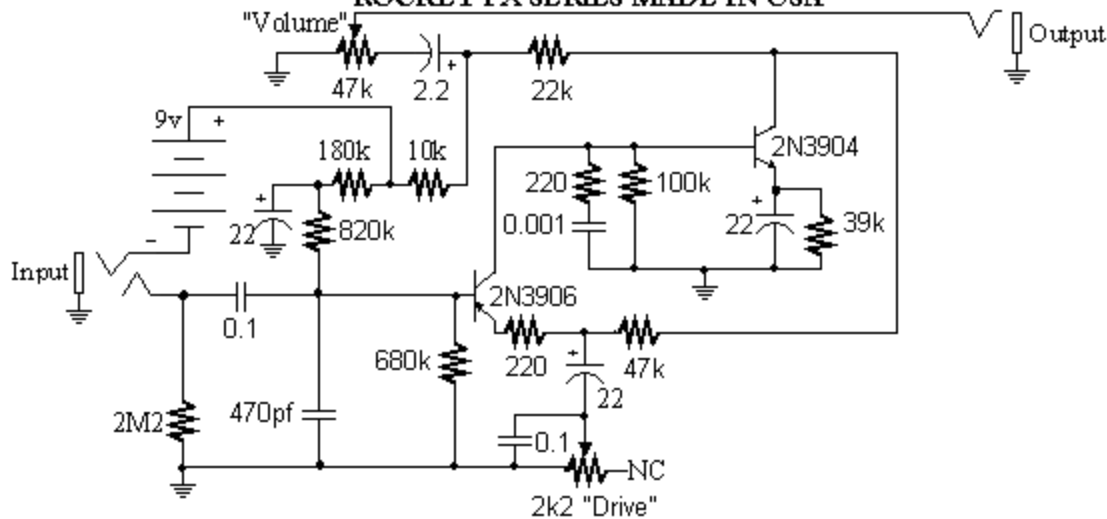

Roger Mayer Axis Fuzz

ROCKET FX SERIES MADE IN USA

Drawn by Justin Philpott 12-97
Redrawn by Tobias Karlsson 03-99