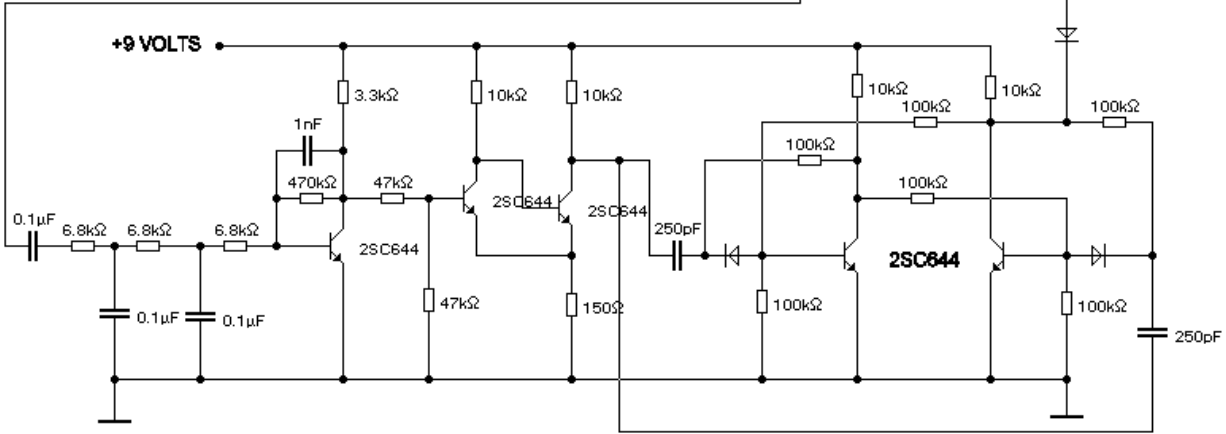

# SHIN\_EI OCTAVE BOX

DRAWN BY STELLAN LEHRBERG