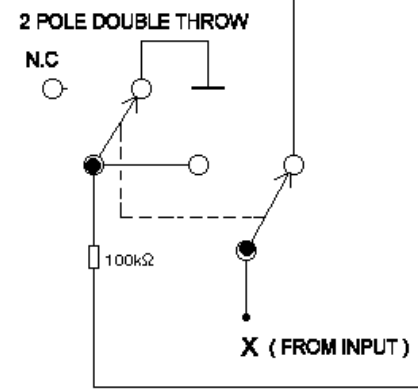

# SHIN\_EI OCTAVE BOX

DRAWN BY STELLAN LEHRBERG