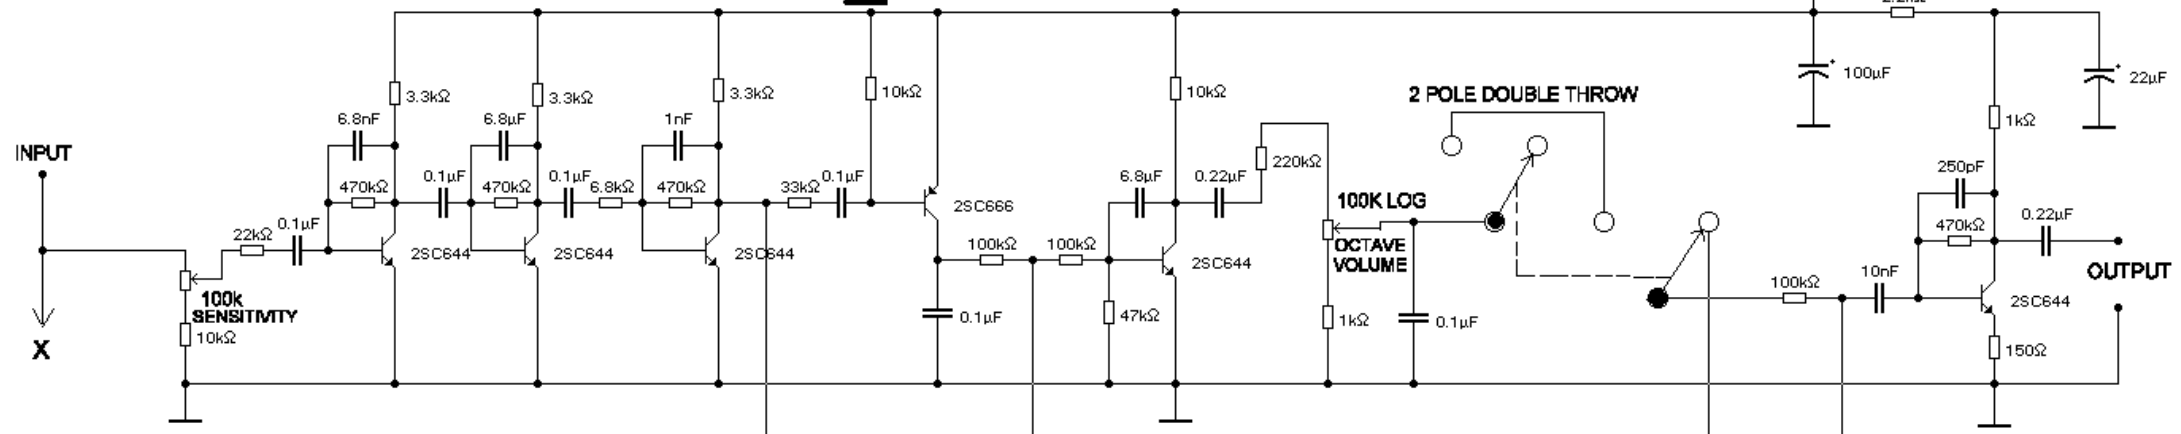

# SHIN\_EI OCTAVE BOX

DRAWN BY STELLAN LEHRBERG