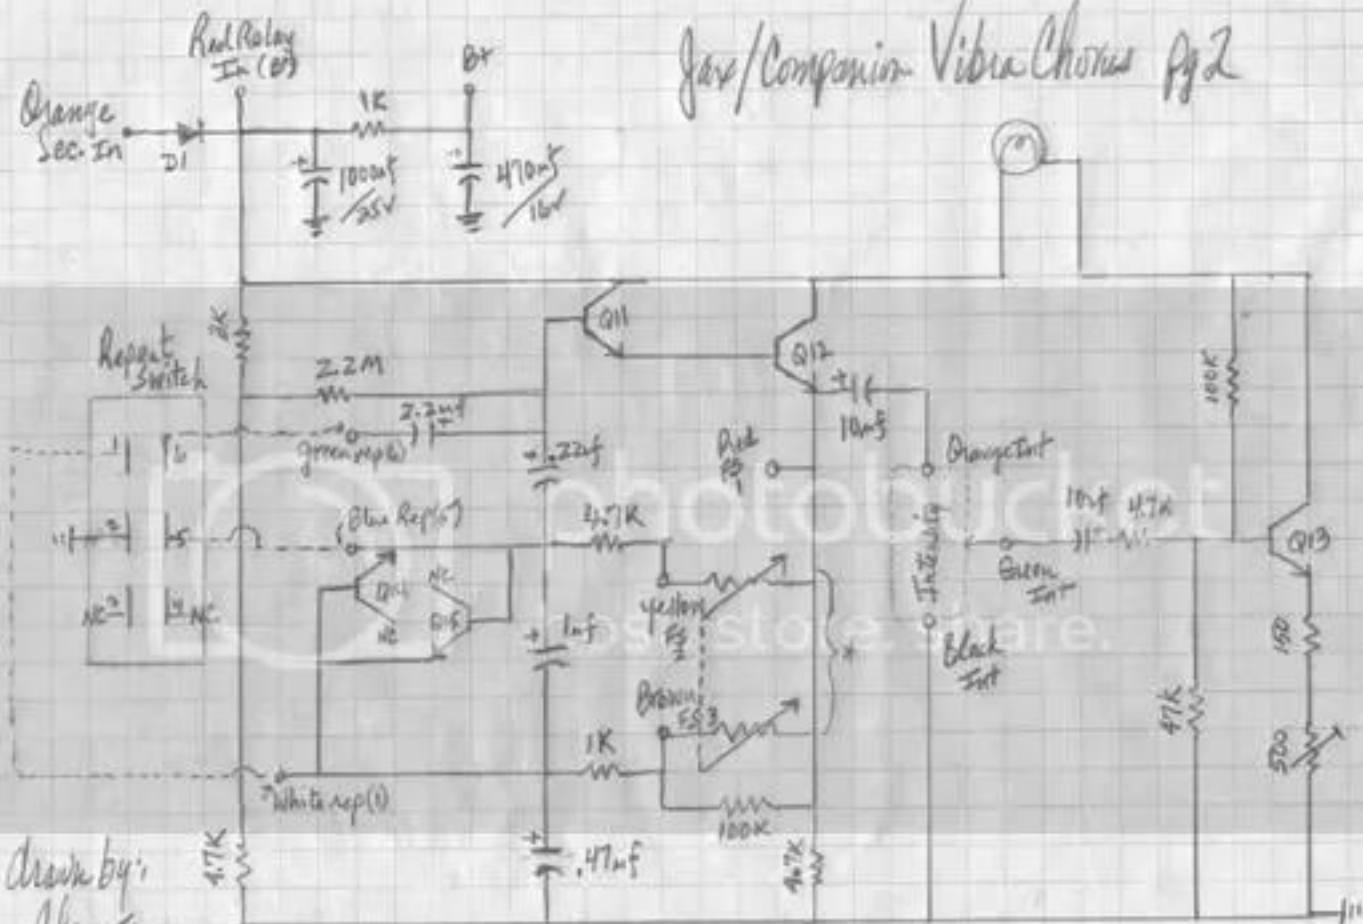

Tax/Compass Chassis & Apron Layout

drawn by
Clay Jones
2004

Light Switch on/off Output Flat Switch Repeat Trans/Keys/Chorus Switch Inputs

Jax/Companion Vibra Chorus pg 2

Drawn by:
Clay Jones 2004

* Dual ganged 100K-L pot. wired in pedal