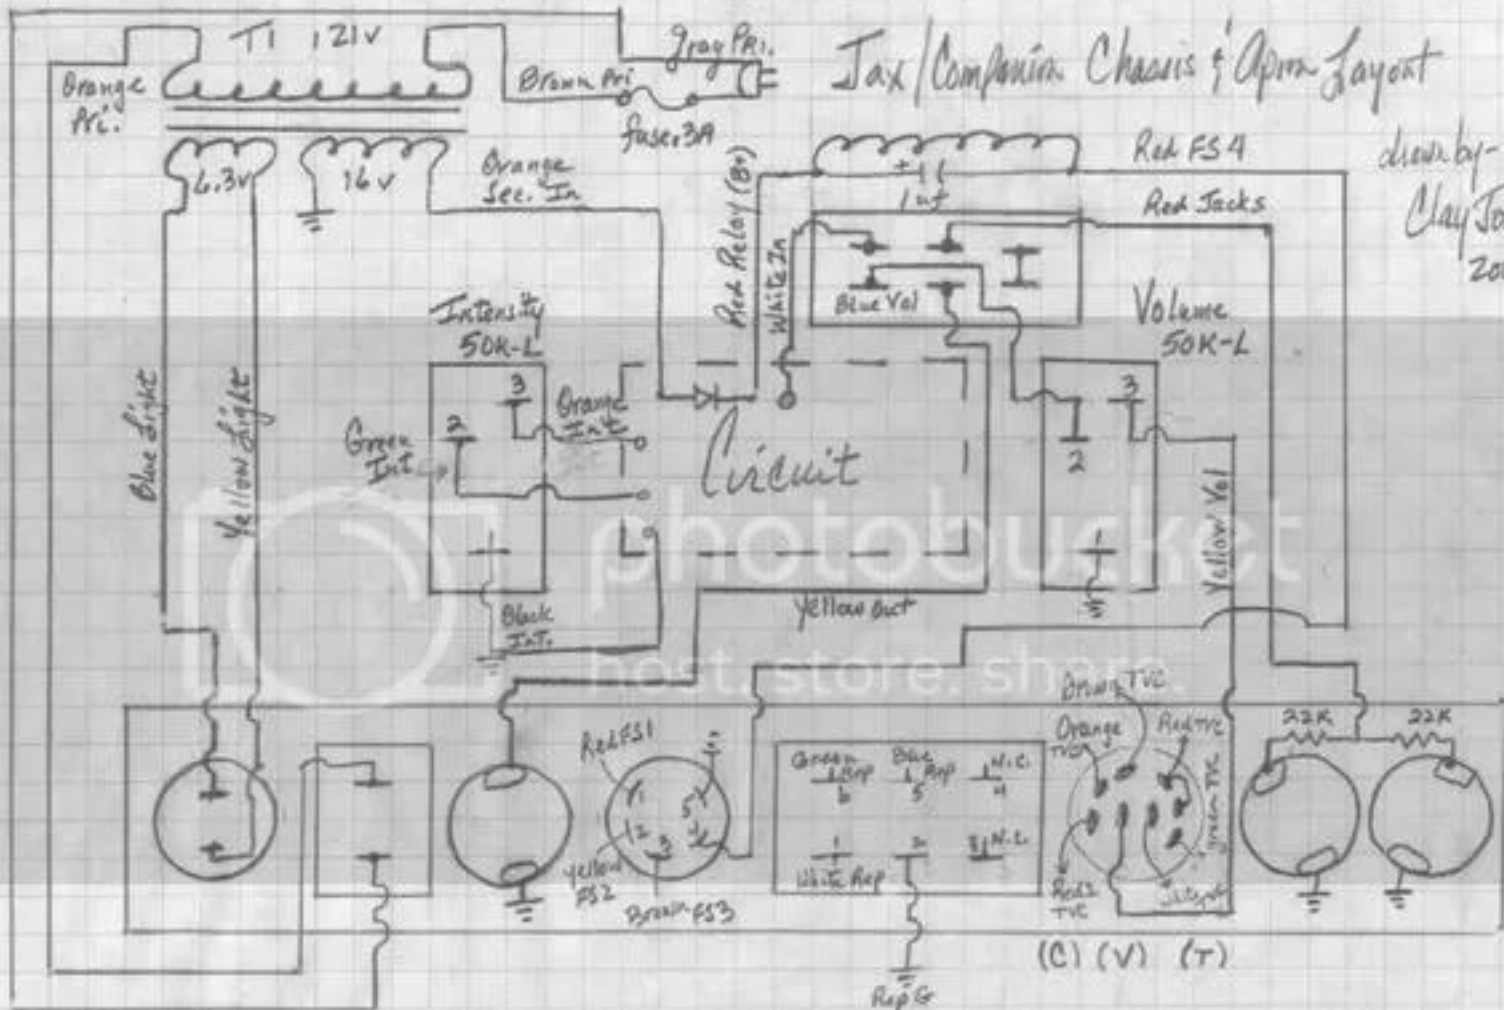

Tax/Compass Chassis & Apron Layout

drawn by
Clay Jones
2004

Light Switch on/off Output Flat Switch Repeat Trans/Keys/Chorus Switch Inputs

Jax/Companion Vibra Chorus pg 2

Drawn by:
Clay Jones 2004

* Dual ganged 100K-L pot. wired in pedal