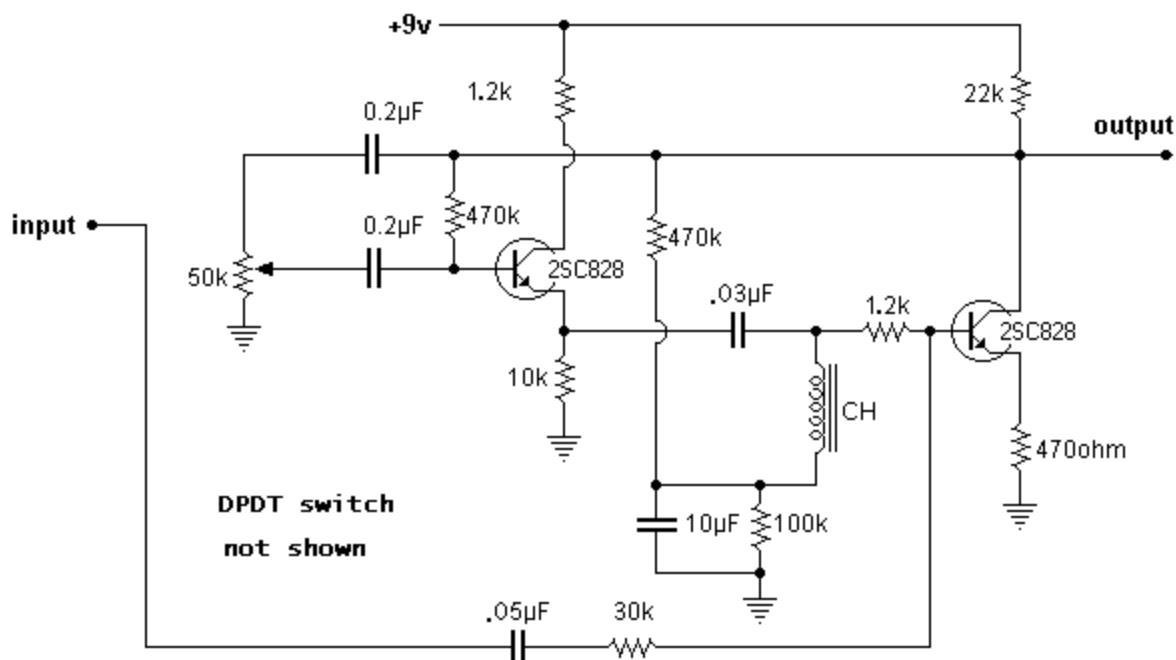

Shin-Ei/Companion Wah

Great sounding wah with very vocal effect. Does not give huge treble boost like common wahs, retains a sweet tone through pedal travel.

Schematic copied directly from factory print glued to bottom plate. No polarized caps shown on factory schematic, although a few were present in circuit. Transformer not measured.