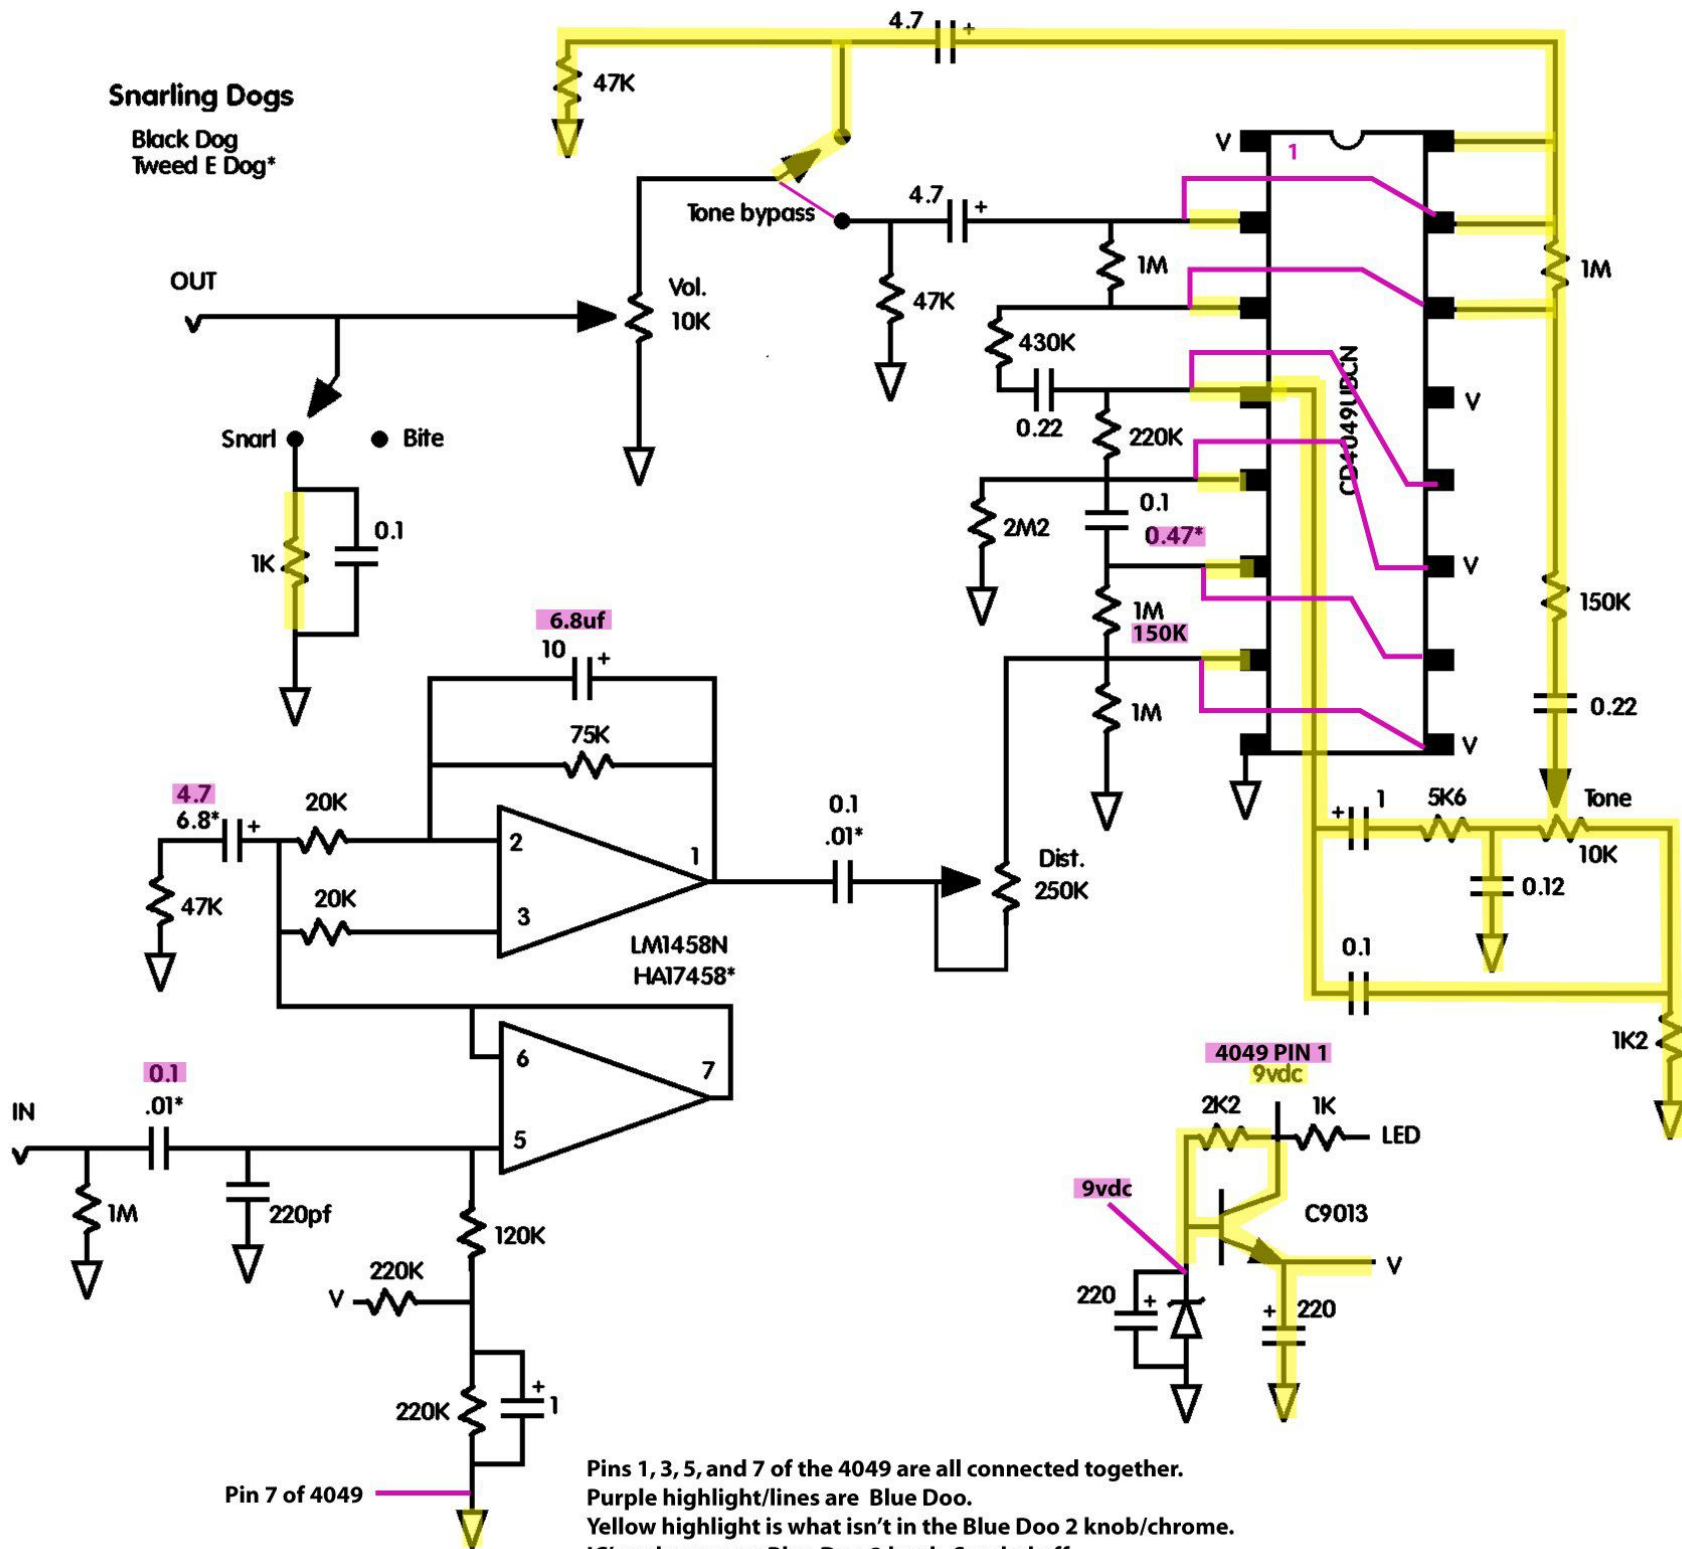

Snarling Dogs

Black Dog
Tweed E Dog*

Pin 7 of 4049

Pins 1, 3, 5, and 7 of the 4049 are all connected together.
Purple highlight/lines are Blue Doo.
Yellow highlight is what isn't in the Blue Doo 2 knob/chrome.
IC's unknown on Blue Doo 2 knob. Sanded off.