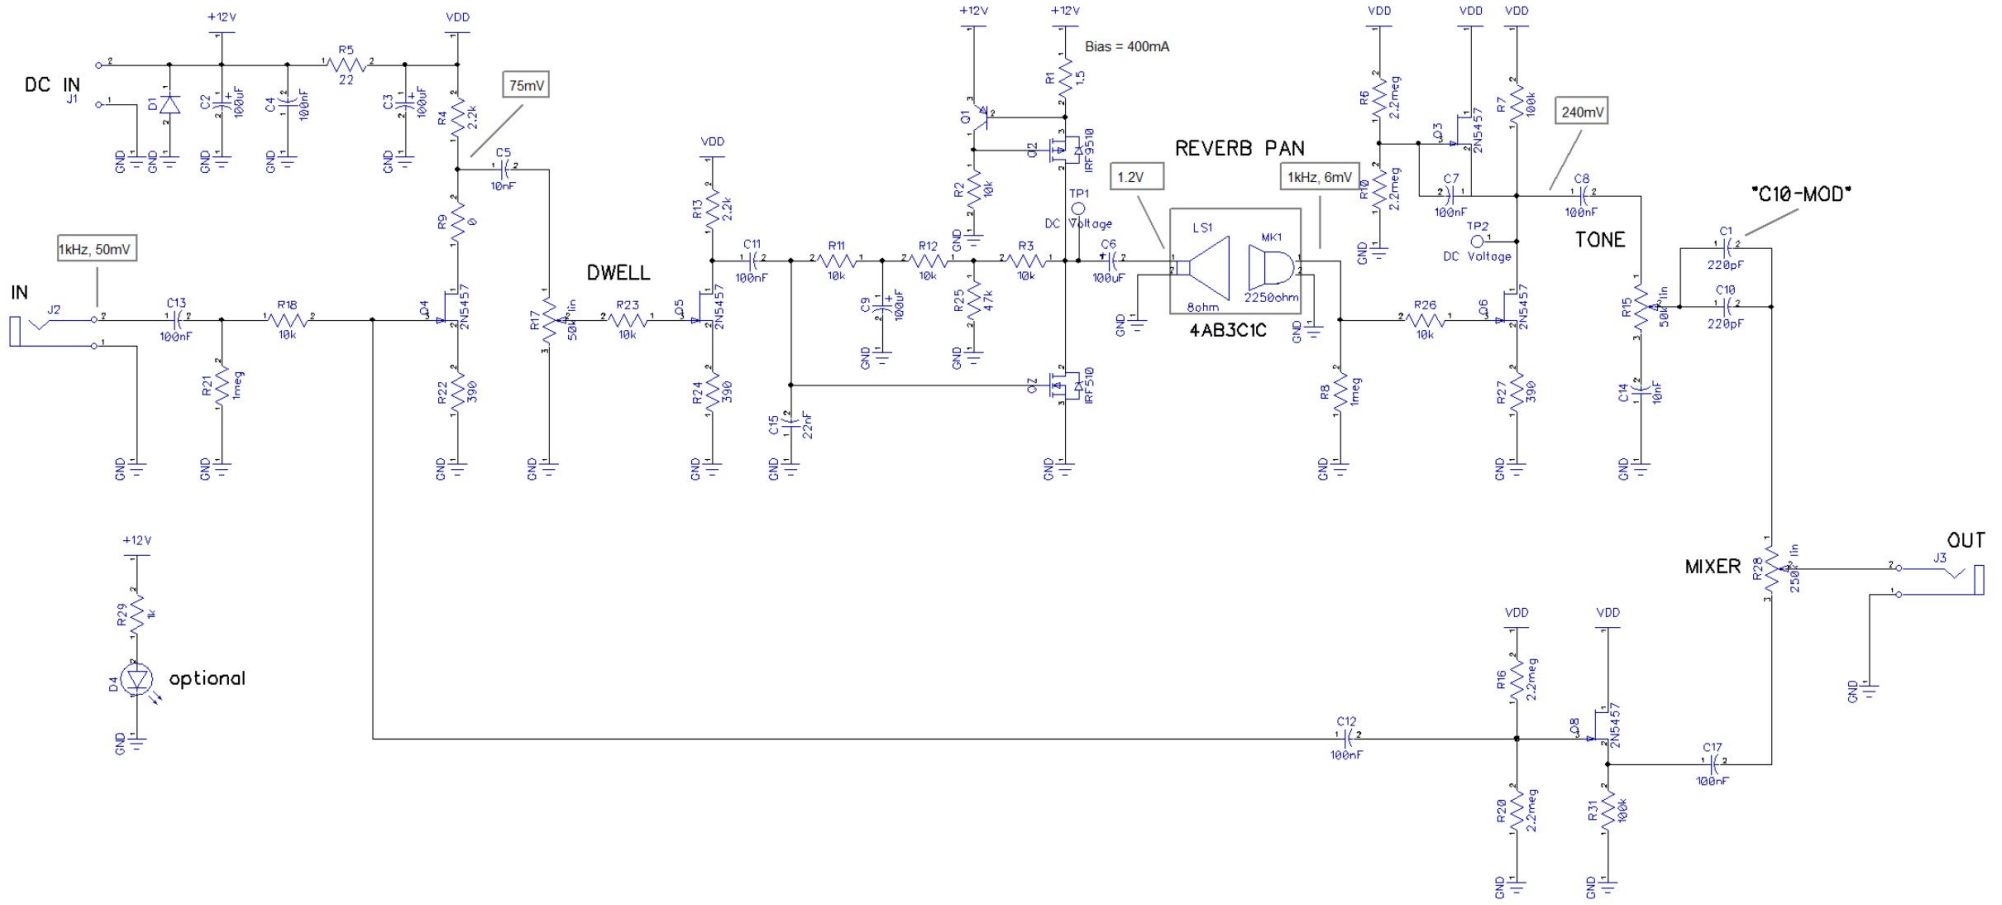

Check polarity
of your power supply!

FET VERSION OF 6G15 REVERB UNIT R3
with 'C10' mod.
© Surfy Bear 2014