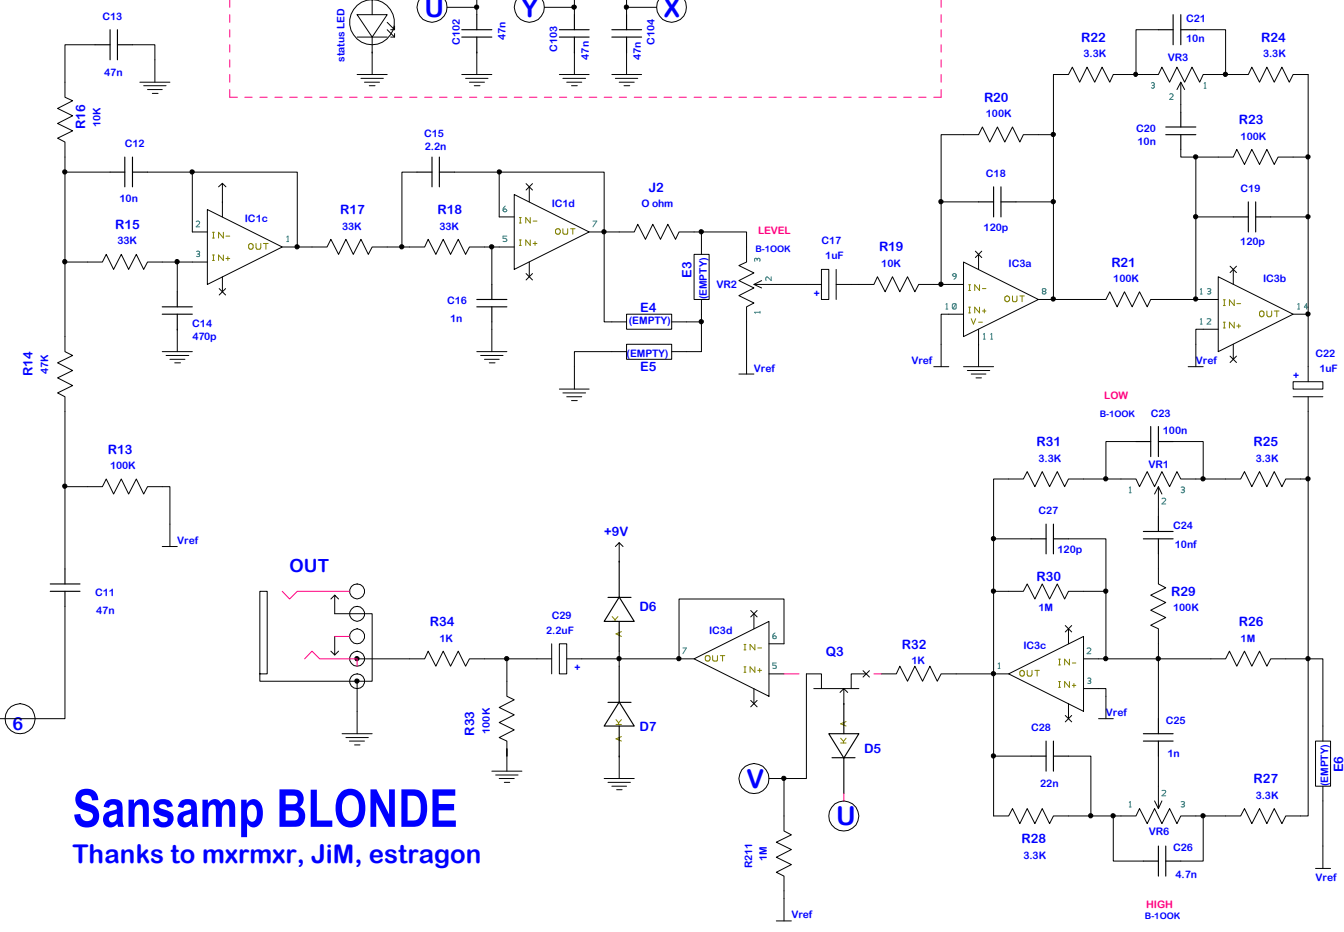

IC 1 & 3 = TLC2264
 IC2 = TLC2262
 IC4: HEF4013B

Rev. 2: FINAL (Aug. 23, 2009)
 by DimebuGG / mxrmxr

CHARACTER
 B-100K

CH34-4

DRIVE
 B-100K
 VR5

Sansamp BLONDE
 Thanks to mxrmxr, JiM, estragon

OUT

LOW
 B-100K
 VR1

HIGH
 B-100K
 VR6