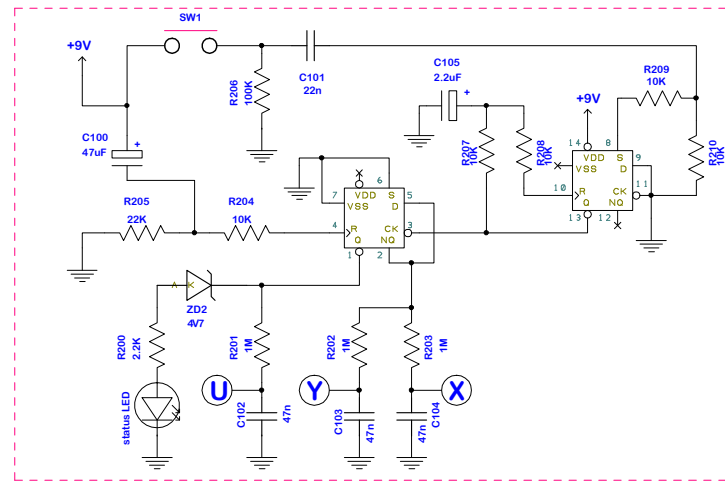

IC 1 & 3 = TLC2264
 IC2 = TLC2262
 IC4: HEF4013B

Rev. 2: FINAL (Aug. 23, 2009)
 by DimebuGG / mxrmxr

CHARACTER
 B-100K

CH34-4

DRIVE
 B-100K
 VR5

Sansamp BLONDE
 Thanks to mxrmxr, JiM, estragon

OUT

LOW
 B-100K
 VR1

HIGH
 B-100K
 VR6