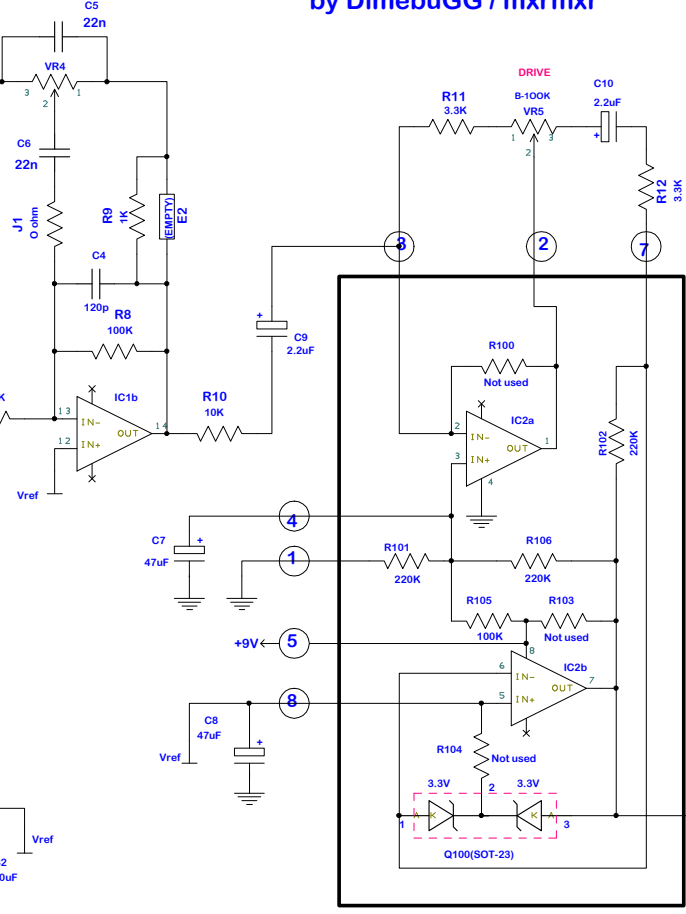

IC 1 & 3 = TLC2264
 IC2 = TLC2262
 IC4: HEF4013B

Rev. 2: FINAL (Aug. 23, 2009)
 by DimebuGG / mxrmxr

CHARACTER
 B-100K

CH34-4

DRIVE
 B-100K
 VR5

Sansamp BLONDE
 Thanks to mxrmxr, JiM, estragon

OUT

LOW
 B-100K
 VR1

HIGH
 B-100K
 VR6