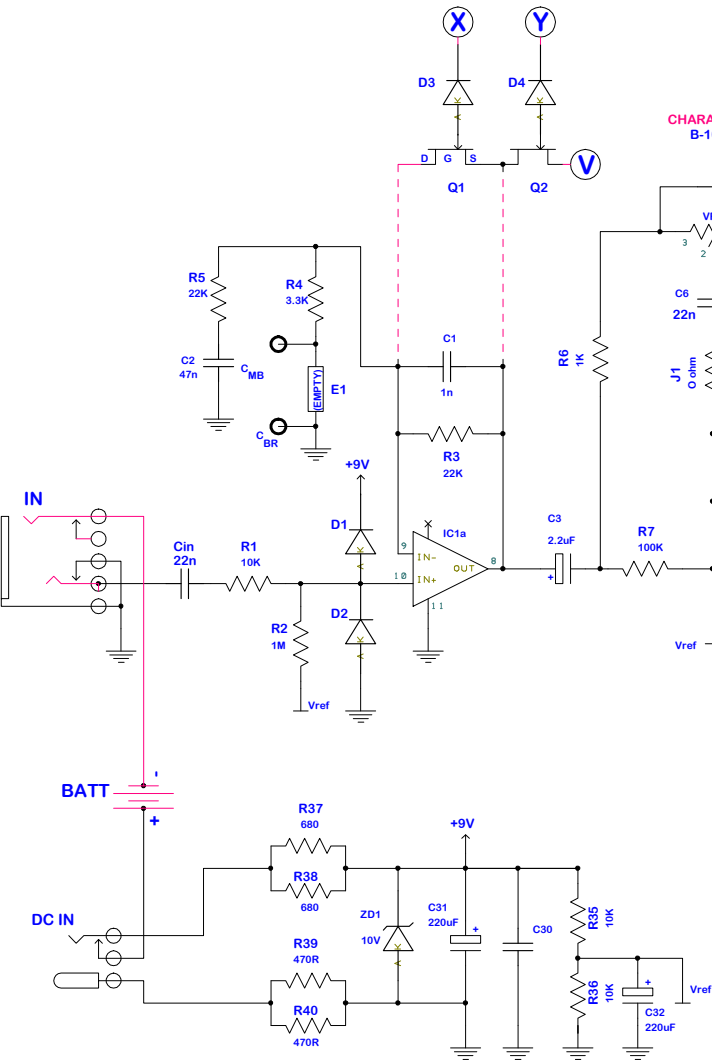

IC 1 & 3 = TLC2264
 IC2 = TLC2262
 IC4: HEF4013B

Rev. 2: FINAL (Aug. 23, 2009)
 by DimebuGG / mxrmxr

CHARACTER
 B-100K

CH34-4

DRIVE
 B-100K
 VR5

Sansamp BLONDE
 Thanks to mxrmxr, JiM, estragon

OUT

LOW
 B-100K
 VR1

HIGH
 B-100K
 VR6