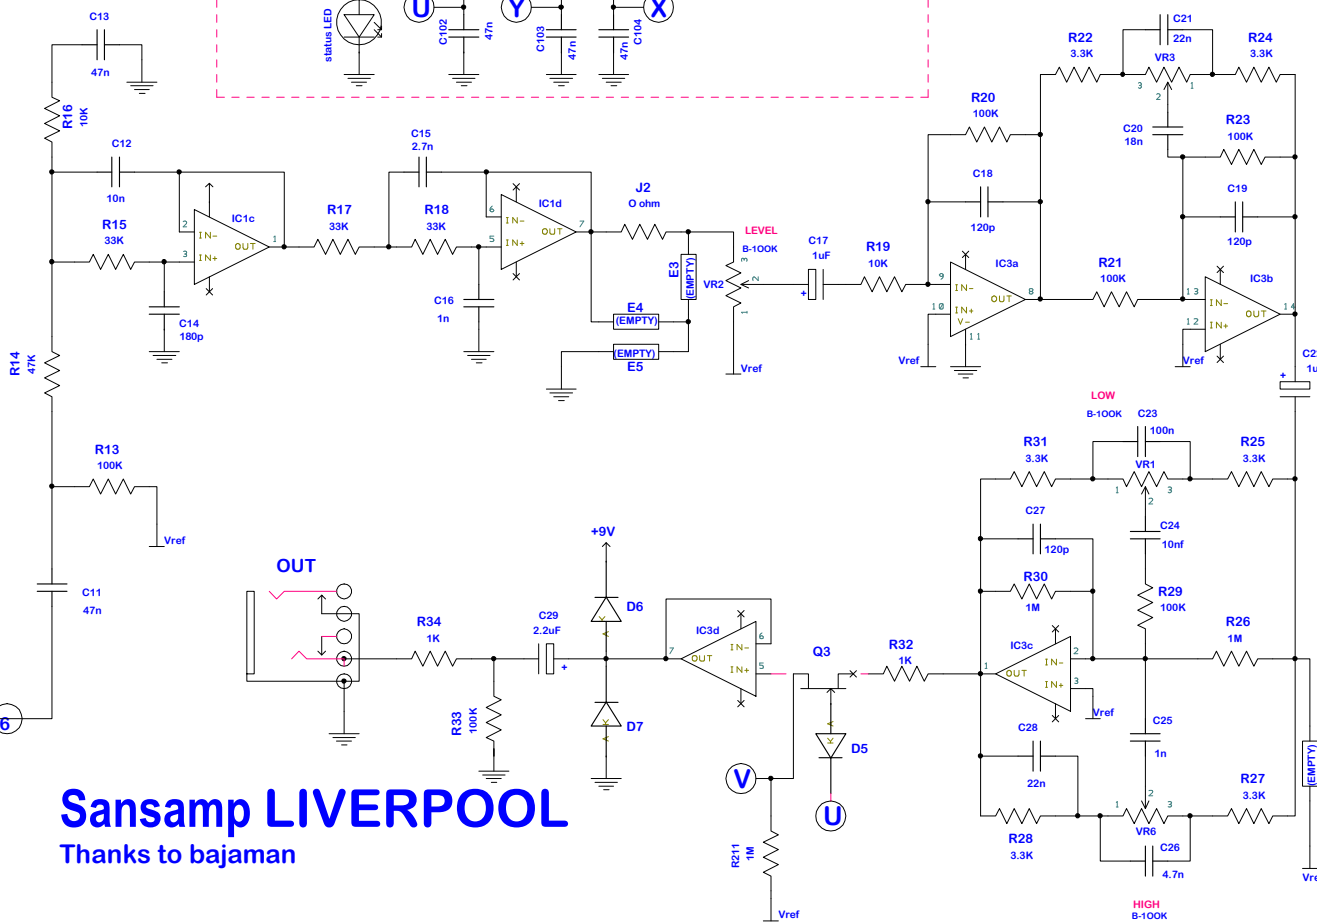

CHARACTER
B-100K

IC 1 & 3 = TLC2264
 IC2 = TLC2262
 IC4: HEF4013B

Rev. 1: FINAL (Aug. 23, 2009)
 by DimebuGG / mxrmxr

CH34-4

Sansamp LIVERPOOL
 Thanks to bajaman