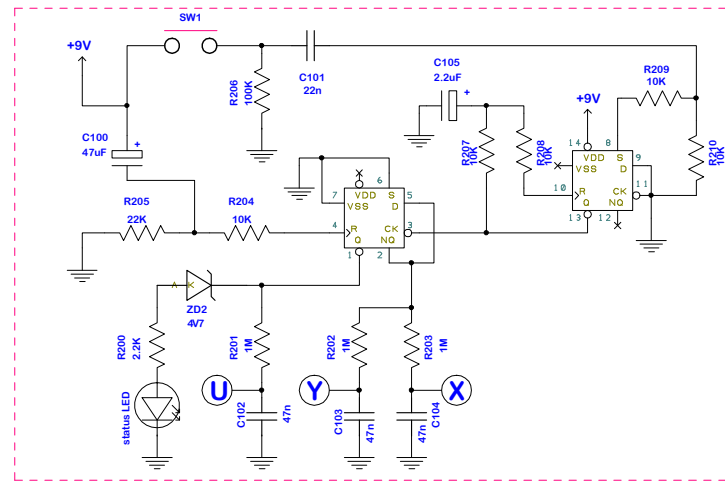

CHARACTER
B-100K

IC 1 & 3 = TLC2264
 IC2 = TLC2262
 IC4: HEF4013B

Rev. 1: FINAL (Aug. 23, 2009)
 by DimebuGG / mxrmxr

CH34-4

Sansamp LIVERPOOL
 Thanks to bajaman