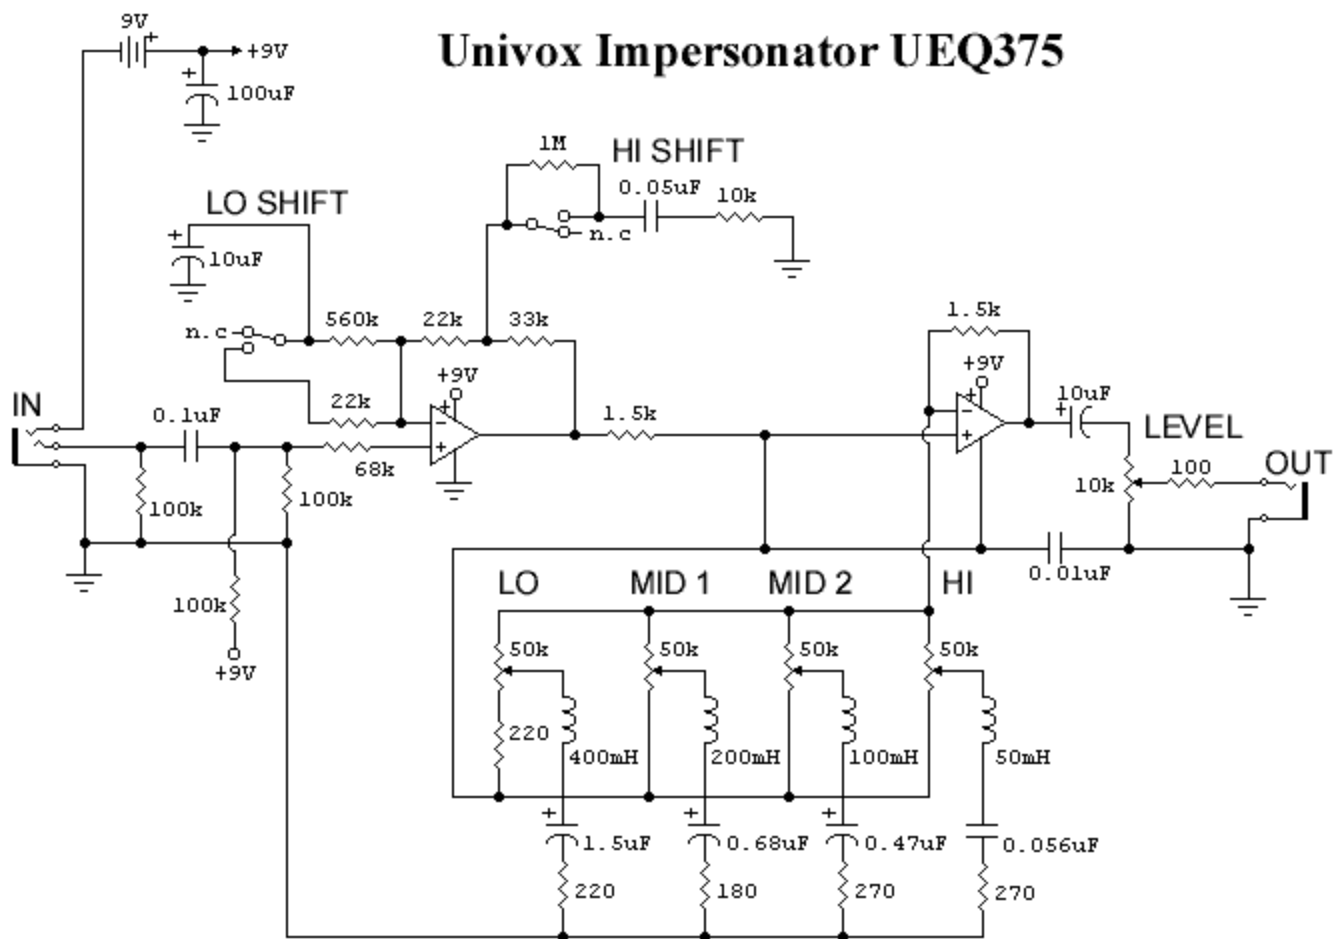

Univox Impersonator UEQ375

Op-amp is a MC1458

All potentiometers are slider controls

Bypass switching is not shown

Drawn by Per Cederholm 05-05-2002, rev. 1