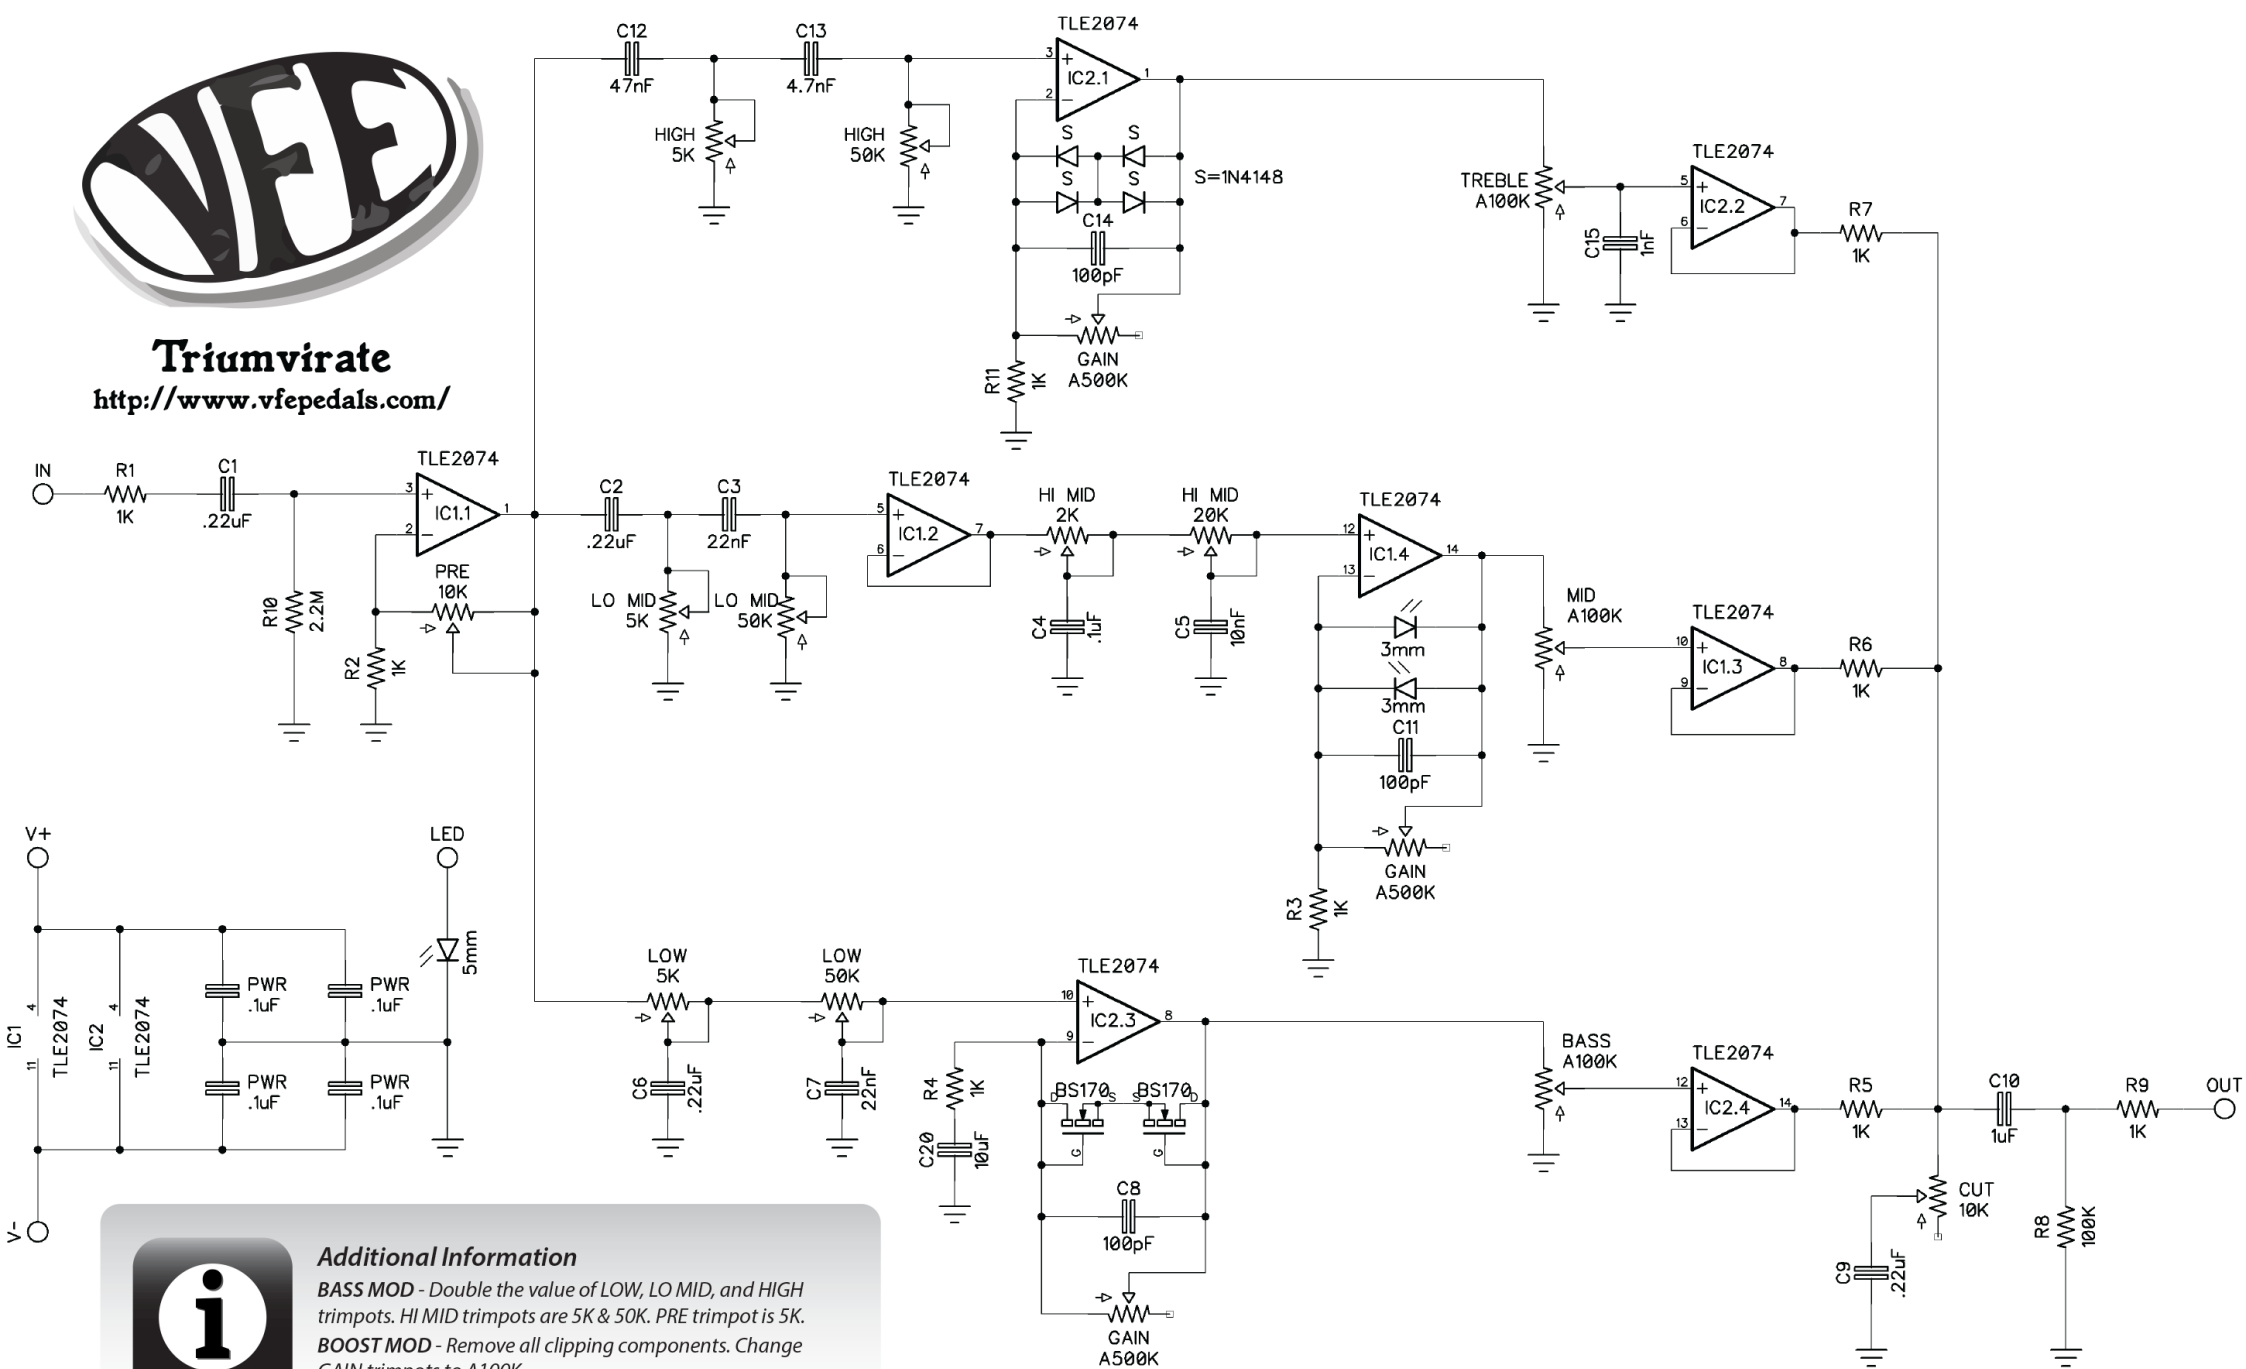

Triumvirate

<http://www.vfepedals.com/>

**Additional Information**

**BASS MOD** - Double the value of LOW, LO MID, and HIGH trim pots. HI MID trim pots are 5K & 50K. PRE trim pot is 5K.

**BOOST MOD** - Remove all clipping components. Change GAIN trim pots to A100K.