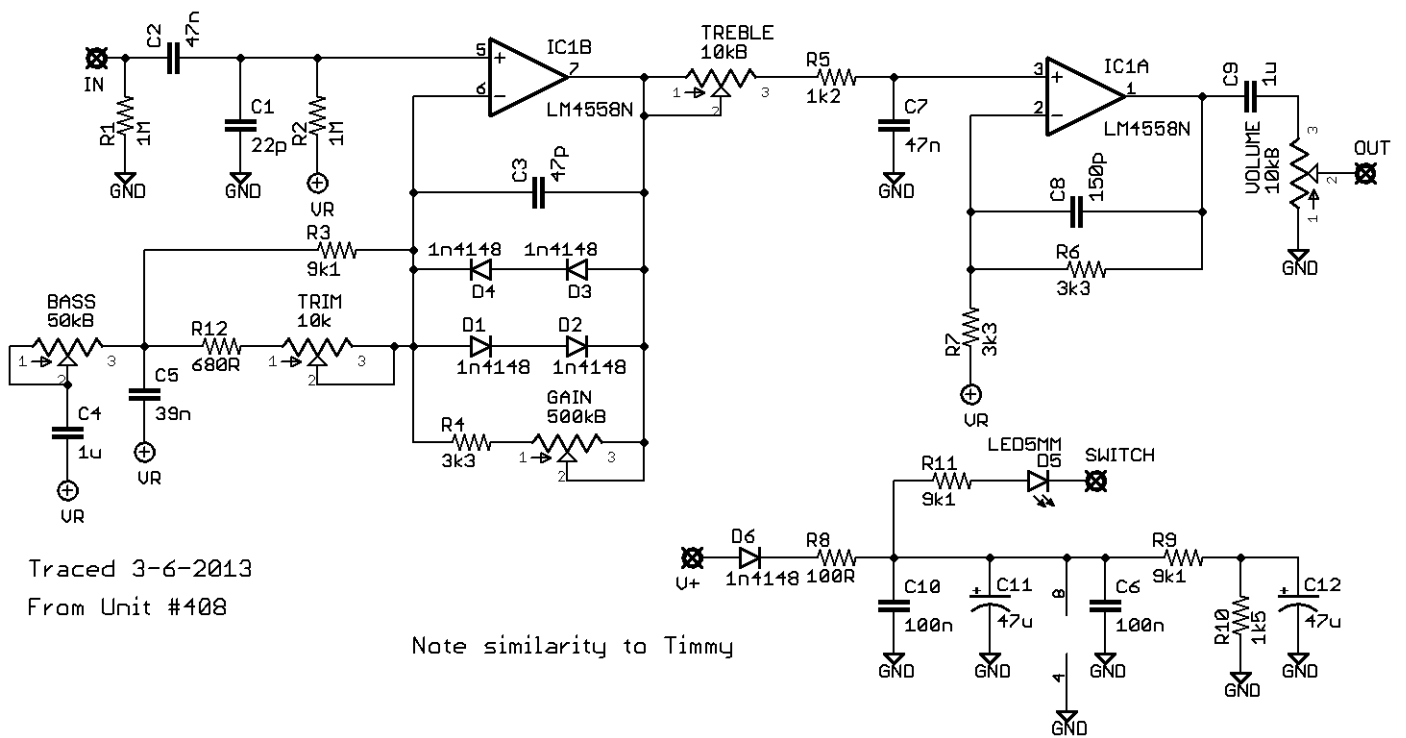

Vemuram Jan Ray

V1.0

Traced 3-6-2013
From Unit #408

Note similarity to Timmy