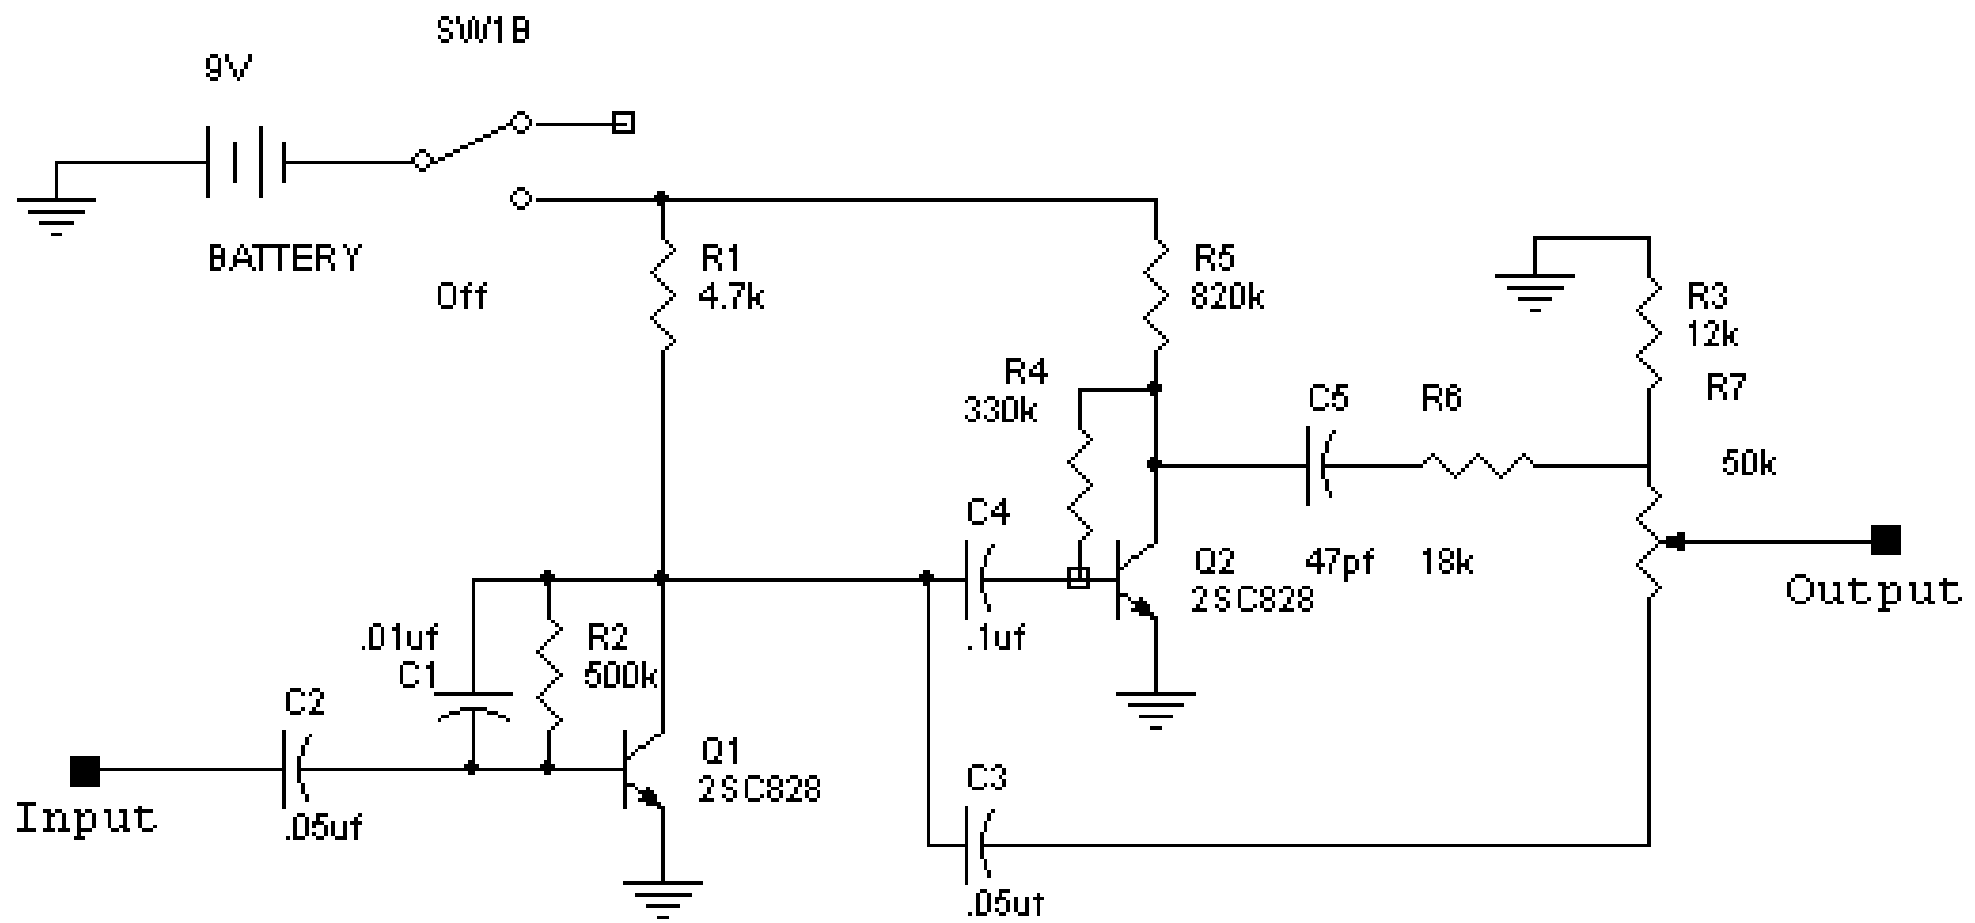

Walco Fuzz Tone Generator

Schematic drawn by Zach Omega
zachomega@yahoo.com