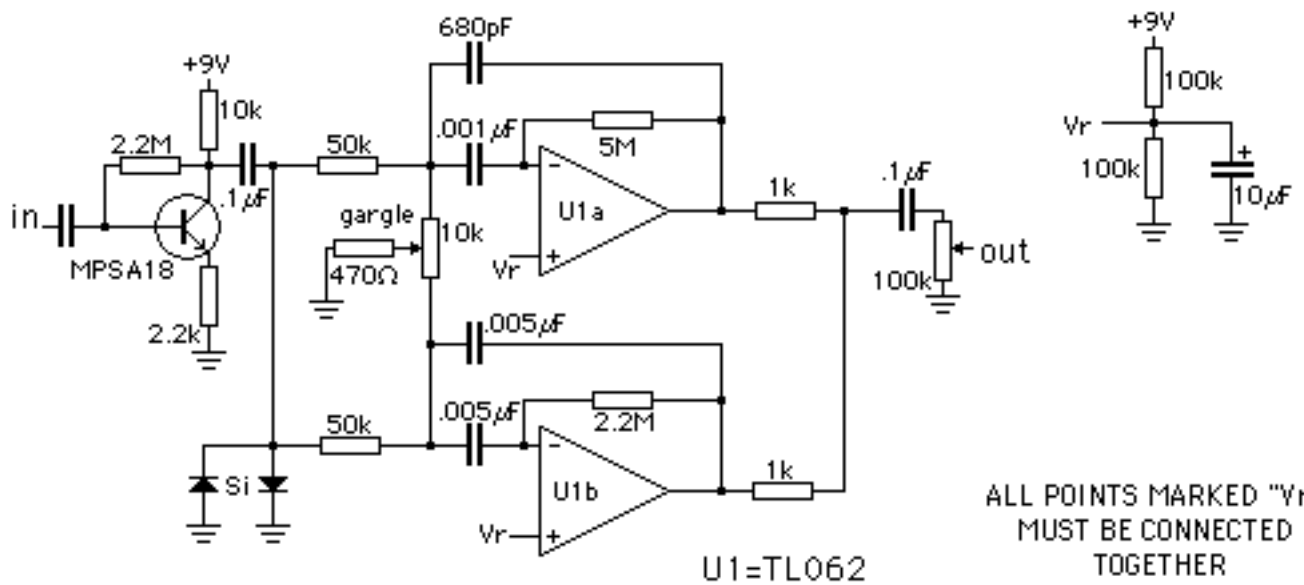

# Gargletron

"Talking" type effect, two parallel MFB filters tuned by a single 10k pot. Similar to the EH Talking Pedal and Craig Anderton's Wah/AntiWah design. Gives good "vowel" sounds.